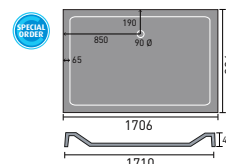

1700 x 800mm rectangular