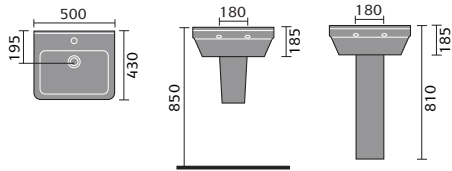

technical information

provence

provence 50cm basin 1th and semi / full pedestal

provence 45cm cloakroom basin 1th