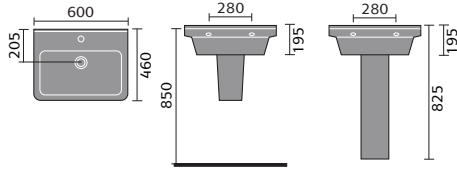

provence 60cm basin 1th and semi / full pedestal