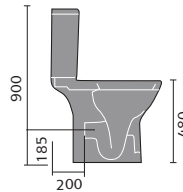

provence ease toilet and seat