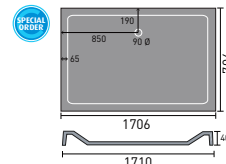

1700 x 700mm rectangular