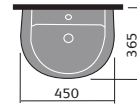

## cloakrooms & ensuites

rimini 53x26cm  
cloakroom basin 1th

sevilla 40.5cm  
cloakroom basin 1th

provence compact  
toilet and seat

rimini 45cm  
cloakroom basin 1th

minori 40cm  
basin 1th

rimini corner toilet