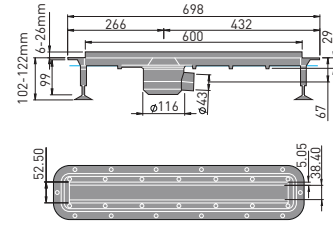

linear deck brushed steel drain (WRLIDRBS)