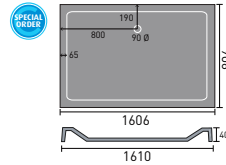

## cliftonite shower trays

Check with your depot how quickly we can get this

1200 x 800mm rectangular

1500 x 700mm rectangular

1600 x 800mm rectangular

1000 x 800mm rectangular

1100 x 900mm rectangular

1200 x 900mm rectangular