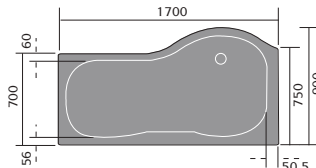

## baths

elegant double ended bath  
1800 x 800mm

opulent double ended bath  
1700 x 750mm

corner bath  
1495 x 1000mm

showerbath 1700x900mm  
left or right hand (LH shown)

luxury square showerbath  
left or right hand (RH shown)