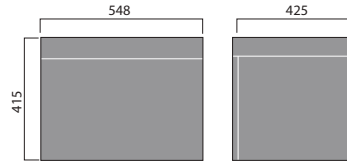

# avior modular

avior 50cm floor standing compact

avior 55cm floor standing cabinet

avior 55cm floor standing double door cabinet

avior wall mounted tall cabinet

avior 50cm wall mounted compact

avior 55cm wall mounted cabinet