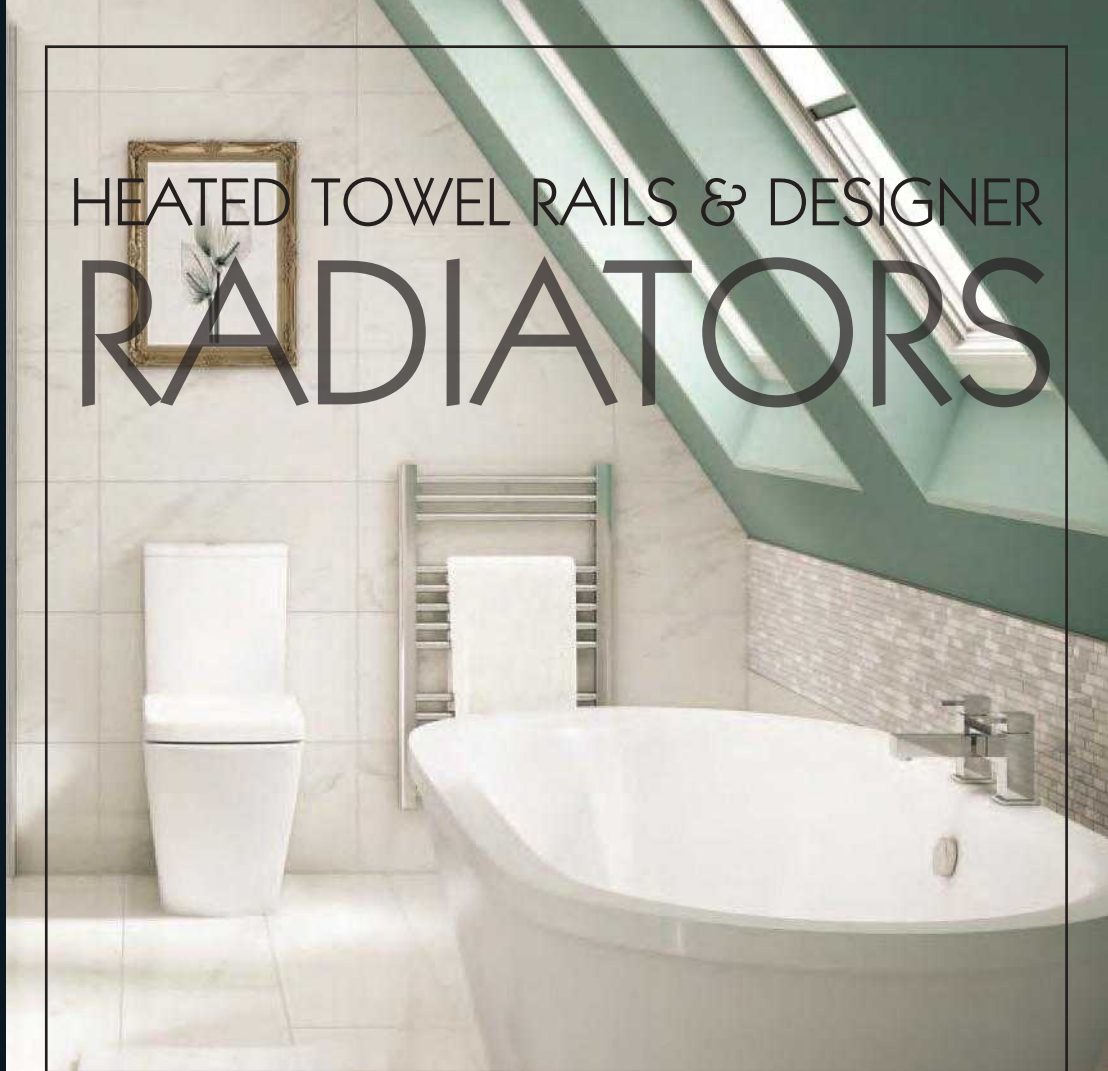

Heated towel rails or radiators are the perfect finishing touch for your bathroom - the ultimate in comfort.

Styles to suit every taste and budget.

Choose from fashionable anthracite, timeless chrome or classic white.

HEATED TOWEL RAILS & DESIGNER RADIATORS