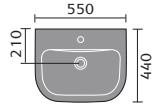

bordeaux 55cm basin 1th full pedestal