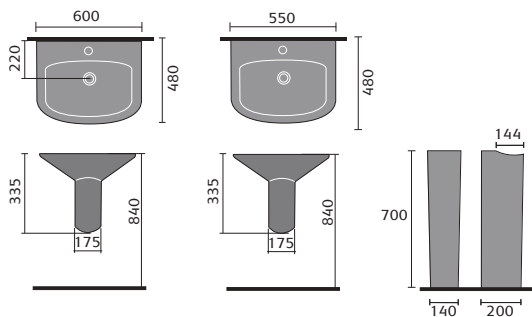

## sevilla

sevilla 60cm basin 1th and semi pedestal

sevilla 55cm basin 1th and semi pedestal

sevilla full pedestal

sevilla 40.5cm cloakroom basin 1th

sevilla toilet