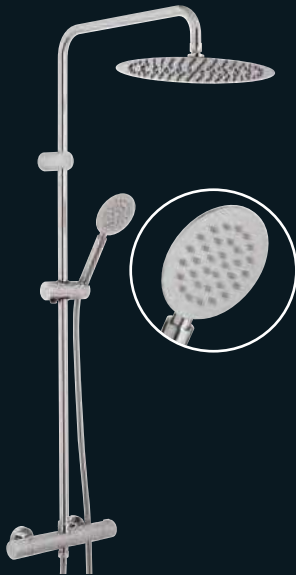

showering - luxury shower kits ★★

Ultra stylish, our complete column shower kits come in both round and square designs. The shower heads and handsets are super slim and are chrome finished for a touch of luxury.

luxury round shower kit⁺⁺⁺

@SHLSKR