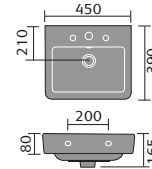

valencia 45cm
cloakroom basin 1th