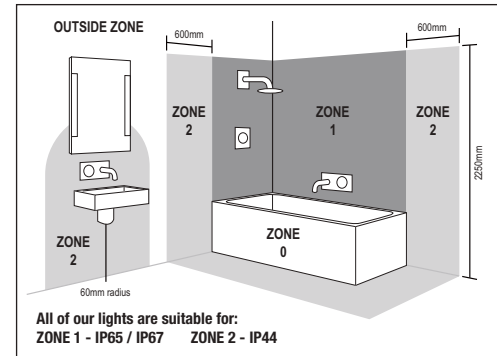

lighting

For full specifications please go to www.ctb.co.uk

All of our lights are suitable for:
ZONE 1 - IP65 / IP67   ZONE 2 - IP44

www.ctb.co.uk