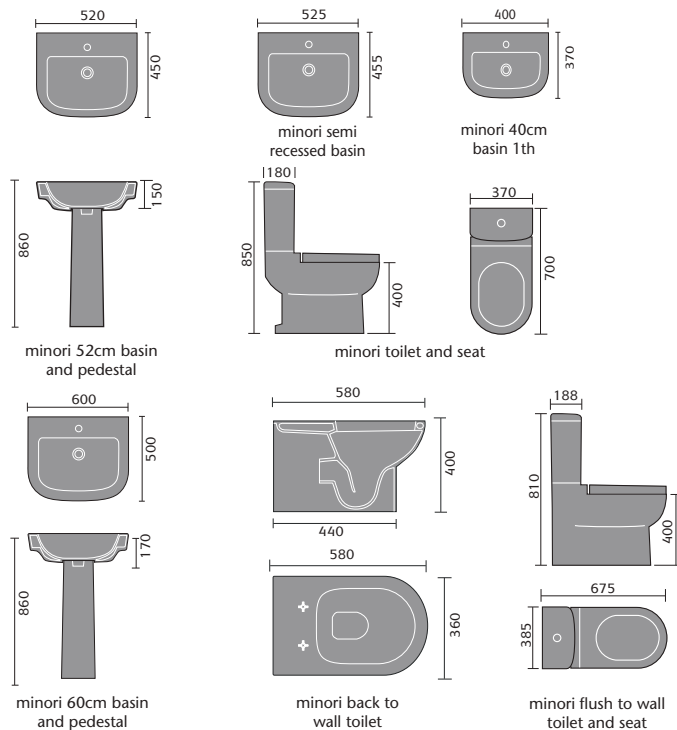

minori

minori 52cm basin and pedestal

minori semi recessed basin

minori 40cm basin 1th

minori toilet and seat

minori 60cm basin and pedestal

minori back to wall toilet

minori flush to wall toilet and seat