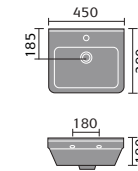

provence 45cm
cloakroom basin 1th