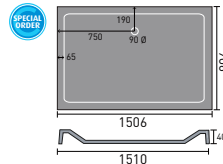

## cliftonite shower trays

Check with your depot how quickly we can get this

1200 x 800mm rectangular

1500 x 700mm rectangular

1600 x 800mm rectangular

1000 x 800mm rectangular

1100 x 900mm rectangular

1200 x 900mm rectangular