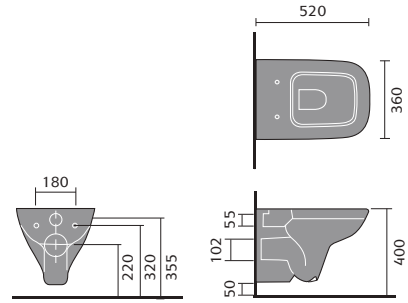

bordeaux wall hung toilet