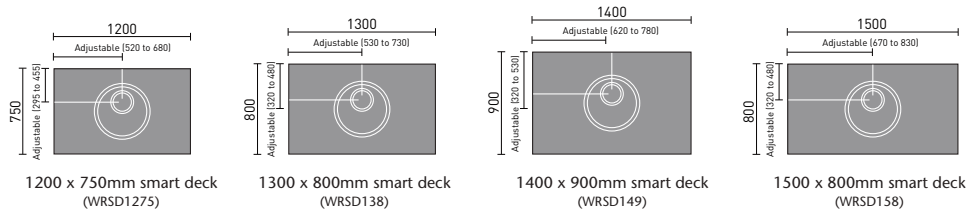

Our smart decks are easy to cut so they can fit all spaces and they are cleverly designed to have a rotating drain plate which means your fitter can avoid joists and underfloor obstructions making fitting much simpler.