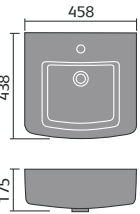

Check with your depot how quickly we can get this

vanity units

350mm vanity drawer unit

vanity wc unit

vanity tallboy unit