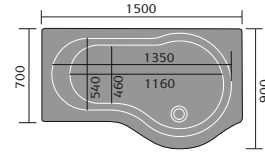

showerbath 1500x900mm
left or right hand (RH shown)