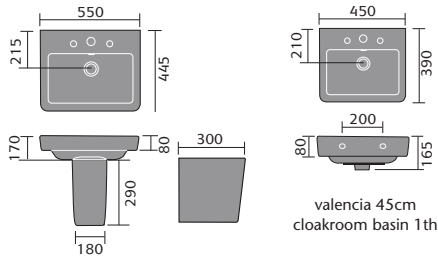

valencia 55cm basin
1th and semi pedestal

valencia 45cm
cloakroom basin 1th