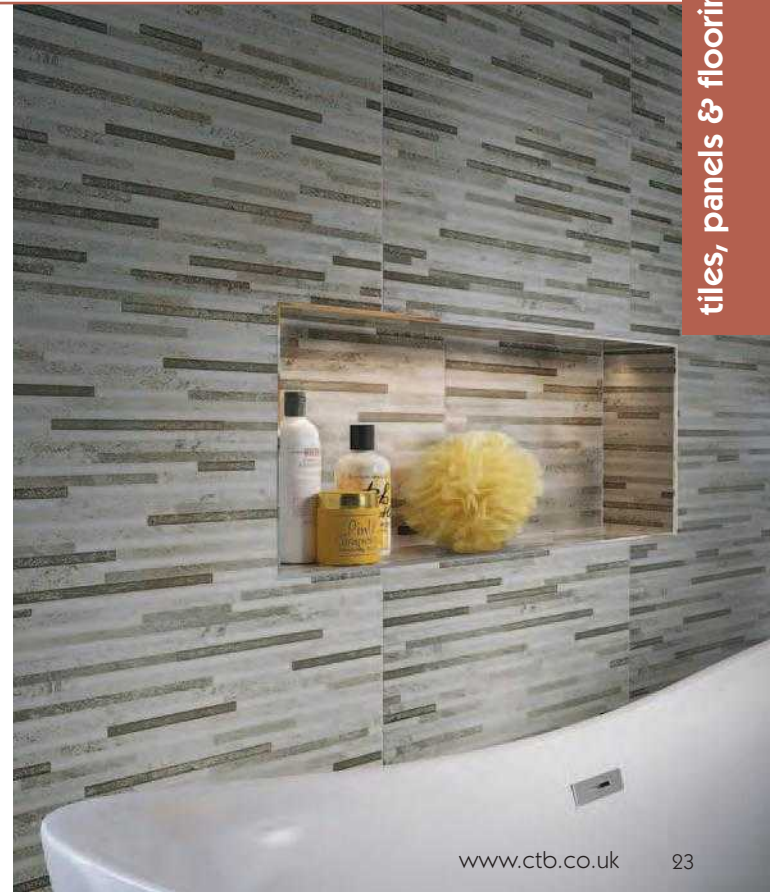

tiles, panels & flooring