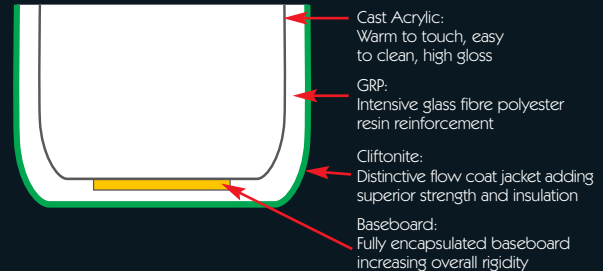

Cast Acrylic:
Warm to touch, easy to clean, high gloss

GRP:
Intensive glass fibre polyester resin reinforcement

Cliftonite:
Distinctive flow coat jacket adding superior strength and insulation

Baseboard:
Fully encapsulated baseboard increasing overall rigidity