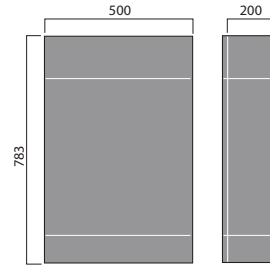

# avior modular

avior 50cm floor standing compact

avior 55cm floor standing cabinet

avior 55cm floor standing double door cabinet

avior wall mounted tall cabinet

avior 50cm wall mounted compact

avior 55cm wall mounted cabinet