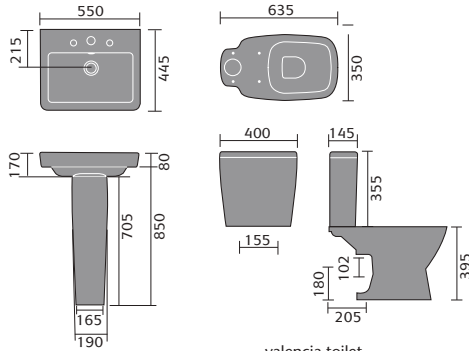

Check with your depot how quickly we can get this

valencia

valencia 55cm basin
1th and pedestal

valencia toilet