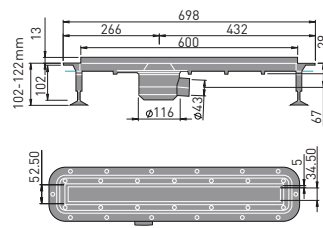

linear deck tile insert drain (WRLIDRTI)