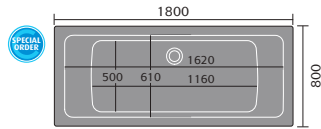

Check with your depot how quickly we can get this

baths