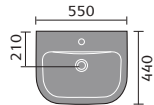

bordeaux 55cm semi recessed basin 1th