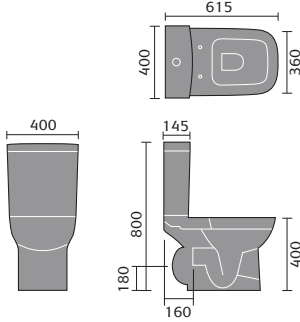

technical information

bordeaux

bordeaux toilet