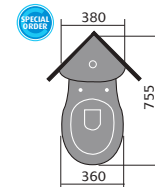

## rimini

rimini 55cm basin  
1th and pedestal

rimini toilet

rimini 53x26cm  
cloakroom basin 1th

rimini 45cm  
cloakroom basin 1th

rimini 40cm corner  
basin 1th

rimini corner toilet

rimini ease toilet