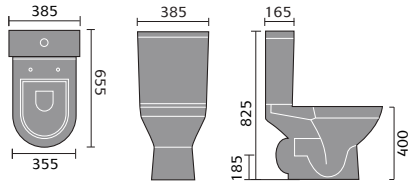

provence toilet