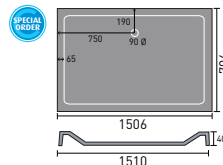

## cliftonite shower trays

Check with your depot how quickly we can get this

1200 x 800mm rectangular

1500 x 700mm rectangular

1600 x 800mm rectangular

1000 x 800mm rectangular

1100 x 900mm rectangular

1200 x 900mm rectangular