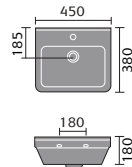

provence 45cm cloakroom basin 1th