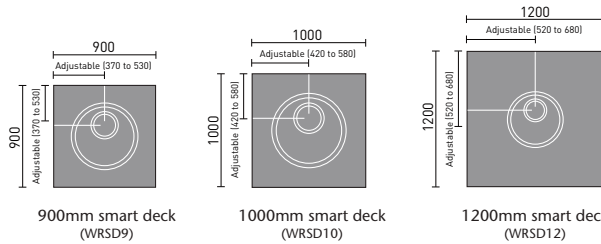

Our smart decks are easy to cut so they can fit all spaces and they are cleverly designed to have a rotating drain plate which means your fitter can avoid joists and underfloor obstructions making fitting much simpler.