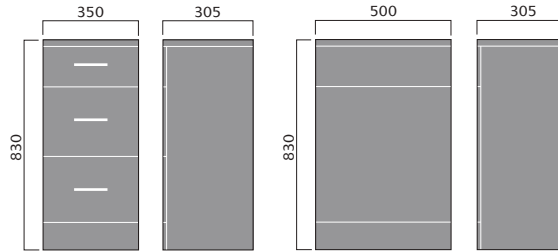

350mm vanity drawer unit

vanity wc unit