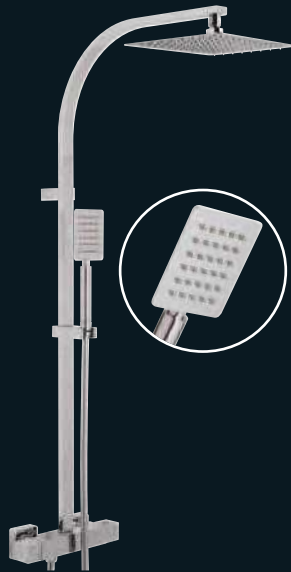

luxury square shower kit⁺⁺⁺

@SHLSKS

0.2 bar minimum pressure unless indicated * 0.5 bar pressure, or ** 1 bar pressure or *** 1.5 bar pressure