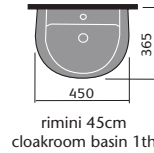

rimini 53x26cm
cloakroom basin 1th