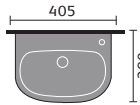

## cloakrooms & ensuites

rimini 53x26cm  
cloakroom basin 1th

sevilla 40.5cm  
cloakroom basin 1th

provence compact  
toilet and seat

rimini 45cm  
cloakroom basin 1th

minori 40cm  
basin 1th

rimini corner toilet