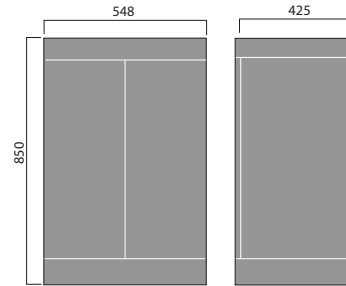

# avior modular

avior 50cm floor standing compact

avior 55cm floor standing cabinet

avior 55cm floor standing double door cabinet

avior wall mounted tall cabinet

avior 50cm wall mounted compact

avior 55cm wall mounted cabinet