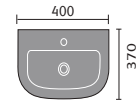

## cloakrooms & ensuites

rimini 53x26cm  
cloakroom basin 1th

sevilla 40.5cm  
cloakroom basin 1th

provence compact  
toilet and seat

rimini 45cm  
cloakroom basin 1th

minori 40cm  
basin 1th

rimini corner toilet