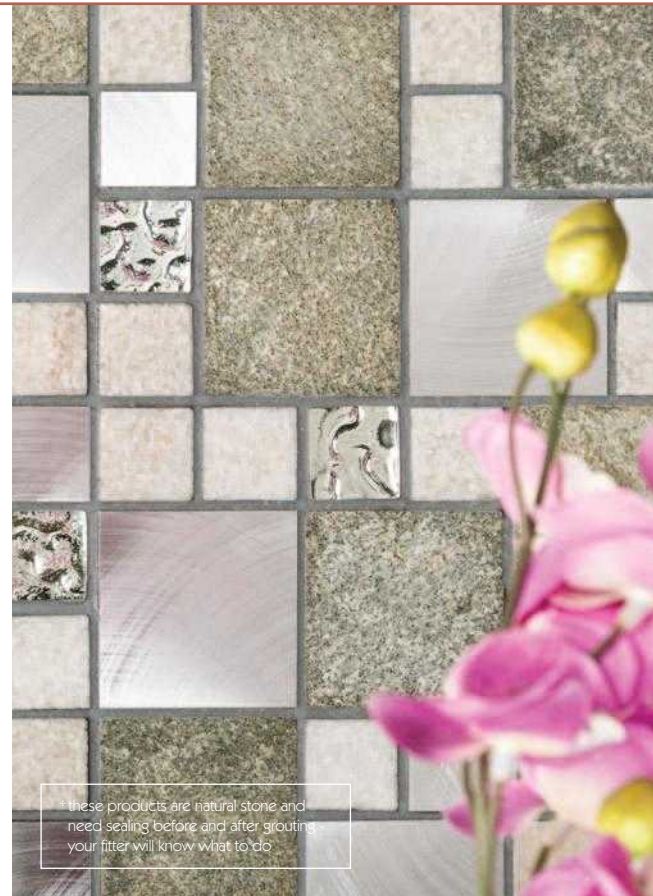

* these products are natural stone and need sealing before and after grouting your fitter will know what to do