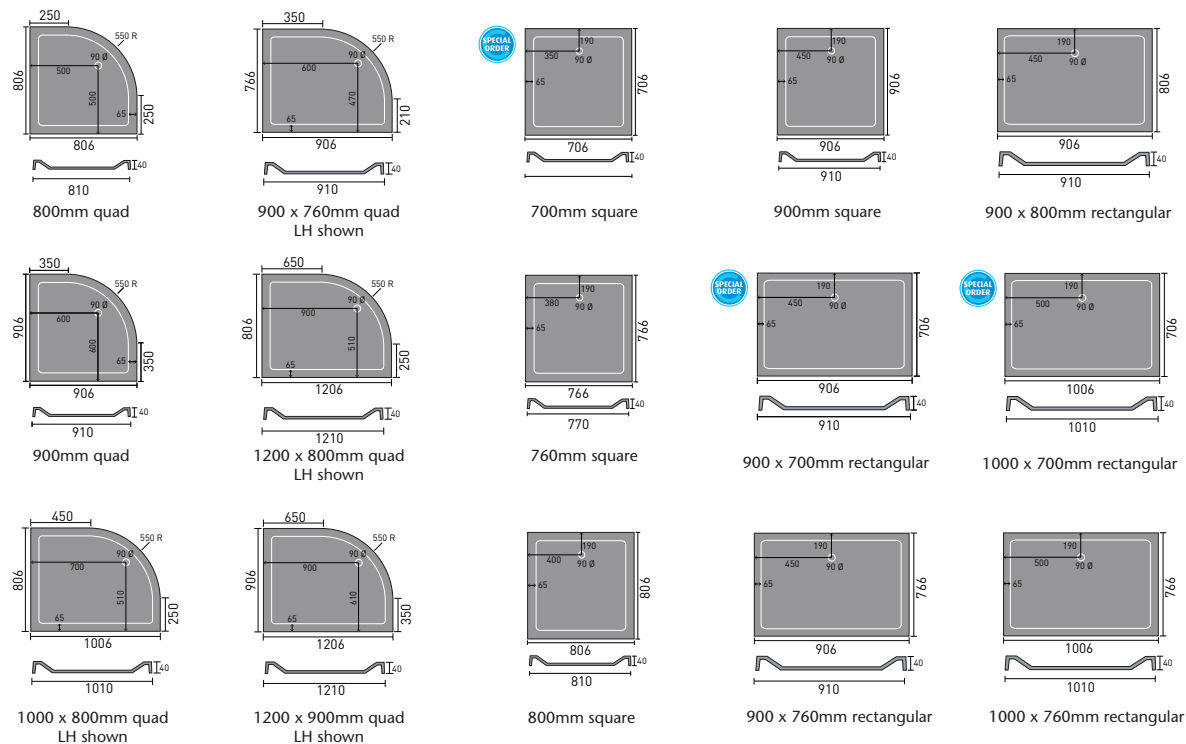

## cliftonite shower trays

Check with your depot how quickly we can get this

1200 x 800mm rectangular

1500 x 700mm rectangular

1600 x 800mm rectangular

1000 x 800mm rectangular

1100 x 900mm rectangular

1200 x 900mm rectangular