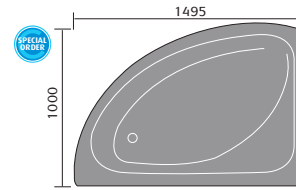

## baths

elegant double ended bath  
1800 x 800mm

opulent double ended bath  
1700 x 750mm

corner bath  
1495 x 1000mm

showerbath 1700x900mm  
left or right hand (LH shown)

luxury square showerbath  
left or right hand (RH shown)