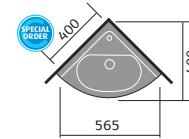

## cloakrooms & ensuites

rimini 53x26cm  
cloakroom basin 1th

sevilla 40.5cm  
cloakroom basin 1th

provence compact  
toilet and seat

rimini 45cm  
cloakroom basin 1th

minori 40cm  
basin 1th

rimini corner toilet