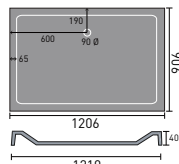

1200 x 900mm rectangular