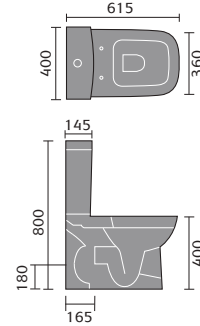

bordeaux flush to wall toilet