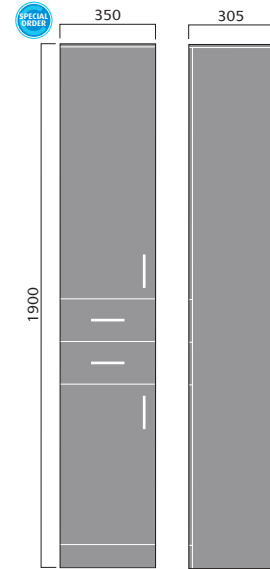

vanity tallboy unit