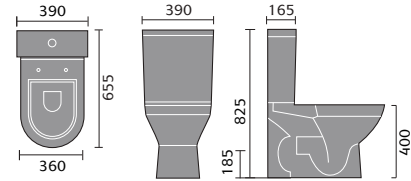

## provence

provence 50cm basin 1th and semi / full pedestal

provence 45cm cloakroom basin 1th

provence 55cm semi recessed basin

provence flush to wall toilet

provence 60cm basin 1th and semi / full pedestal