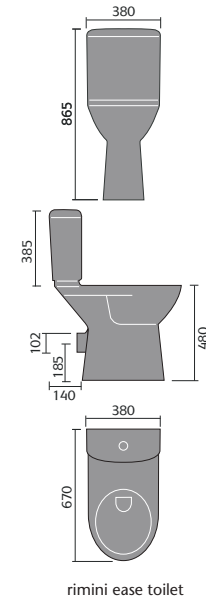

rimini ease toilet