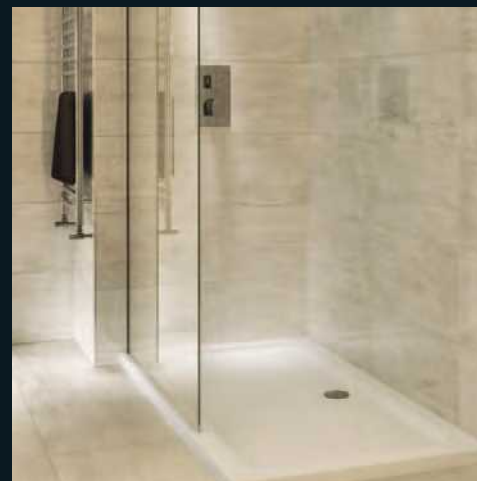

Walk-in showers

Walk-in showering gives the modern style of a wetroom but provides a more practical installation solution using a shower tray. Choose from our wide range of tray sizes on pages 122-123.

Visit your local depot to see our full range of showering options - our experienced staff will help you decide.