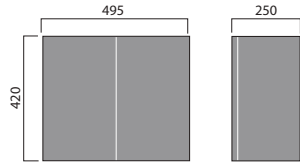

# avior modular

avior 50cm floor standing compact

avior 55cm floor standing cabinet

avior 55cm floor standing double door cabinet

avior wall mounted tall cabinet

avior 50cm wall mounted compact

avior 55cm wall mounted cabinet