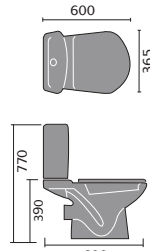

provence compact toilet and seat