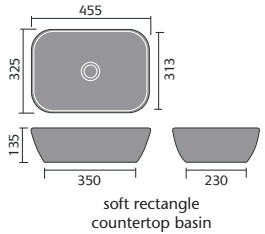

technical information

countertop basins