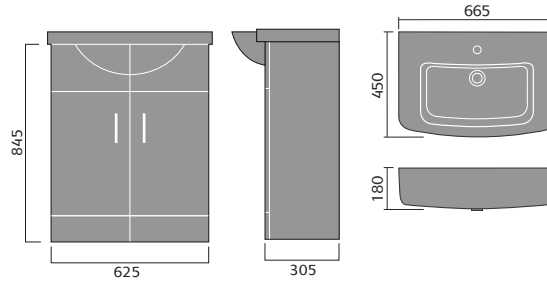

65cm vanity basin

65cm vanity unit and basin