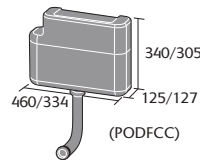

- concealed cistern
- front accessible
- dual flush
- cable operated