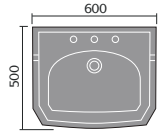

technical information

classic

classic 60cm basin
2th and pedestal