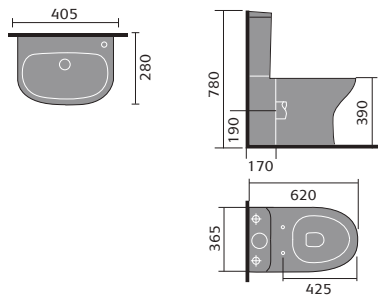

## sevilla

sevilla 60cm basin 1th and semi pedestal

sevilla 55cm basin 1th and semi pedestal

sevilla full pedestal

sevilla 40.5cm cloakroom basin 1th

sevilla toilet