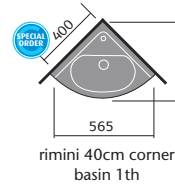

## rimini

rimini 55cm basin  
1th and pedestal

rimini toilet

rimini 53x26cm  
cloakroom basin 1th

rimini 45cm  
cloakroom basin 1th

rimini 40cm corner  
basin 1th

rimini corner toilet

rimini ease toilet