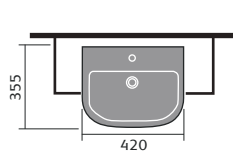

technical information

furniture pottery

spacesaver curved semi recessed basin