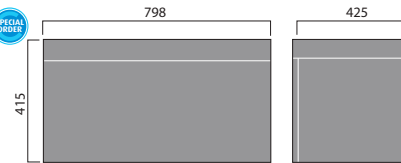

avior 80cm wall mounted cabinet

www.ctb.co.uk