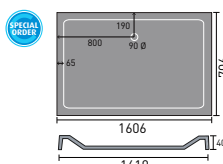

1600 x 700mm rectangular