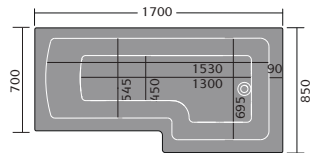

luxury square showerbath
left or right hand (RH shown)