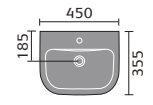

bordeaux 45cm cloakroom basin 1th