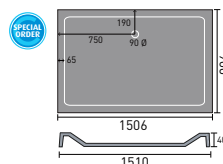

1500 x 900mm rectangular