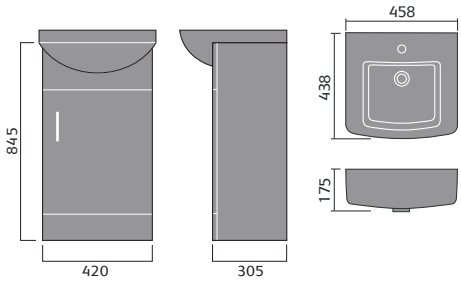

45cm vanity basin

Check with your depot how quickly we can get this

vanity units

45cm vanity unit and basin