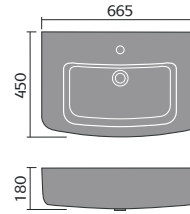

Check with your depot how quickly we can get this

vanity units

350mm vanity drawer unit

vanity wc unit

vanity tallboy unit