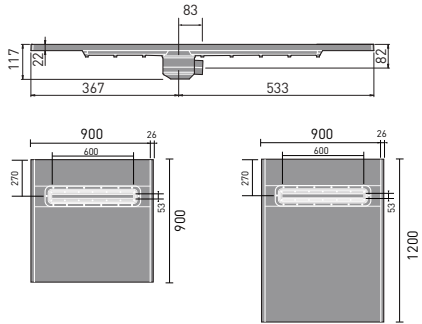

linear drain wet decks

Our linear drain wet decks have a 2 way fall and require an underside support of a minimum of 18mm plywood. They are simple to fit with minimal tile cuts to match the gradient.

SPECIAL ORDER Check with your depot how quickly we can get this

900mm linear deck (WRLID9)

1200 x 900mm linear deck (WRLID129)