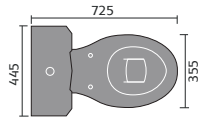

classic toilet