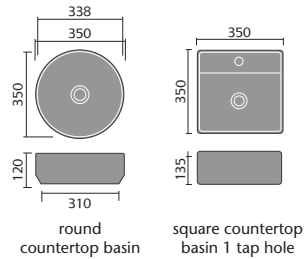

technical information

countertop basins