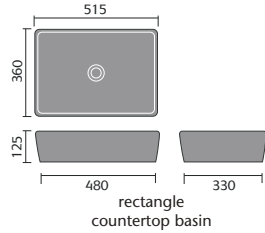

technical information

countertop basins