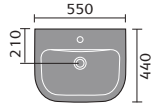

technical information

bordeaux

bordeaux 55cm basin 1th semi pedestal