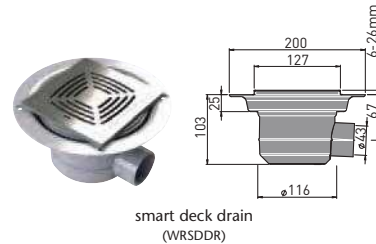

Our smart decks are easy to cut so they can fit all spaces and they are cleverly designed to have a rotating drain plate which means your fitter can avoid joists and underfloor obstructions making fitting much simpler.