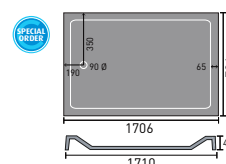

1700 x 700mm rectangular

All measurements are maximums and have a 6mm tolerance on the top and a 10mm tolerance on the base. All sizes are nominal. Please check before installation.