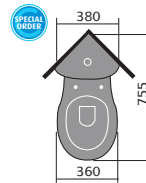

## cloakrooms & ensuites

rimini 53x26cm  
cloakroom basin 1th

sevilla 40.5cm  
cloakroom basin 1th

provence compact  
toilet and seat

rimini 45cm  
cloakroom basin 1th

minori 40cm  
basin 1th

rimini corner toilet