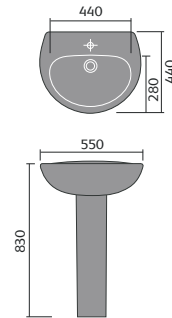

rimini

rimini 55cm basin
1th and pedestal