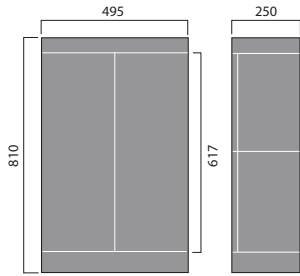

Check with your depot how quickly we can get this

avior modular

avior 50cm floor standing compact