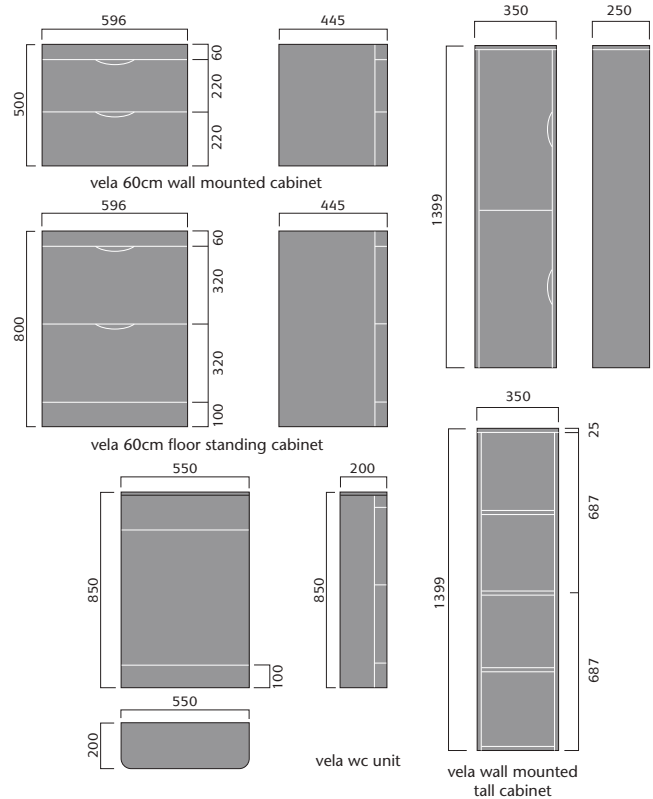

vela modular