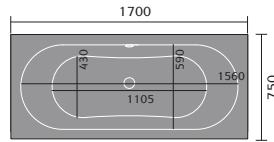

opulent double ended bath
1700 x 750mm