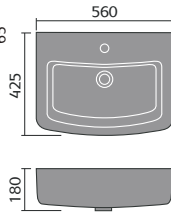

Check with your depot how quickly we can get this

vanity units

350mm vanity drawer unit

vanity wc unit

vanity tallboy unit