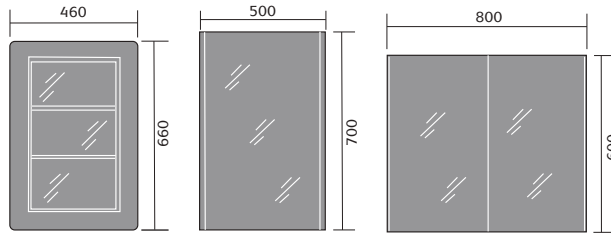

Check with your depot how quickly we can get this

mirrors and mirrored cabinets

steel portrait mirrored cabinet

door opens to the side and needs 380mm clearance to the right or left (turn the cabinet upside down before fixing to switch from left hand to right hand opening)

luxury single door LED mirrored cabinet

luxury double door LED mirrored cabinet