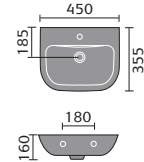

bordeaux 45cm
cloakroom basin 1th