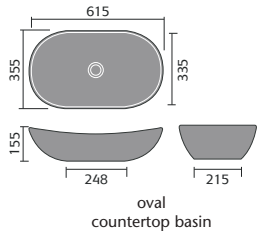

technical information

countertop basins