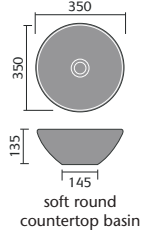

technical information

countertop basins