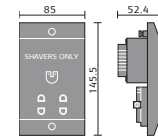

LED strip light (IP65 rated)

dual socket shaver socket (240v)

www.ctb.co.uk