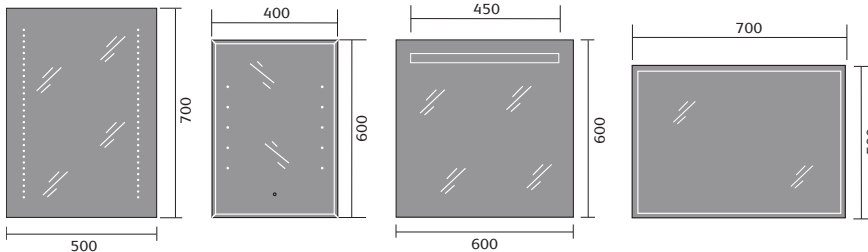

LED backlit sensor mirror with shaver and demister

LED backlit sensor mirror

square LED sensor mirror with shaver and demister

bluetooth LED sensor mirror with shaver socket and demister