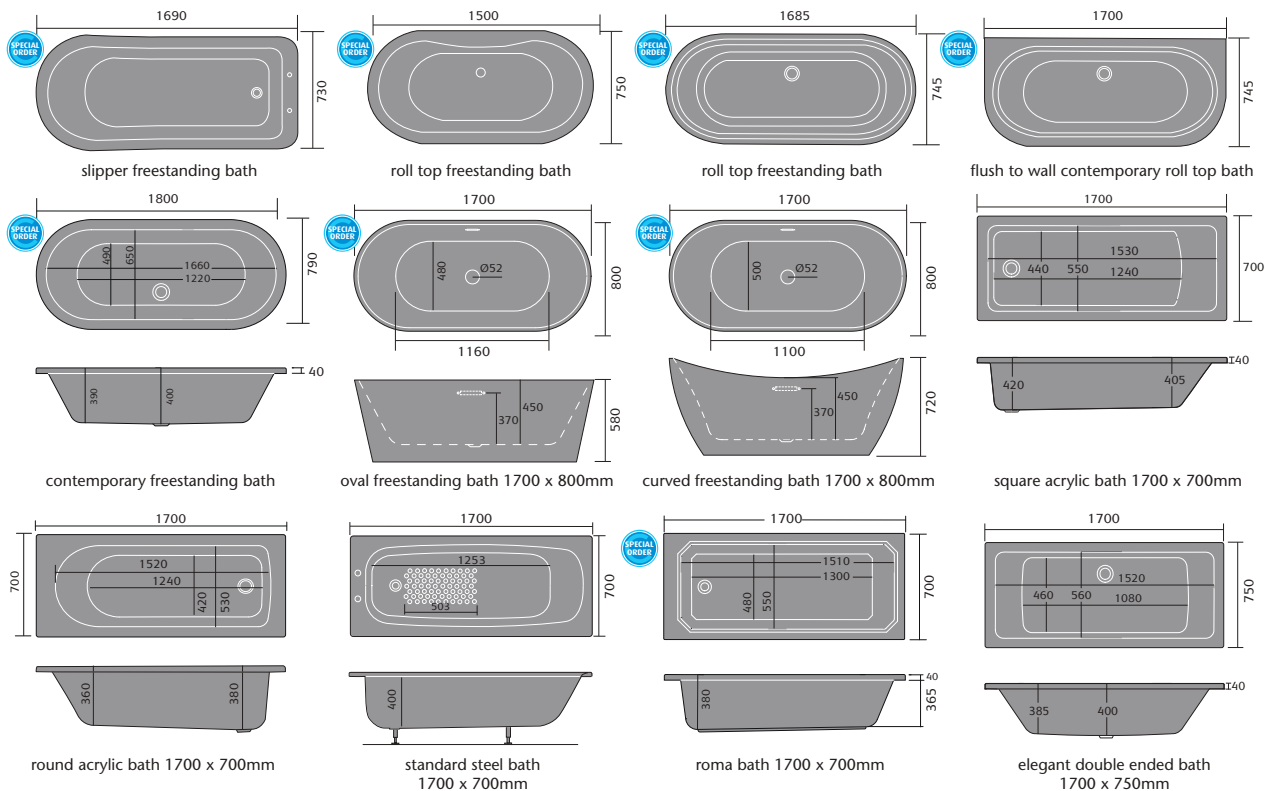

technical information

shower baths & freestanding baths