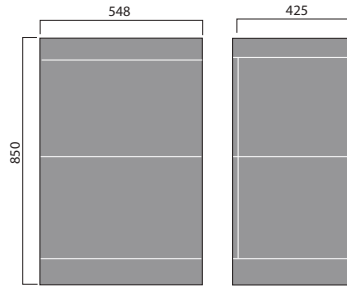

avior 55cm floor standing cabinet