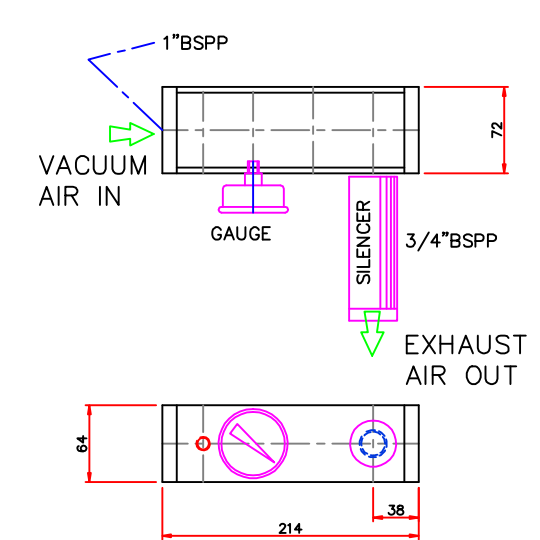

OPTION-'C'