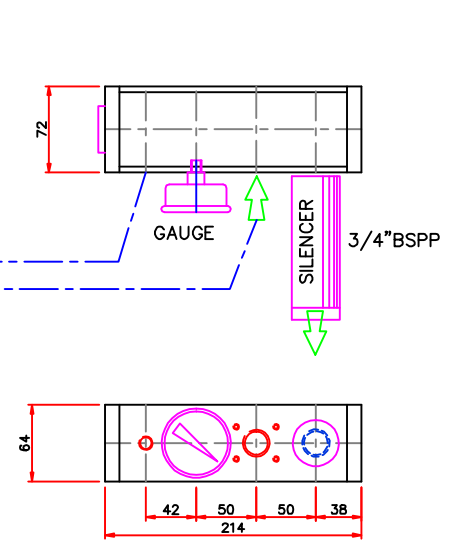

OPTION-'B'