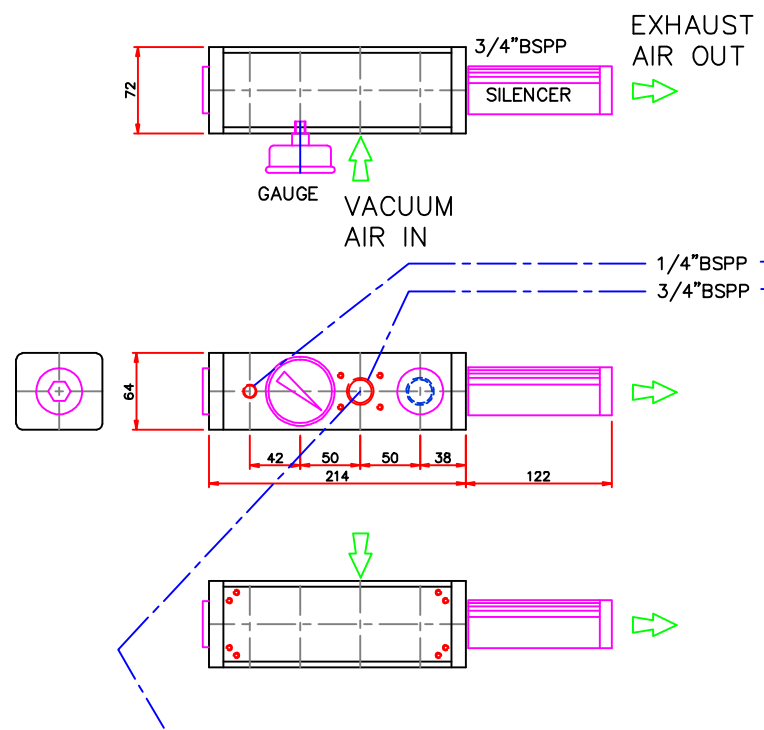

C' Series VACUUM PUMP – CONFIGURATIONS

OPTION-'A'