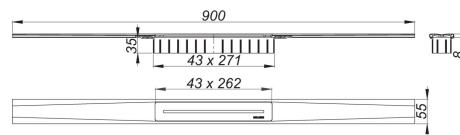

21. November 2019

**shower channel CeraFloor Pure, 900 mm**

Product No. **538208**  
 EAN: 4001636538208  
 Discount group: 11

For installation with drain bodies CeraFlex, CeraFlex Plan, CeraFlex vertical, DallFlex, DallFlex Plan, DallFlex vertical and shower underlays DallFlex Floor, DallFlex Floor Plan, DallFlex Wall, DallFlex Wall Plan.

Drainage Strip with integrated transverse fall, flush-mounted in the shower area.

Suitable for floor finish of 12 – 32 mm and wall finish of 12 – 24 mm (including adhesive), length can be adjusted by one millimeter.

specification:

- cover plate
- accessories for installation and positioning
- temporary blanking plate

material:

304 stainless steel, 1,5 mm, load class K 3 (300 kg)

Ordering CeraFloor Pure:

Please order drain body DallFlex or shower underlay DallFlex Floor/Wall + shower channel CeraFloor Pure as two components.

Product No.	Description	Dimensions
537157	Drain body CeraFlex Plan, DN 40	DN 40
537164	Drain body CeraFlex vertical, DN 50	DN 50
537140	Drain body CeraFlex, DN 50	DN 50
539304	Drain body DallFlex EPS assembled, DN 50	DN 50
539311	Drain body DallFlex Plan EPS assembled, DN 40	DN 40
539014	Drain body DallFlex Plan, DN 40	DN 40