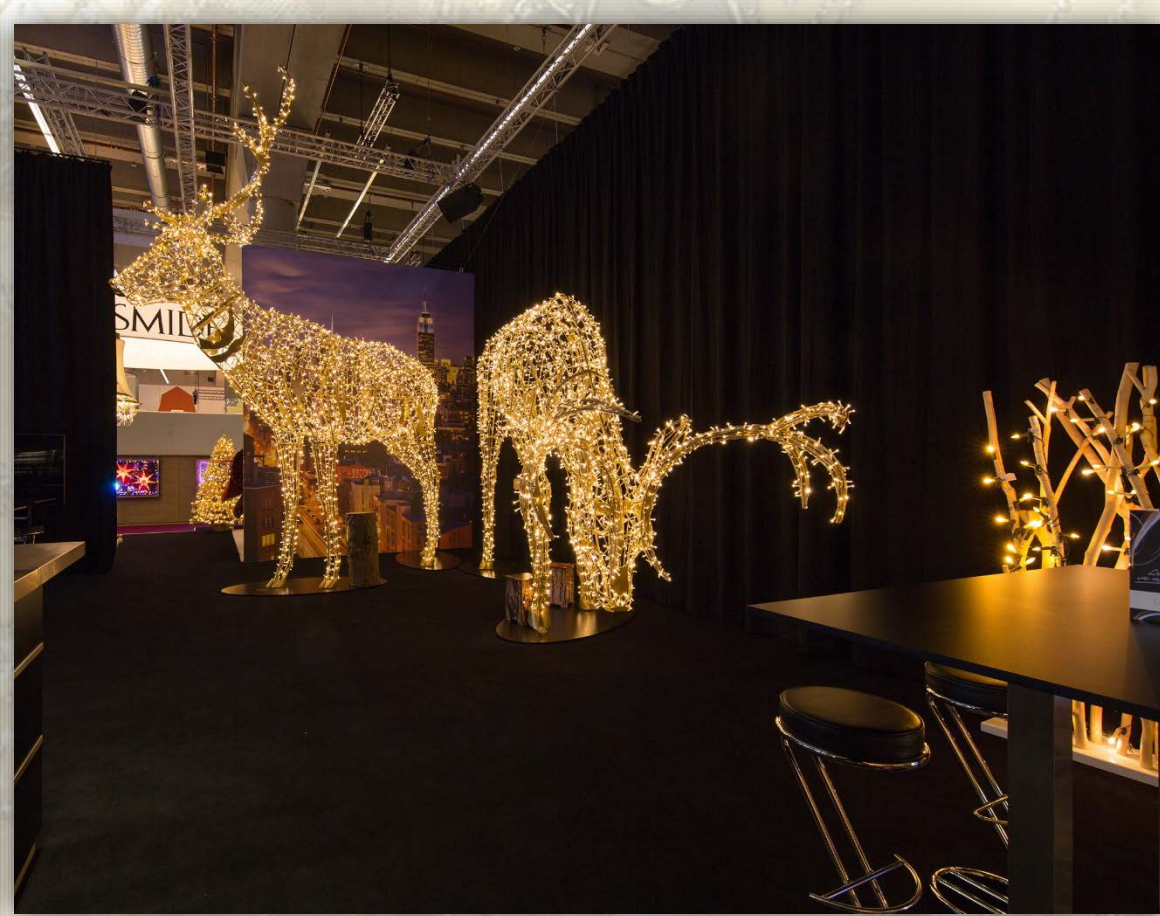

OPTION TWO

**oasis**  
interior landscaping

Tel: 01270 750 574 | Email: [info@oasisinteriorlandscaping.co.uk](mailto:info@oasisinteriorlandscaping.co.uk)

Gentle Stag H6.4m x L3.4m x W1.85m IL64GS  
Gentle Stag H5m x L5.5m x W2.4m IL50GS  
Purchase/Installation ~~£23,940+VAT~~ each- **Introductory offer £19,950+VAT**  
Rental/Installation ~~£17,940+VAT~~ each- **Introductory offer £14,950+VAT**