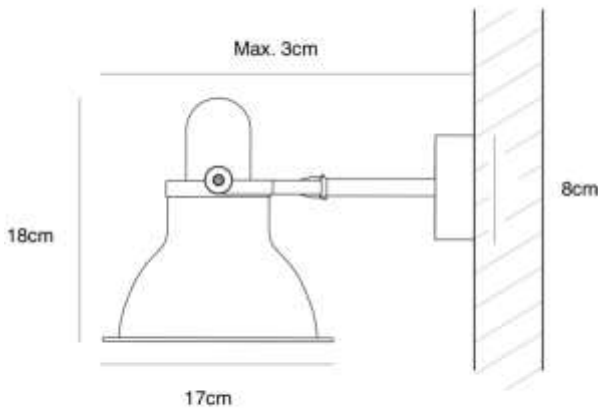

Other –

Family:	Pendant Wall Table

Lighting Showroom –

104 Talbot Road, London, W11 1JR / +44 (0)20 7727 0606
www.allsquaregrp.co.uk
sales@allsquaregrp.co.uk

Specifications subject to change without prior notice.