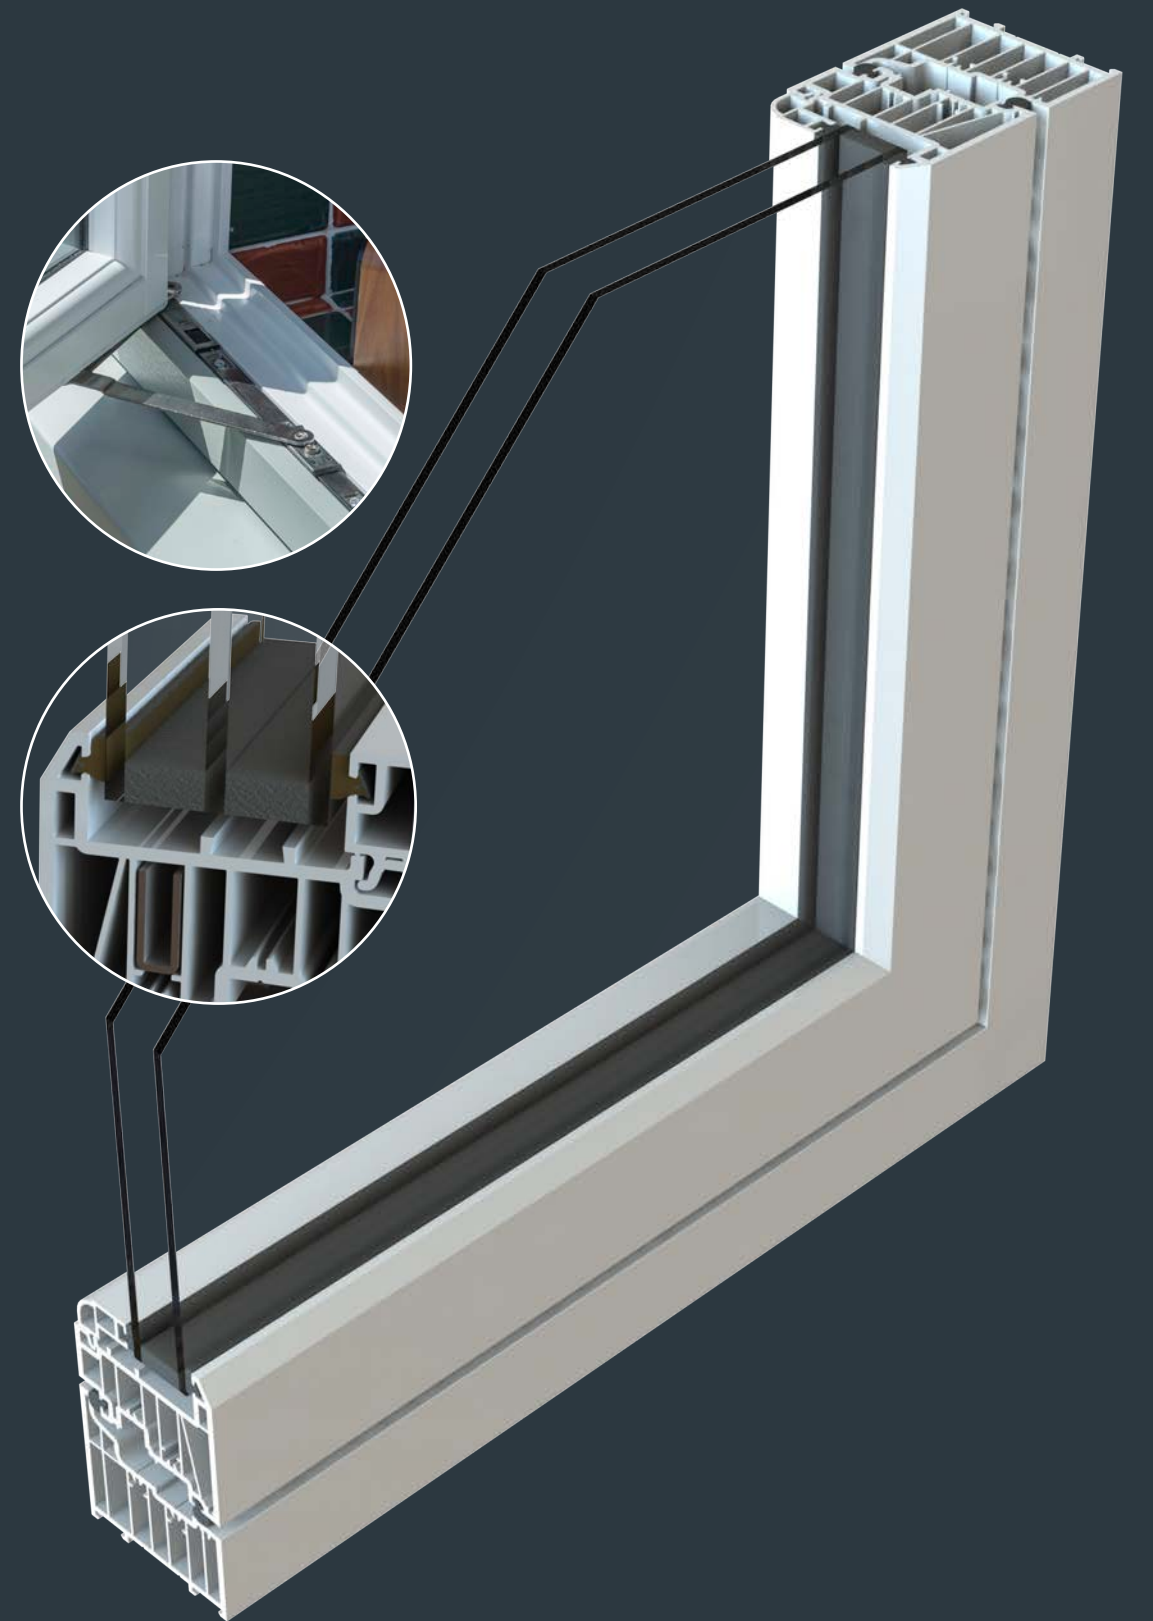

The Sharpes

Flush Sash Inside & Out

Elegantly flush sash exterior and interior gives the R7 its chic modern appearance and versatility to be used for both contemporary new builds and traditional British homes alike. All glass sight-lines are perfectly equal providing symmetry for a timeless kerbside appeal. Choose from one of our five glazing beads to fully personalise your choice, continue the flush contemporary appearance with the Square or soften the look with the Decorative.

Lock & Hinge Retention

Residence 7 boasts superior design details and screw retention reinforcements, locks and hinges are secured firmly into position. Residence 7 is also specifically designed to accommodate the additional weight of triple glazed units, allowing heavy duty hinges to fit and operate perfectly.

Energy Efficient Glazing

Residence 7 is designed to accommodate 'energy efficient glazing' this term is used to describe double glazing or triple glazing used in modern windows. Residence 7 has options for 28mm double glazing or 44mm triple glazing. The glazing bead is always on the inside which contributes to a higher security performance.

7 Chamber Design

Residence 7 has been engineered to meet current and anticipated future standards. Other window frames typically offer 3 or 5 chambers and are usually 70mm wide, R7 has 7 chambers and is 75mm wide, resulting in superior thermal, acoustic, strength and security performances.