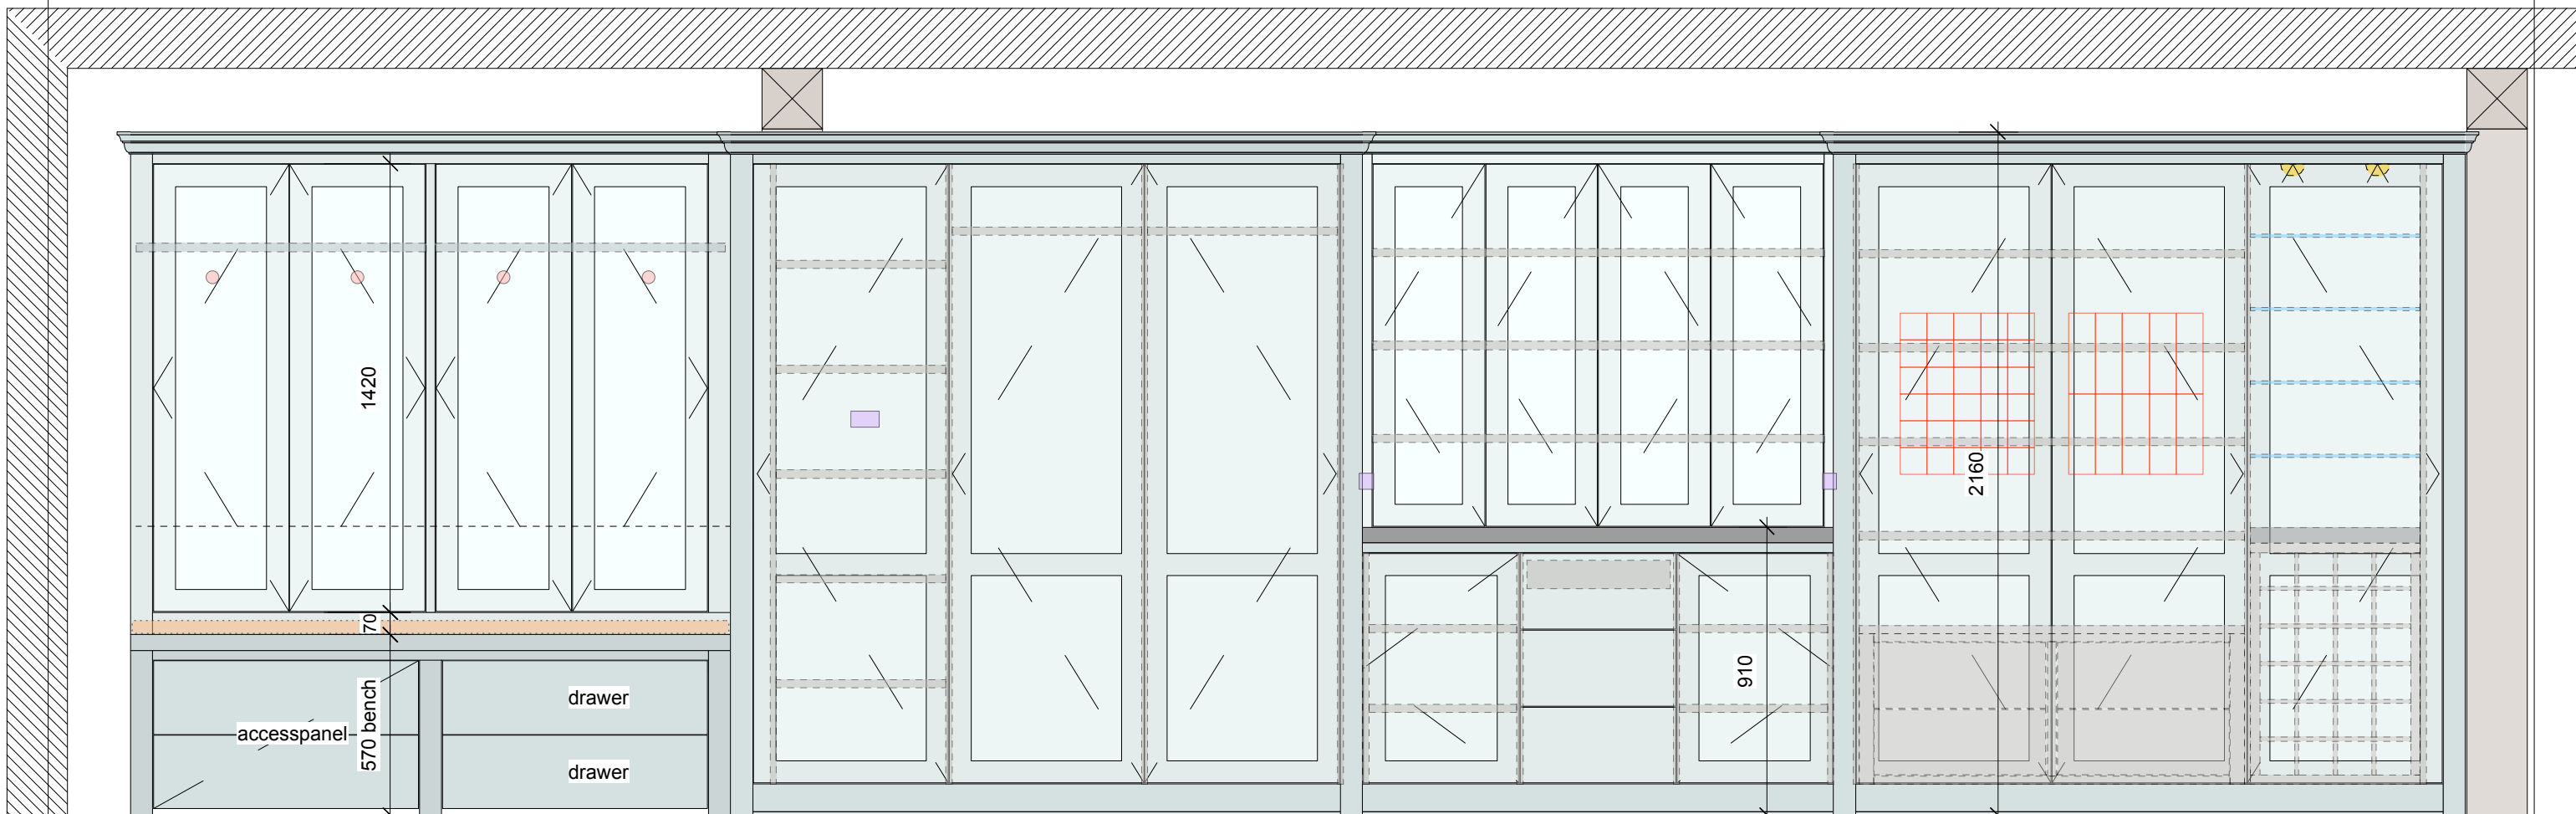

PAINT SPEC:
DULUX.
10% sheen.
Almond White.
Oak Veneer Internals

DIAMOND SPECIALIST JOINERY LIMITED
The Old Store, Hunts Hill Farm, Aveley Road,
Upminster, Essex, RM14 2TG
Ph: 01708 526123

PLANNED INSTALL DATE	
CLIENT	

DATE	JULY 2015
SCALE	1:20 @ A3

PROJECT TITLE	KITCHEN
DRAWING TITLE	ELEVATION 1

DRG no.	DSJ 210
REV:	B