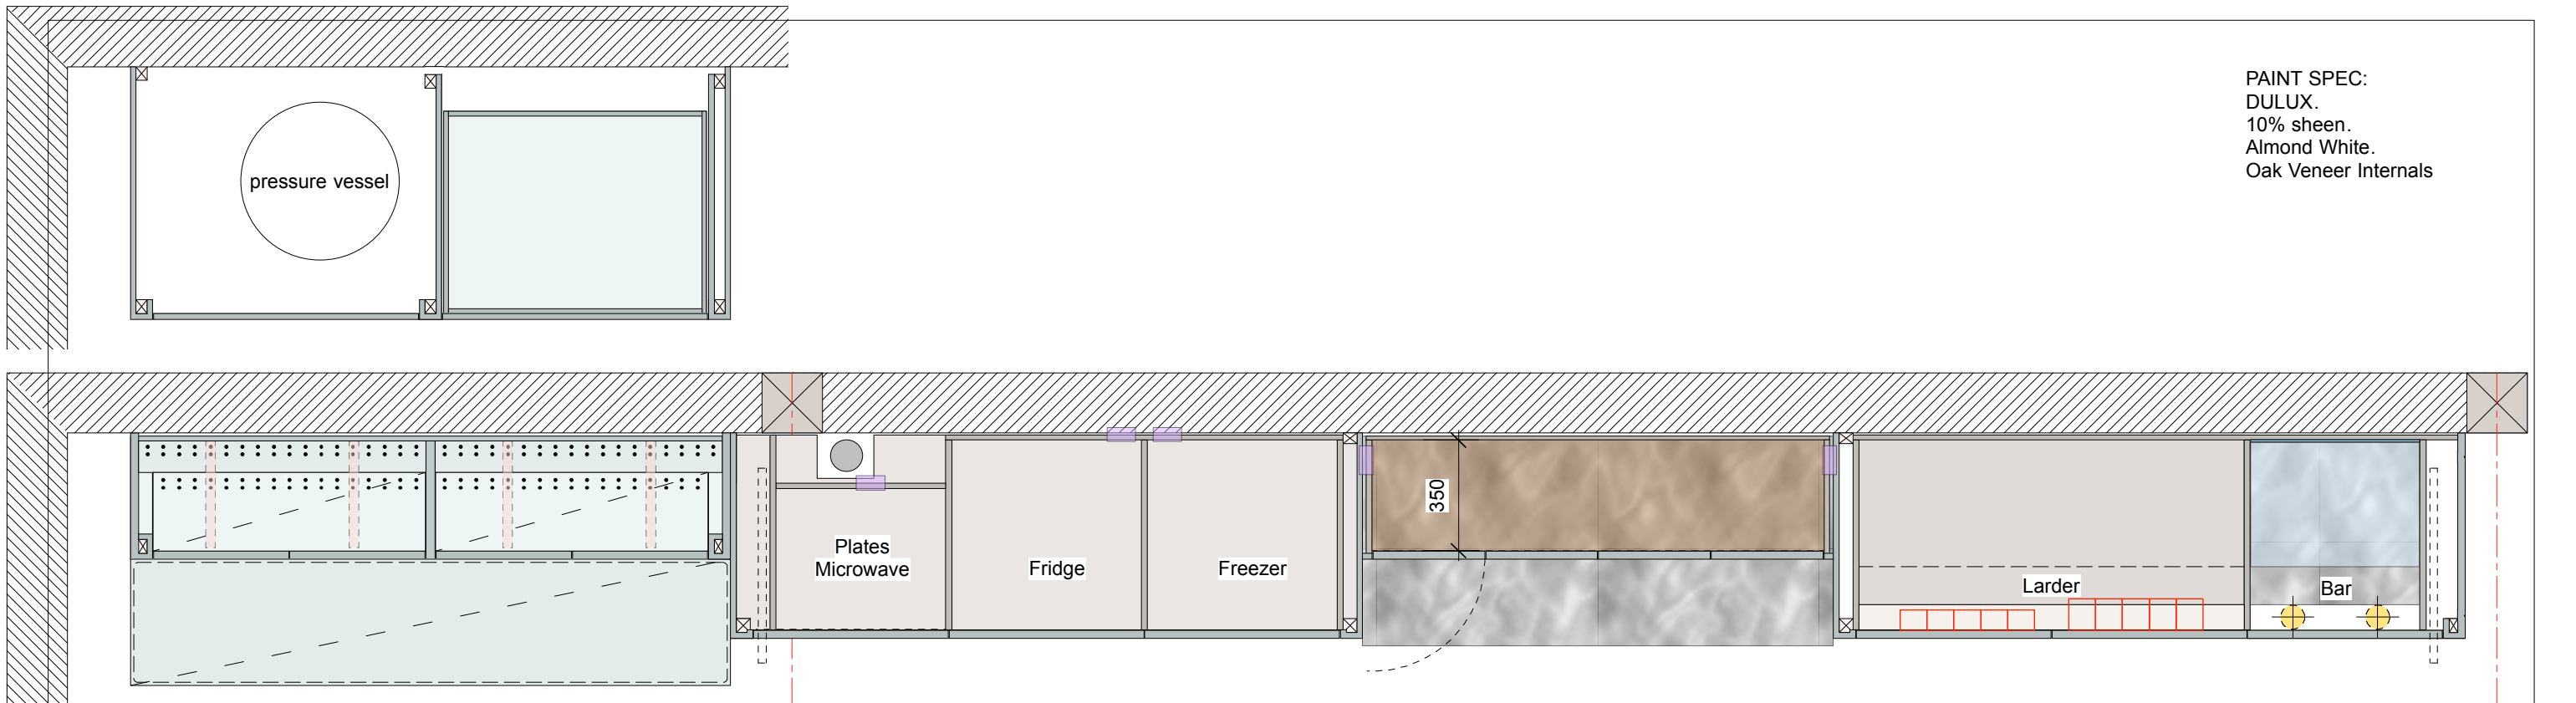

PAINT SPEC:
DULUX.
10% sheen.
Almond White.
Oak Veneer Internals

DIAMOND SPECIALIST JOINERY LIMITED
The Old Store, Hunts Hill Farm, Aveley Road,
Upminster, Essex, RM14 2TG
Ph: 01708 526123

PLANNED INSTALL DATE	
CLIENT	

DATE	JULY 2015
SCALE	1:20 @ A3

PROJECT TITLE	KITCHEN
DRAWING TITLE	ELEVATION 1

DRG no.	DSJ 210
REV:	B