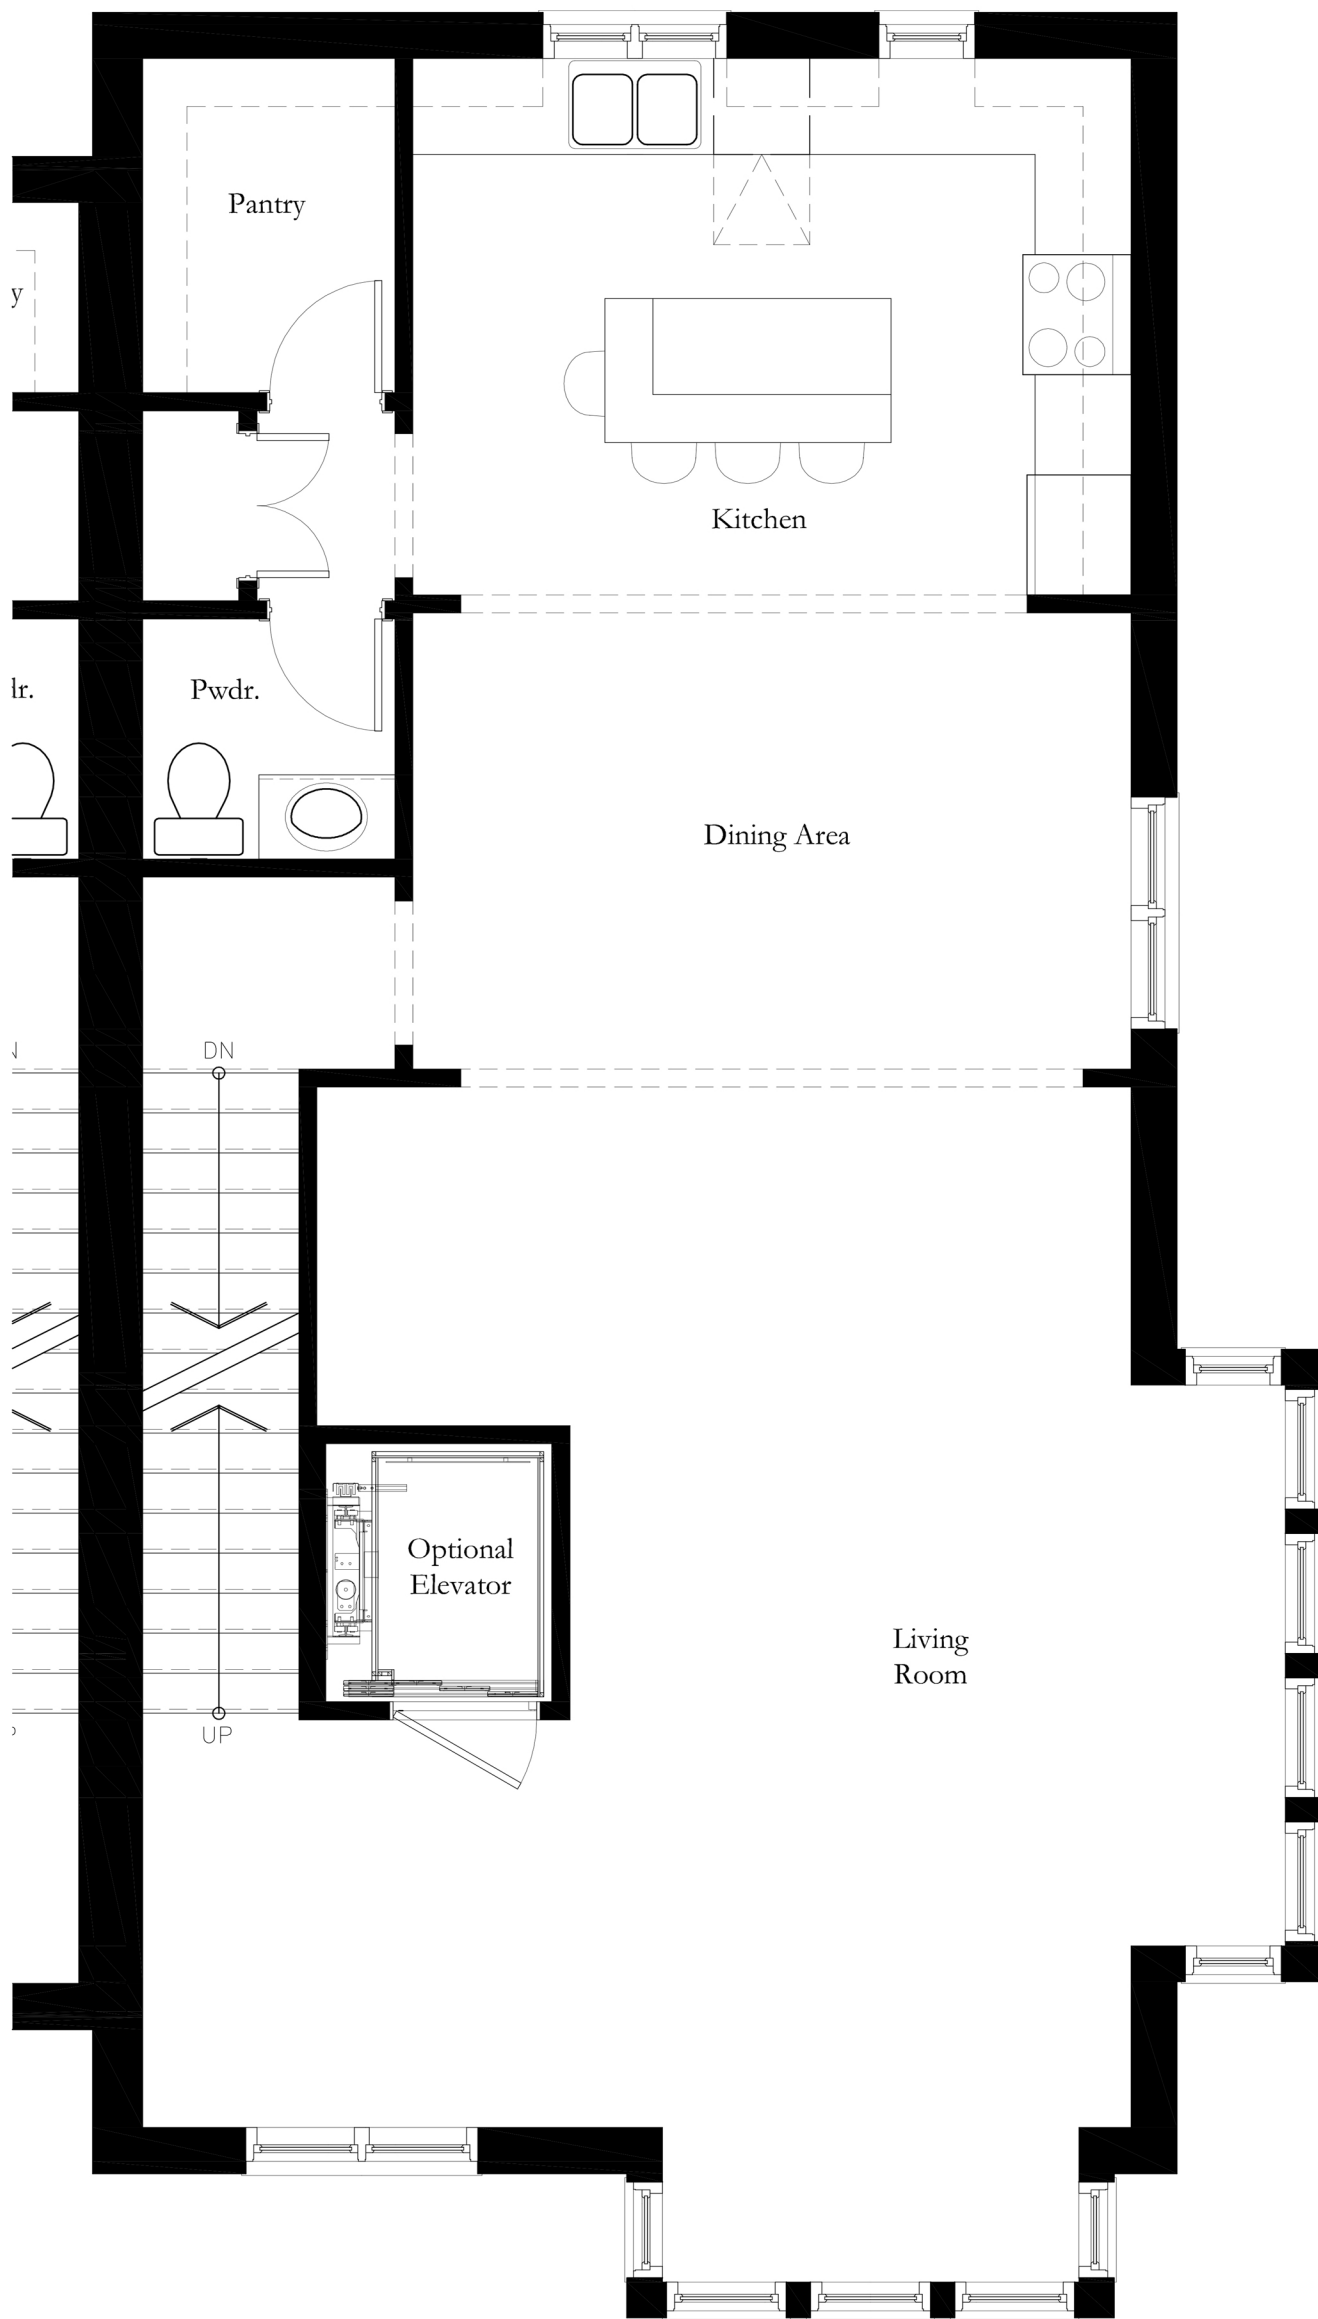

Live-Work Townes

Unit D

Basement Floor Plan
2846 Square Feet

Live-Work Townes

Unit D

Ground Floor Plan
2846 Square Feet

Live-Work Townes

Unit D

Second Floor Plan
2846 Square Feet

Live-Work Townes

Unit D

Third Floor Plan
2846 Square Feet