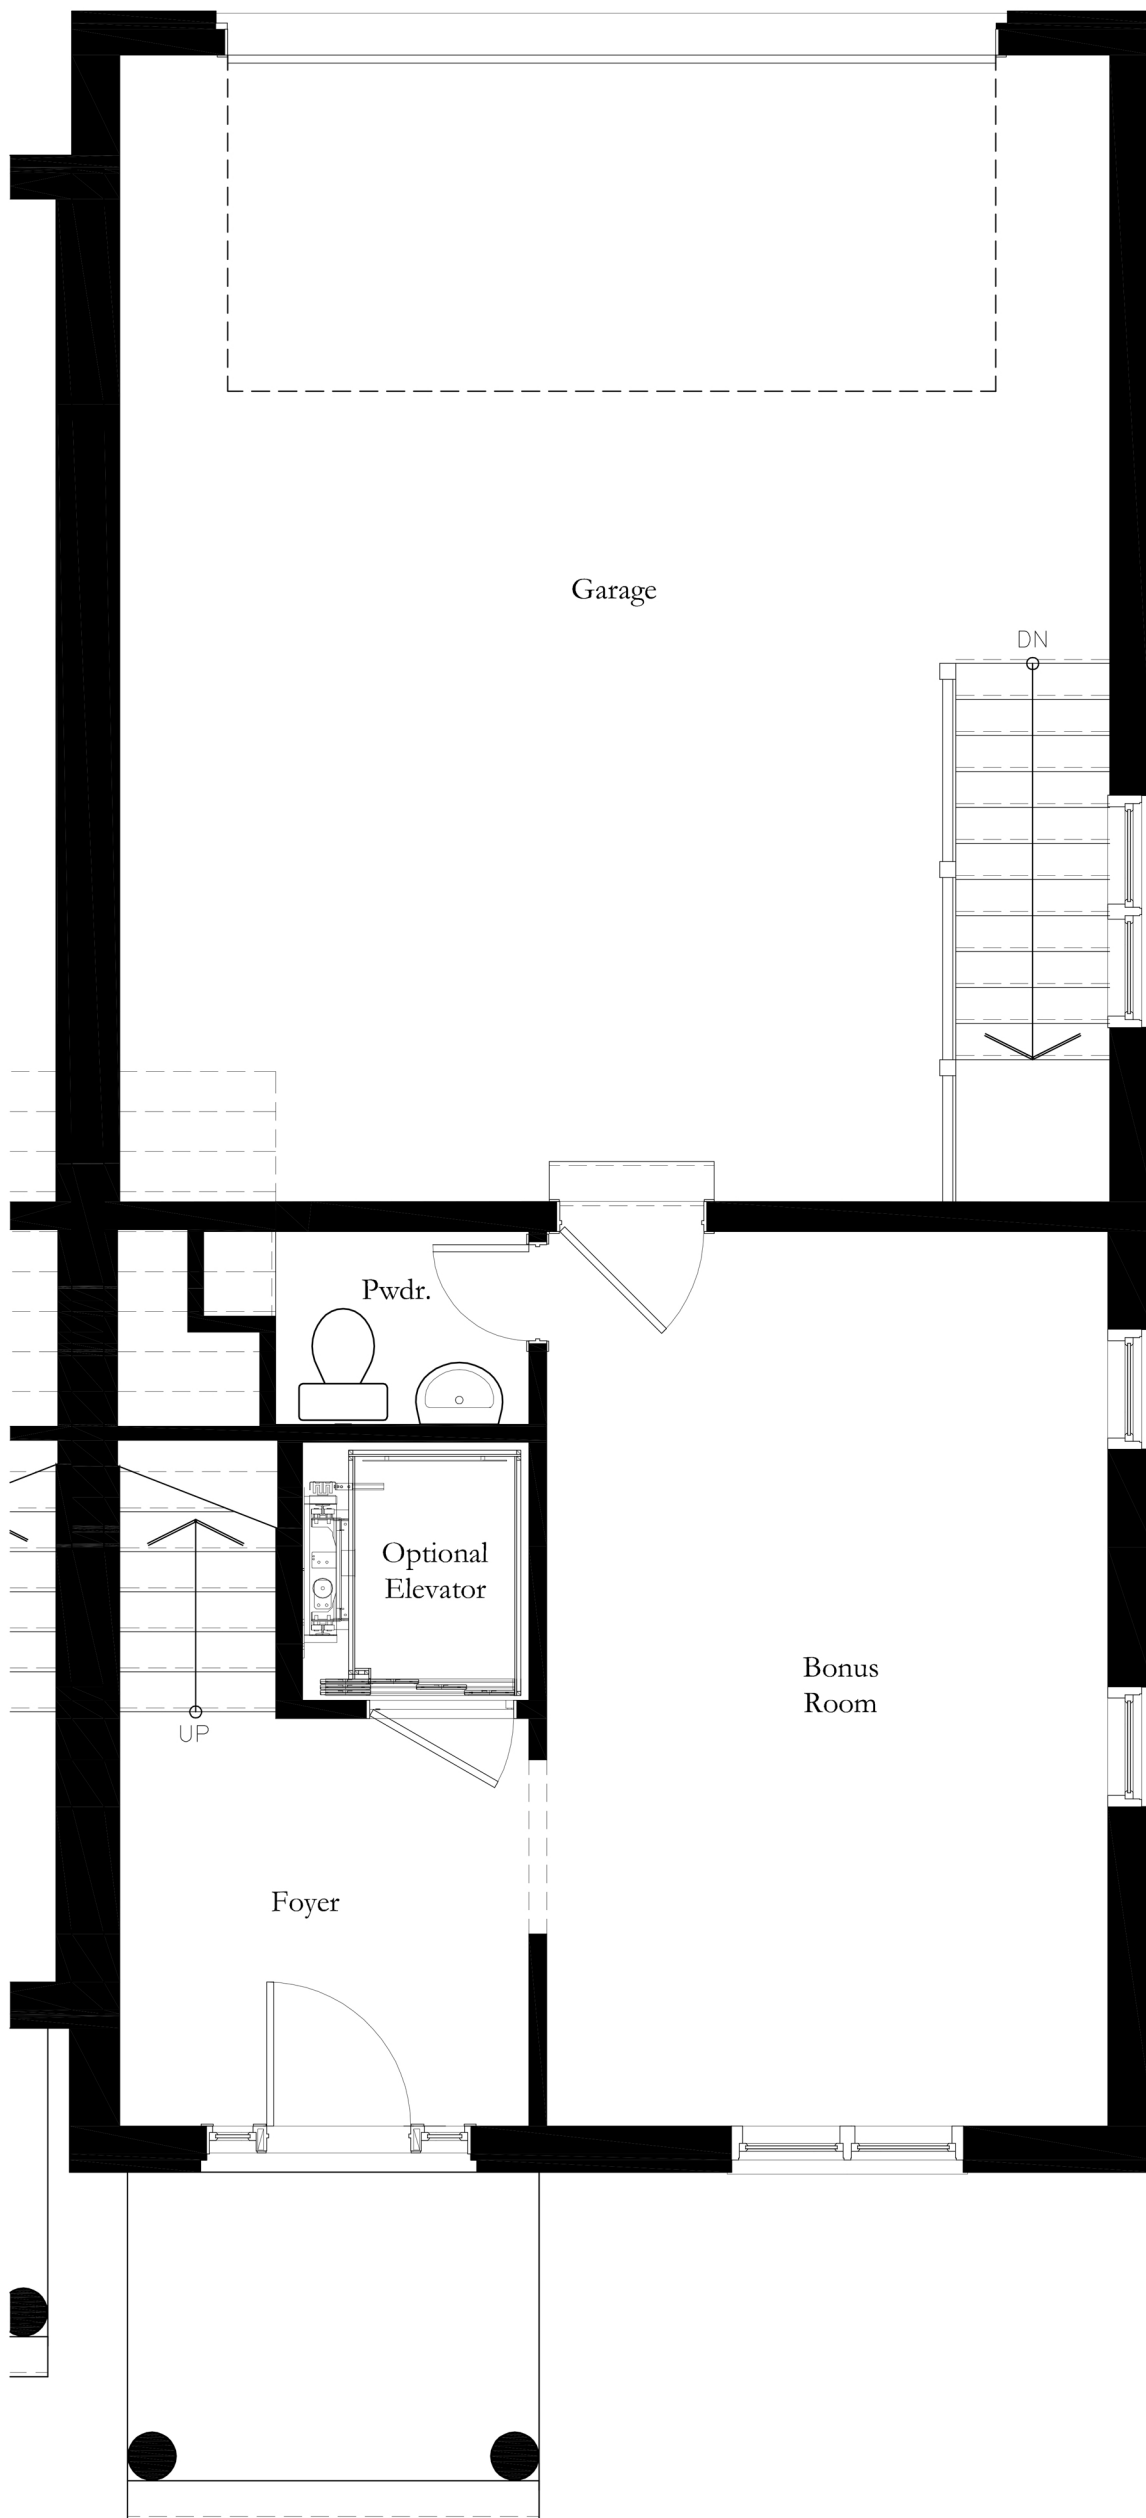

Live-Work Townes

Unit D

Basement Floor Plan
2846 Square Feet

Live-Work Townes

Unit D

Ground Floor Plan
2846 Square Feet

Live-Work Townes

Unit D

Second Floor Plan
2846 Square Feet

Live-Work Townes

Unit D

Third Floor Plan
2846 Square Feet