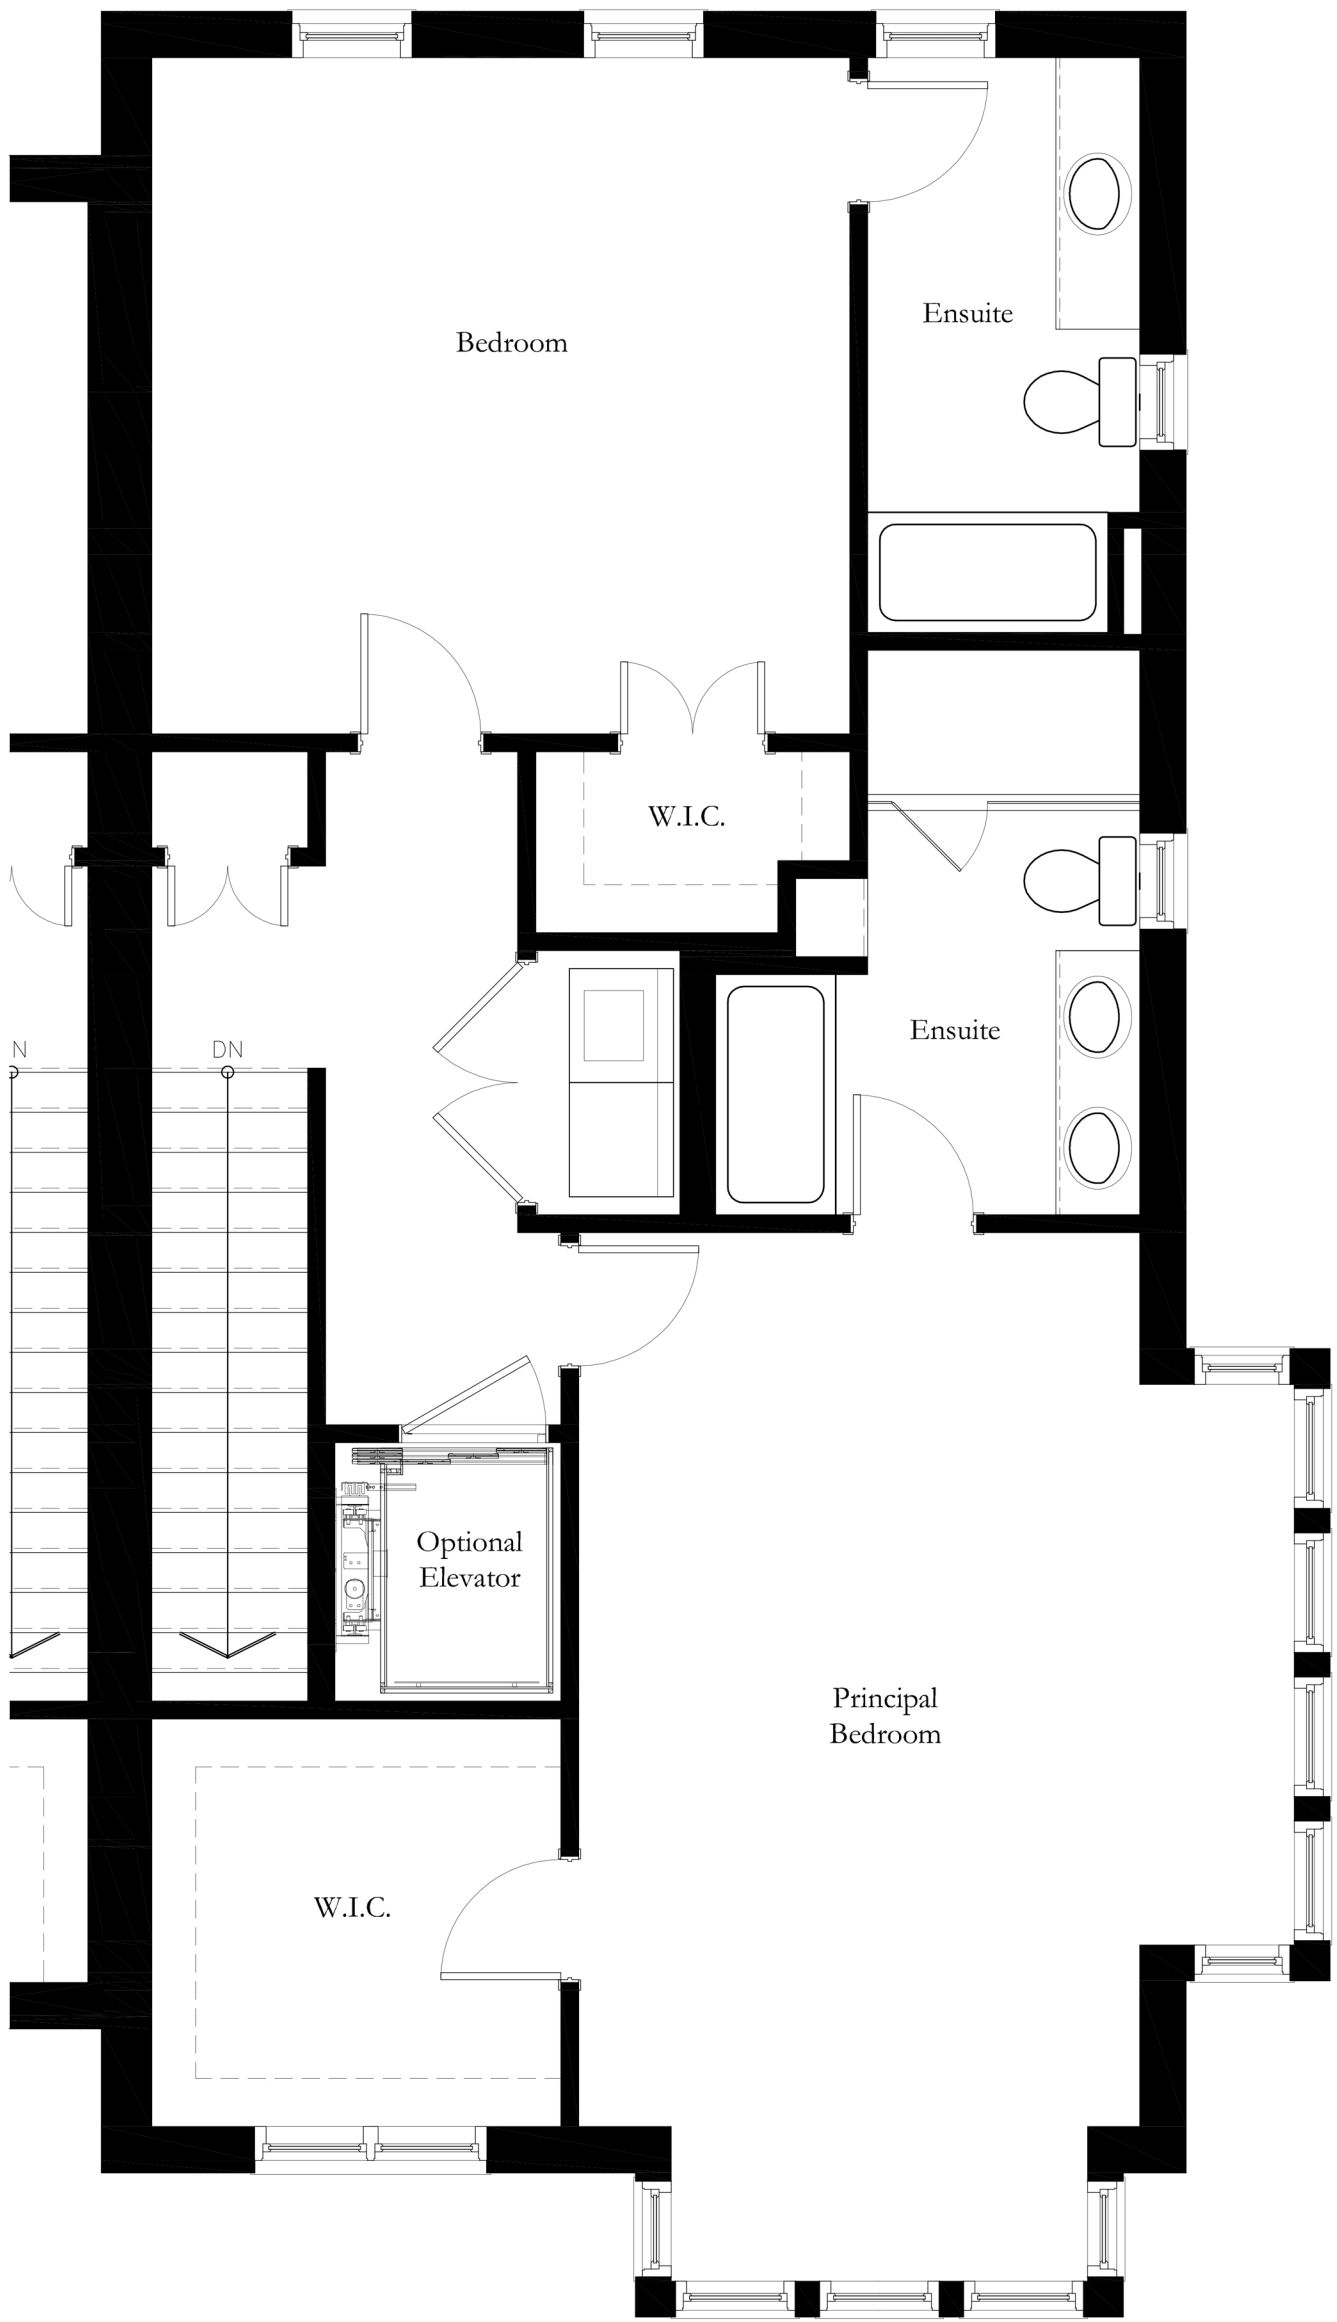

Live-Work Townes

Unit D

Basement Floor Plan
2846 Square Feet

Live-Work Townes

Unit D

Ground Floor Plan
2846 Square Feet

Live-Work Townes

Unit D

Second Floor Plan
2846 Square Feet

Live-Work Townes

Unit D

Third Floor Plan
2846 Square Feet