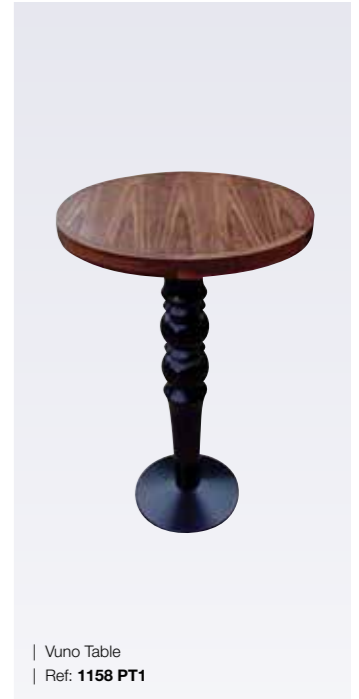

# Tables / Poseur Tables

| New York Metal Table  
| Ref: 1133 PT2

| Serio Table  
| Ref: 1146 PT1

| Velino Table  
| Ref: 1155 PT1

| Venice Glass Table  
| Ref: 1156 PT3

| Venice Square Table  
| Ref: 1156 PT5