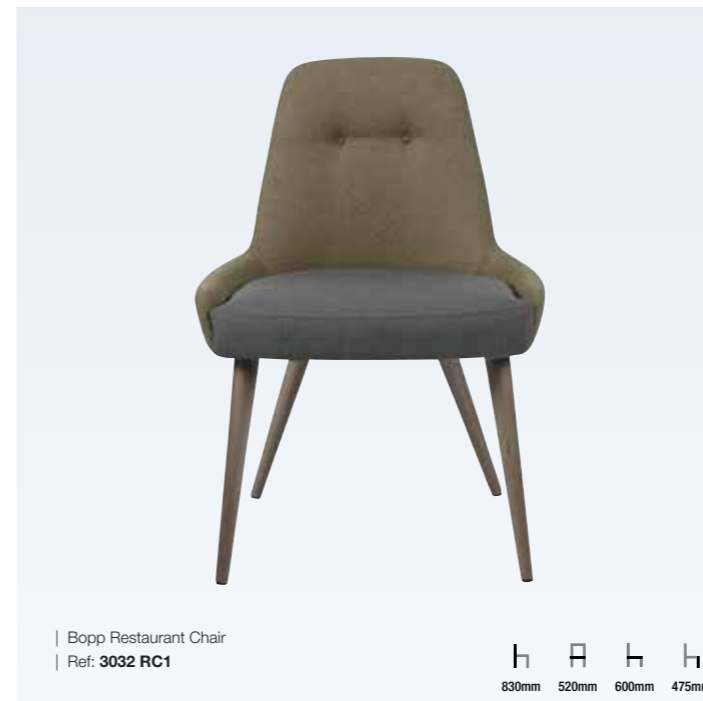

Adele Restaurant Chair  
Ref: SE01 RC1

880mm  
530mm  
580mm  
485mm

Alanis Restaurant Chair  
Ref: 3038 RC1

1085mm  
485mm  
575mm  
495mm

Alaska Restaurant Chair  
Ref: 3007 RC1

840mm  
470mm  
560mm  
480mm

Arisa Restaurant Chair  
Ref: SE01 RC2

900mm  
475mm  
560mm  
475mm

Austin Restaurant Chair  
Ref: 3059 RC1

880mm 500mm 610mm 480mm

Barbara Restaurant Chair  
Ref: PO01 RC1

815mm 630mm 650mm 470mm

Bopp Restaurant Chair  
Ref: 3032 RC1