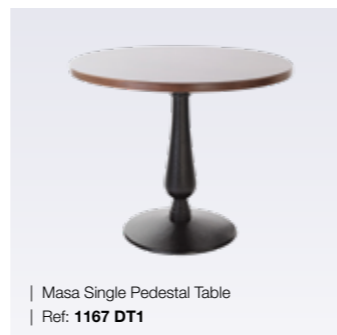

Tables / Dining & Bar Tables

FINANCE OPTIONS

SEATING

TABLES

BEDS & HEADBOARDS

FABRICS & FINISHES

FINANCE OPTIONS

SEATING

TABLES

BEDS & HEADBOARDS

FABRICS & FINISHES