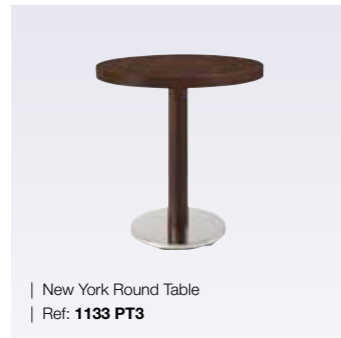

Tables / Poseur Tables

FINANCE OPTIONS

SEATING

TABLES

BEDS & HEADBOARDS

FABRICS & FINISHES

FINANCE OPTIONS

SEATING

TABLES

BEDS & HEADBOARDS

FABRICS & FINISHES