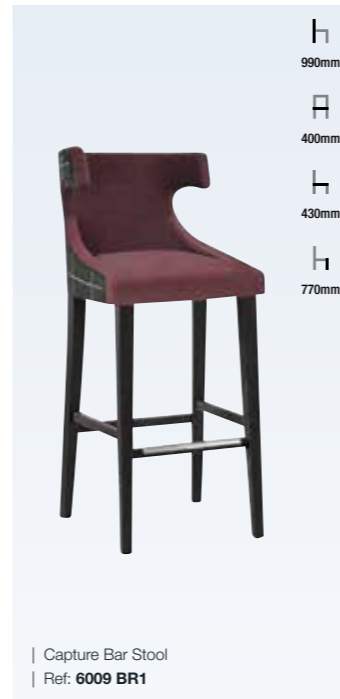

| **Cleo Bar Stool**
| Ref: **6012 BR1**

| **Daphne Bar Stool**
| Ref: **6003 BR1**

| **Capture Bar Stool**
| Ref: **6009 BR1**

H
990mm
A
400mm
H
430mm
H
770mm