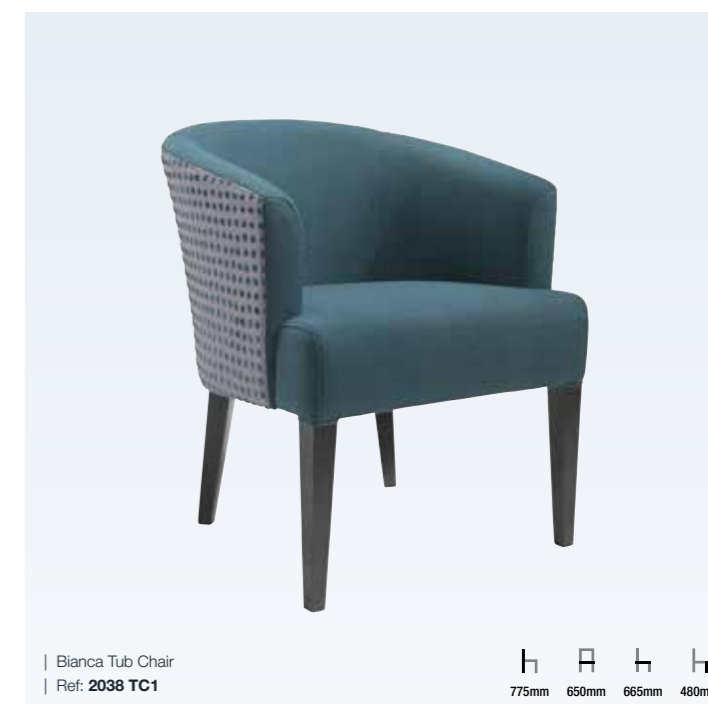

| Adele Tub Chair  
| Ref: **PO01 TC1**

H A H H  
815mm 600mm 610mm 480mm

| Bitonti Tub Chair  
| Ref: **2027 TC1**

H A H H  
840mm 630mm 540mm 460mm

| Brizio Tub Chair  
| Ref: **2007 TC1**

H A H H  
750mm 670mm 640mm 450mm