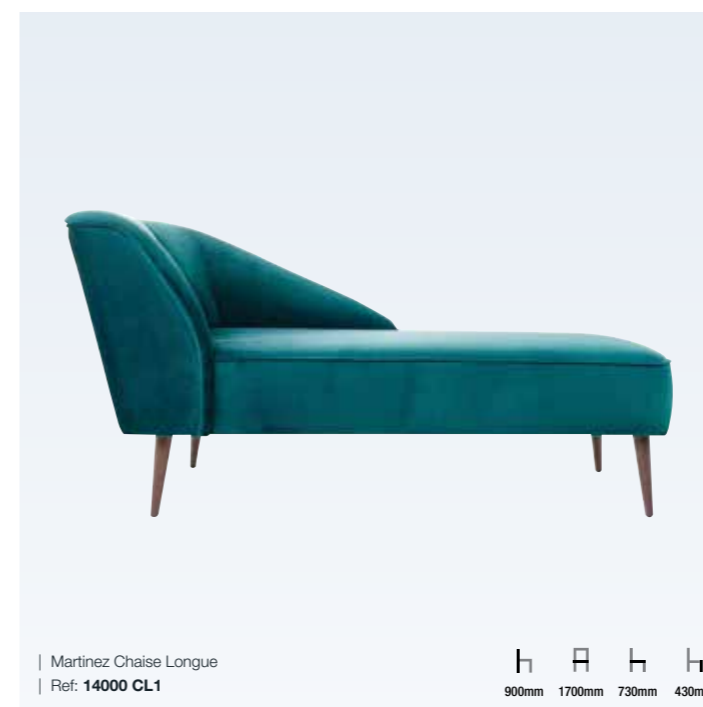

| Albi Chaise Longue
| Ref: 14003 CL1

H A H H
900mm 1700mm 730mm 430mm