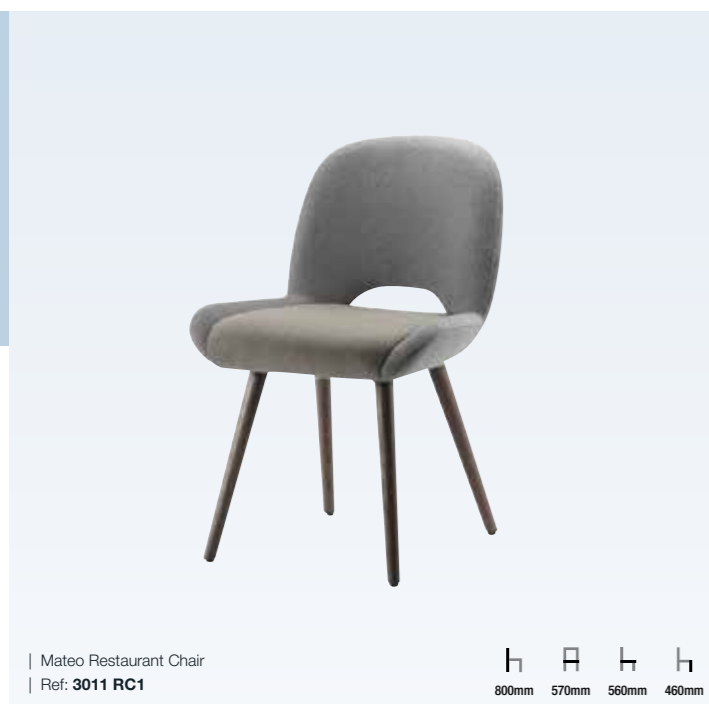

# Seating / Restaurant & Side Chairs

Mateo Restaurant Chair  
Ref: 3011 RC1  
800mm 570mm 560mm 460mm

Matisse Restaurant Chair  
Ref: 3022 RC1  
820mm 480mm 530mm 480mm

Miami Restaurant Chair  
Ref: 3066 RC1  
930mm 480mm 620mm 510mm