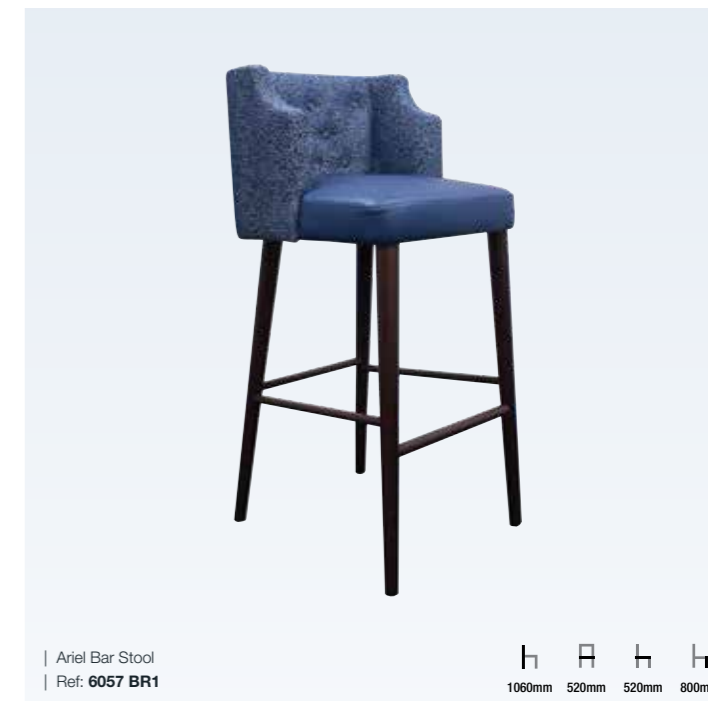

# Seating / Bar Stools

**Custom**  
Our Design, Tailored to Your Style

**Bespoke**  
Your Design, Crafted in Your Style

| Alaska Bar Stool  
| Ref: 6002 BR1

H A H H  
1040mm 470mm 520mm 760mm

| Ariel Bar Stool  
| Ref: 6057 BR1