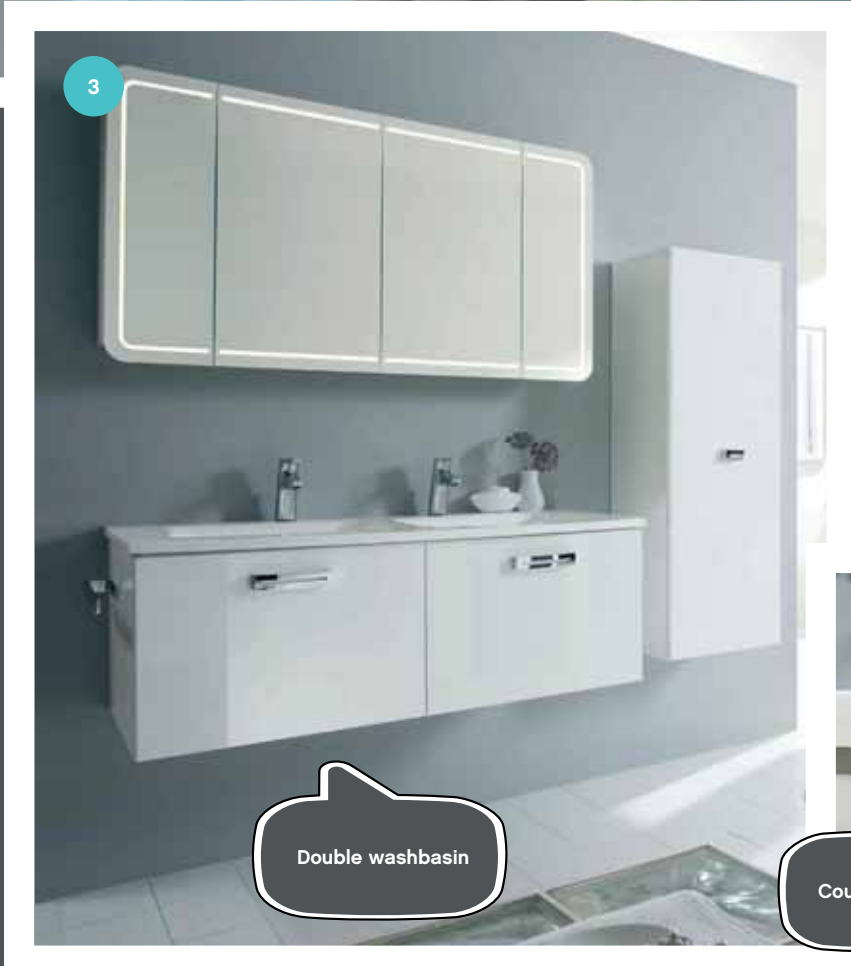

# MINERAL MARBLE WASHBASINS STRAIGHT

Variable dimensions

3

Double washbasin

Counter 22 mm