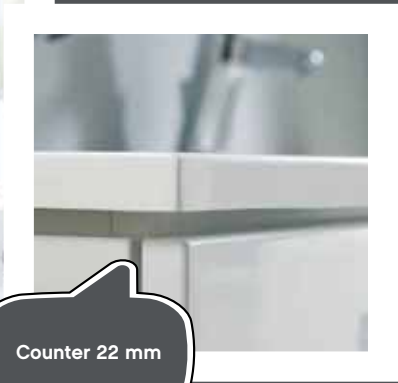

# MINERAL MARBLE WASHBASINS STRAIGHT

Variable dimensions

3

Double washbasin

Counter 22 mm