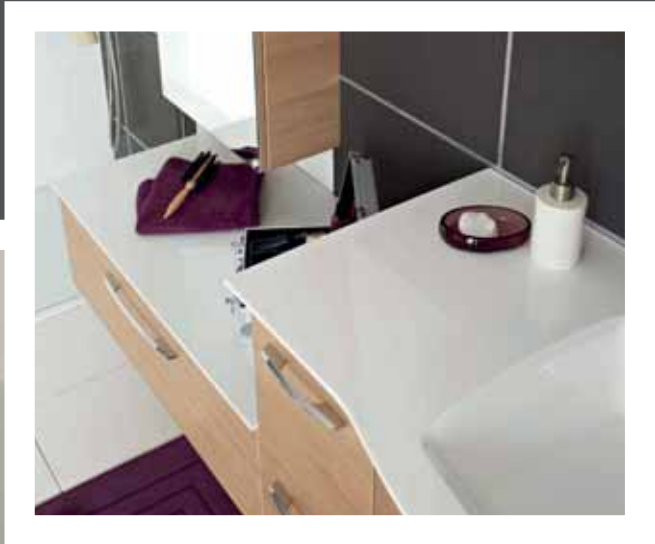

MINERAL MARBLE WASHBASINS CURVED