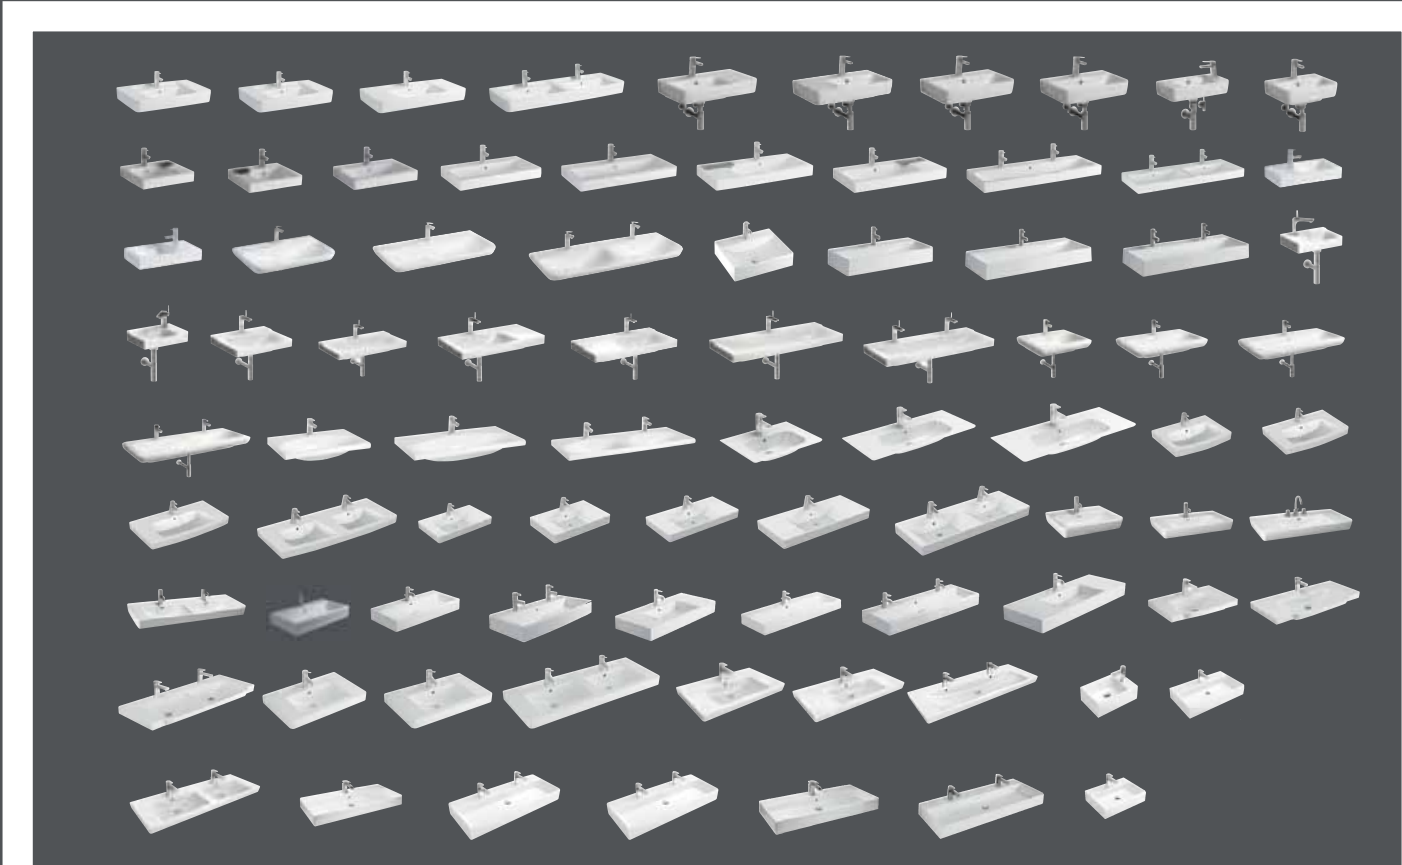

# CERAMIC WASHBASINS

1

Mirror cabinet with LED lighting at the side

NEU

**SAPPHIRE CERAMIC WASH STAND** ▶  
Laufen Living Square

- 1 **WASHBASIN** 1900 mm width
- FRONT:** Sanremo oak terra horizontal grain reproduction
- BODY:** Sanremo oak terra horizontal grain reproduction
- WASHBASIN:** Ceramic counter-top basin
- MIRROR:** Mirror cabinet incl. LED lighted areas at the side and LED surface-mounted light