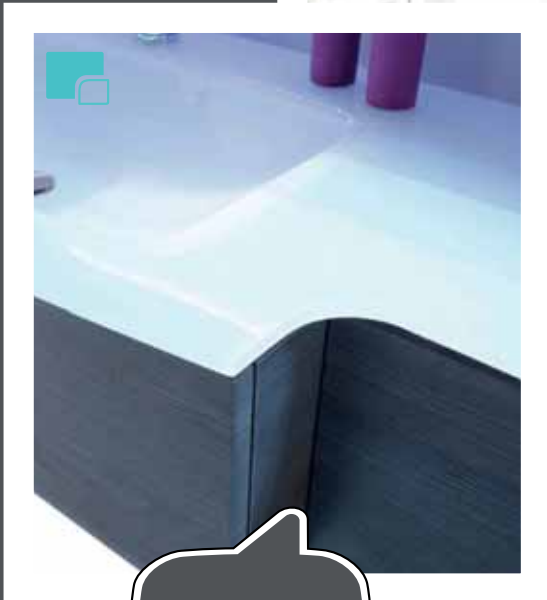

# GLASS WASHBASINS

**GLASS WASHBASINS**

**LED TECHNOLOGY**

**VARIABLE DIMENSIONS**

The classy glass washbasins in float glass 12 mm thick are a real highlight. In optiwhite, these washbasins make a shining impression. Here as well, planning single and double washbasins down to the last millimetre is no problem. This glass washbasin will make your bathroom unique.