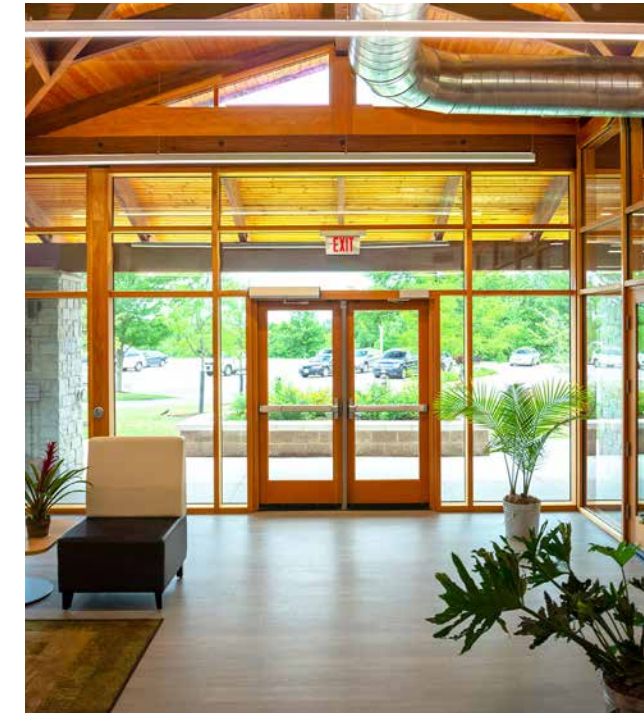

Stunning Panoramic Vistas

Loewen is known as the leader and innovator in contemporary fenestration products and we're pleased to introduce a new pinnacle—the Loewen Timber Curtain Wall system. This new product offering embodies the spirit of contemporary architecture with capabilities to provide expansive glass assemblies, minimal profiles, increased viewing area, and cleaner sightlines—all without sacrificing performance.

Loewen has partnered with RAICO Bautechnik GmbH out of Germany to manufacture and distribute a timber curtain wall system specifically for the premium residential and light commercial markets. Our timber frame curtain wall combines the interior warmth of wood with steadfast performance and beautiful expansive views.