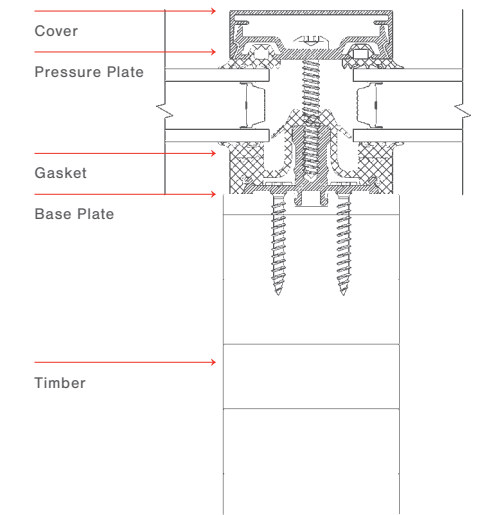

Narrow Features Integrated Seamlessly

Custom units are created for every project from your architectural specifications. All units are factory prepped, predrilled, marked and labeled before disassembly, to ensure accurate and easy field assembly and glazing.

SPECIFICATIONS

SIZING

System Height	Up to 20' in a continuous, single span (longer lengths up to 30' subject to review)
System Width	Unlimited
Max Lite Area	Varies by glass specification (lite thickness, annealed or tempered, etc.)
Timber Depth	Varies based on wind load/structural criteria, typically 3" to 9"
System Thickness	2" (50 mm) exterior, 2-1/8" (54 mm) interior