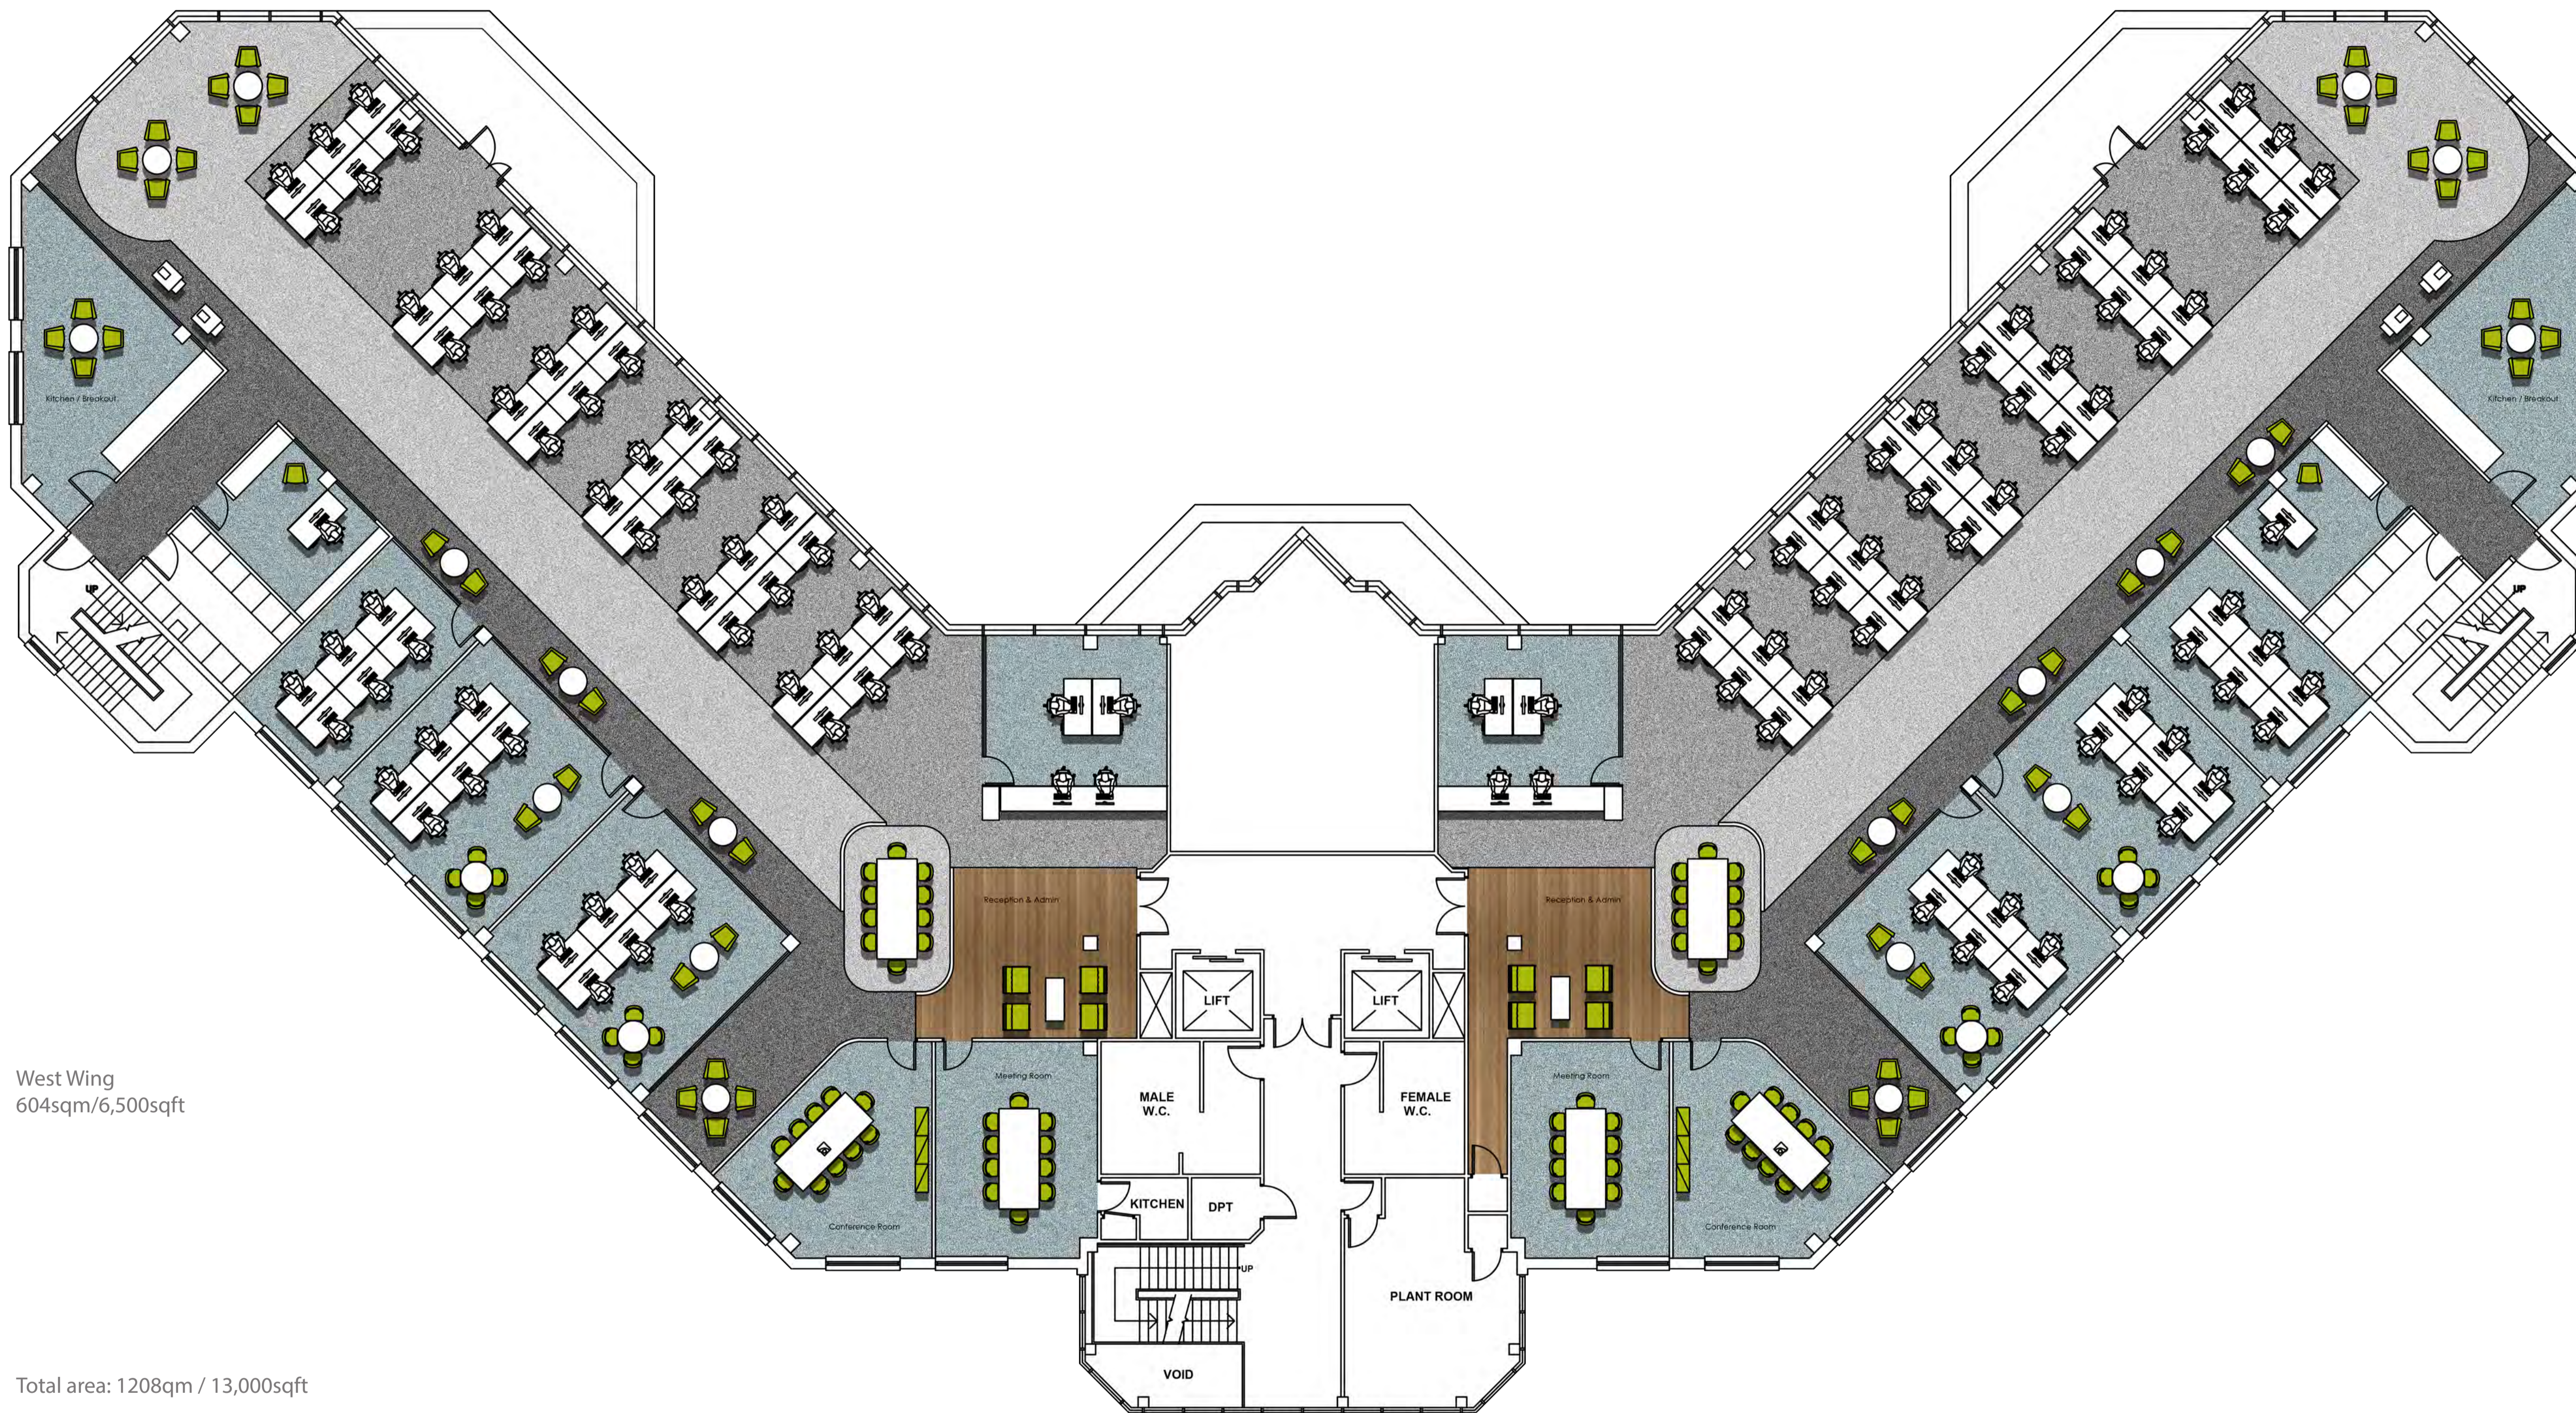

West Wing
604sqm/6,500sqft

Total area: 1208qm / 13,000sqft

Total 116 Staff

Ratio: 1:10sqm / 1:107 sqft

East Wing
604sqm/6,500sqft

West Wing
604sqm/6,500sqft

Total area: 1208qm / 13,000sqft

Total 116 Staff

Ratio: 1:10sqm / 1:107 sqft

East Wing
604sqm/6,500sqft