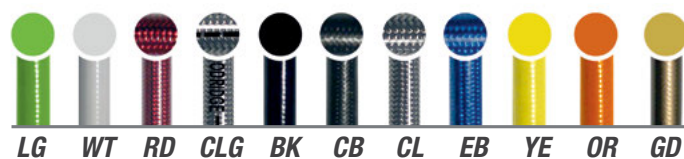

MOTORCYCLE 2014 BRAKELINE APPLICATION GUIDE

Contents

How to use this guide	1	Suzuki	9,10,11
Road Brakelines	1	Triumph	11
Aprilia	1	Yamaha	12,13
BMW	1,2	Off Road Brakelines	14
Bimota	2	Honda	14
Cagiva	2	Kawasaki	14
Ducati	2,3	Ktm Front	14
Gilera	3	Ktm Rear	15
Harley Davidson	3,4	Suzuki	15
Honda	5,6	Yamaha	15
Hyosung	6	Scooter Brakelines	16
Kawasaki	7,8	Clutch Lines	17, 18
Laverda	9		
Moto Guzzi	9		
MV Agusta	9		

How to use this application guide

1. Select part number required from table listing, i.e.
  Aprilla RS50 EXTREMA front = AP0050-1FC

APRILIA

Model	Year	Std Front	Race Front	Rear
RS50 EXTREMA	93-98	AP0050-1FC		AP0050-1RC
RS50	99-03	AP0050-1FC		AP0051-1RC
AF125 FUTURA	88-92	AP0125-1FC		AP0125-1RC

2. All Motorcycle brakeline kits are supplied with a clear-cover, hose as standard. If a different colour hose is required then select one of the following. See below for colour examples.

Black	BK	Red	RD
Carboline	CB	White	WT
Clear	CL	Clear with Goodridge print	CLG
Electric Blue	EB	Kawasaki Green	LG
Yellow	YE	Orange	OR
*Gold	GD	*only available with black fittings	

AP0050-1FC with black covered hose becomes: AP0050-1FC-BK

Please note:

Race fronts are a two line kit designed to route direct to each caliper from the master cylinder.

Aluminium and Aramid kits are available for race use only.

Please call for further details.

ROAD BIKE BRAKELINES

APRILIA

Model	Year	Std Front	Race Front	Rear
RS50 EXTREMA	93-98	AP0050-1F		AP0050-1R
RS50	99-03	AP0050-1F		AP0051-1R
AF125 FUTURA	88-92	AP0125-1F		
RED ROSE 125	88-94	AP0129-1F		AP0129-1R
RS125 EXTREMA	93-98	AP0126-1F		AP0126-1R
RS125	99-03	AP0130-1F		AP0126-1R
RX125	94-95	AP0131-1F		
RS250	94-97	AP0127-3F	AP0127-2F	AP0127-1R
RS250	98-99	AP0128-3F	AP0128-2F	AP0128-1R
RS250	00-02	AP0250-3F	AP0250-2F	AP0250-1R
PEGASO 650	93-96	AP0650-1F		AP0650-1R
PEGASO 650	97-03	AP0651-1F		AP0650-1R
APRILIA MOTO 6.5	95-01	AP0555-1F		
ETV-1000 CAPONARD	01-04	AP1003-3F	AP1003-2F	AP1003-1R
RSV1000 MILLE	98-00	AP1000-3F	AP1000-2F	AP1000-1R
RSV1000 MILLE	01-02	AP1002-3F	AP1002-2F	AP1000-1R
ETV-1000 CAPONARD	01-03	AP1003-3F	AP1003-2F	AP1003-1R
RSV1000 MILLE	98-03	AP1006-3F	AP1006-2F	AP1006-1R
RSV1000 MILLE R	03-04	AP1005-3F	AP1005-2F	AP1005-1R
RST 1000 FUTURA	01-04	AP1008-3F	AP1008-2F	AP1008-1R
RSV1000R FACTORY MY	04-09	AP1009-3F	AP1009-2F	AP1009-1R
RSV1000 MILLE TUONO	03-09	AP1007-3F	AP1007-2F	AP1007-1R
RSV1000R + RSV4 NON ABS	08-13	AP1012-3F	AP1009-2F	AP1012-1R
SL1000 FALCO	99-03	AP1001-3F	AP1001-2F	AP1001-1R
TUONO V4 R + V4 R APRC	11	AP1013-2F	AP1013A-2F	AP1013-1R

BMW

Model	Year	Std Front	Race Front	Rear
F650	94-00	BWF650-1F		BWF650-1R
F650GS/DAKAR	00-04	BWF651-1F		BWF651-1R
R45/R65 FLEXIBLE	78-80	BW0650-3F		
R45/R65 FULL FRONT	79-85	BW0652-3F		
R65 FLEXIBLE FRONT	81-85	BW0651-3F		
R65 FLEXIBLE FRONT	85-88	BW0655-1F		
R65 FULL FRONT	81-85	BW0653-3F		
R65 (M/C-BUNDY)	85-88	BW0656-1F		
K75RT	91-96	BW0750-3F		BW0750-1R
K75S FULL REAR	86-90	BW0753-3F		BW0753-1R
K75S ABS	90-96	BW075A-2F		BW075A-2R
K75C FULL FRONT	86-88	BW0756-3F		
R75 GEARS	75	BW0750-2F		
R75/6 FULL FRONT	75	BW0752-1F		
R75/6 FRONT ATE CALIPERS	76	BW0757-1F		
R80/7 FLEXI FRONT	77-80	BW0810-2F		
R80/7 FULL FRONT	77-80	BW0811-2F		
R80RT FLEXI FRONT	82-84	BW0801-3F		
R80RT	84-90	BW0804-2F		BW0804-1R
R80GS FULL FRONT	80-85	BW0803-1F		
R80GS FLEXI FRONT	86-94	BW0806-1F