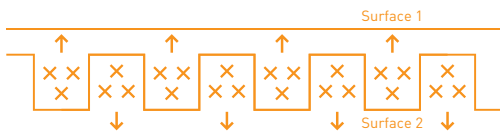

Easy Release  
9/10

Stickiness  
7/10

Easy Tear  
10/10

Straight Tear  
10/10

Clean Release  
10/10

No More Scissors

**WALTHER  
STRONG**

INNOVATION  
TECHNOLOGY  
AWARD

Galago's unique design allows you to tear by hand perfectly straight **every time without scissors**. The new adhesive also allows you to reposition it when needed without leaving the residue of standard double-sided tapes.

### DOUBLE SIDED INNOVATIVE DESIGN

The adhesive stays sealed in the channels on both sides

This channeled design allows for a completely straight tear by hand. Other benefits include:

Repositionable

Double Sided