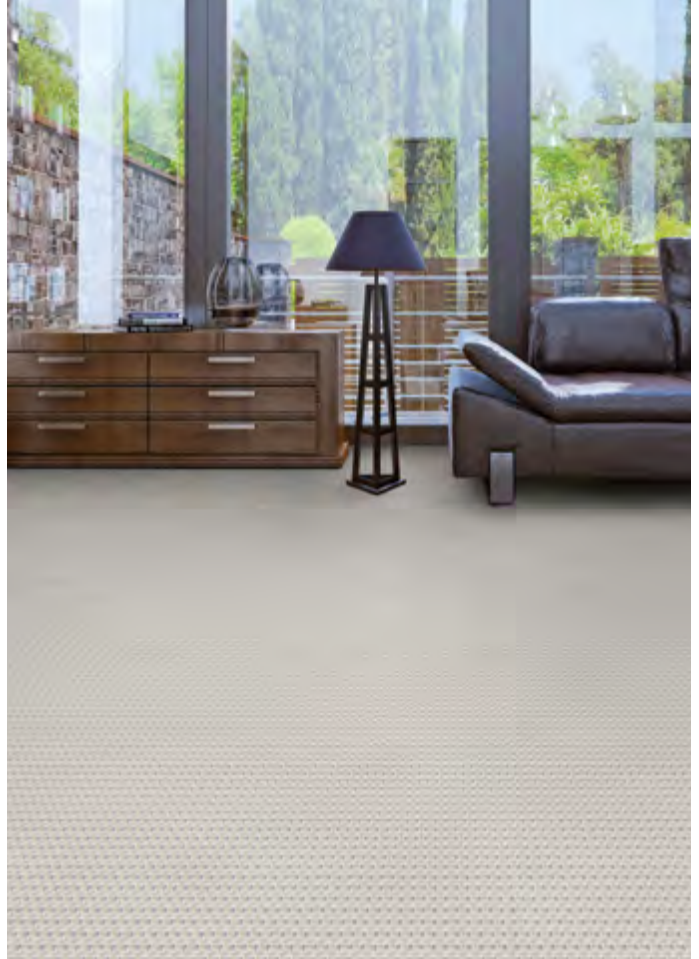

SARINO

BRAND

Premiere

PILE

80% Wool / 10% Viscose / 10% Tencel®

WEAVE

Woven Wilton Cut and Loop Pile

PATTERN REPEAT

.78" W x .78" L (Straight Match)

WIDTH

13'2" (4 Meters)

2600/0001

Sand Dollar