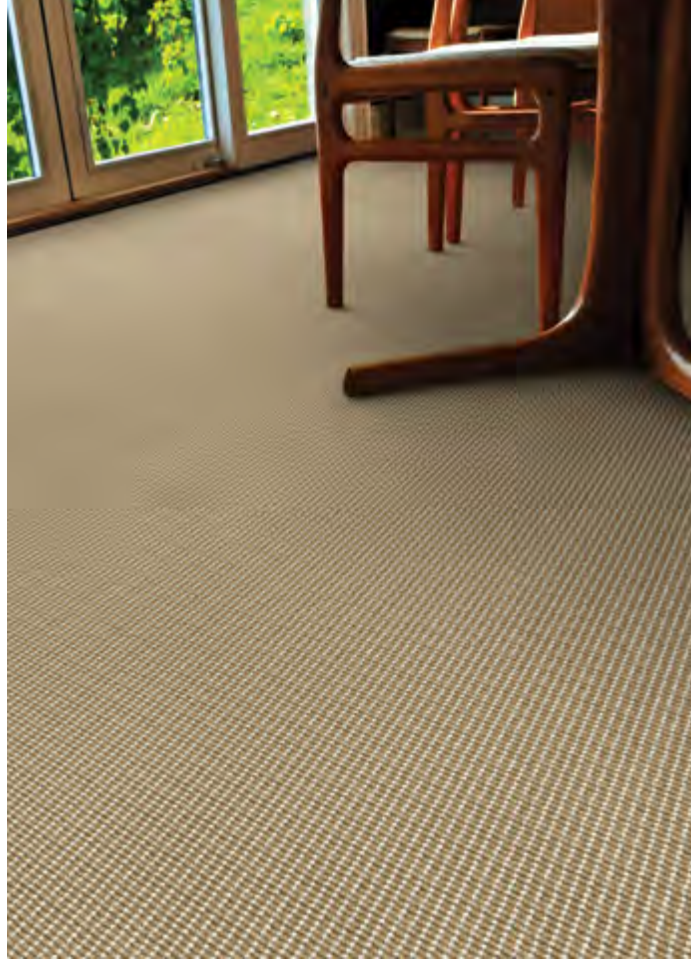

100% Pure Wool

CONSTRUCTION

Tufted Ribbed Loop Pile

PATTERN REPEAT

.31" Wide

WIDTH

13'2" (4 Meters)

8812/0006