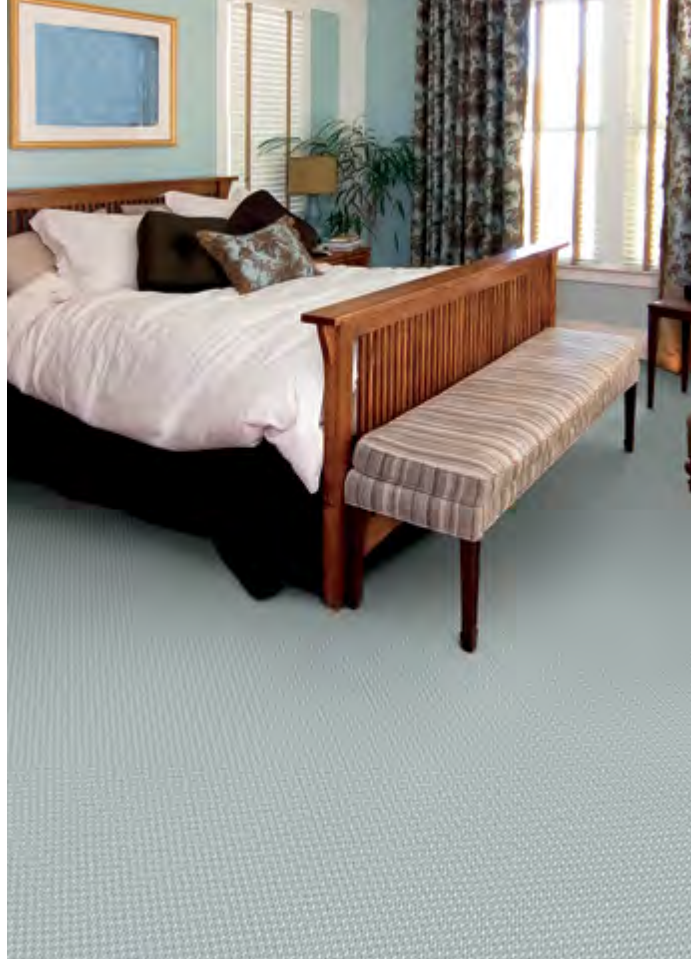

PATTERN REPEAT

.75" W x .75" L (Half-Drop Match)

WIDTH

13'2" (4 Meters)

2256/0021

Rose Petal

BOMBAY

BRAND