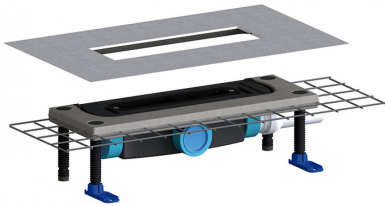

## Drain body CeraFlex, DN 50

Product No. **537140**  
 EAN: 4001636537140  
 Discount group: 11

Conforming to DIN EN 1253

For installation with shower channels CeraFloor, CeraWall, CeraFrame, Zentrix and CeraNiveau.

Outlet DN 50 horizontal, can be positioned on three sides without tools, with ball-joint, adjustable 0 – 15 degrees

Specification:

- polymer concrete collar with steel mesh reinforcement
- flexible sealing collar for secure bonding of under-tile waterproofing
- accessories for sound insulated installation
- sound absorbing and height adjustable levelling legs
- removable trap insert with 50 mm water seal
- temporary blanking plate

Material:

Drain body and outlet polypropylene

Product No.	Description	Dimensions
539144	sealing collar DallFlex	
535504	trap insert DallFlex	

Product No.	Description	Dimensions
-------------	-------------	------------