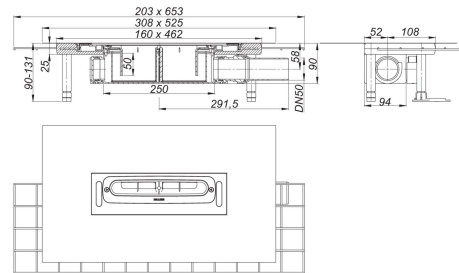

## Drain body CeraFlex, DN 50

Product No. **537140**  
 EAN: 4001636537140  
 Discount group: 11

Conforming to DIN EN 1253

For installation with shower channels CeraFloor, CeraWall, CeraFrame, Zentrix and CeraNiveau.

Outlet DN 50 horizontal, can be positioned on three sides without tools, with ball-joint, adjustable 0 – 15 degrees

Specification:

- polymer concrete collar with steel mesh reinforcement
- flexible sealing collar for secure bonding of under-tile waterproofing
- accessories for sound insulated installation
- sound absorbing and height adjustable levelling legs
- removable trap insert with 50 mm water seal
- temporary blanking plate

Material:

Drain body and outlet polypropylene

Product No.	Description	Dimensions
539144	sealing collar DallFlex	
535504	trap insert DallFlex	

Product No.	Description	Dimensions
-------------	-------------	------------