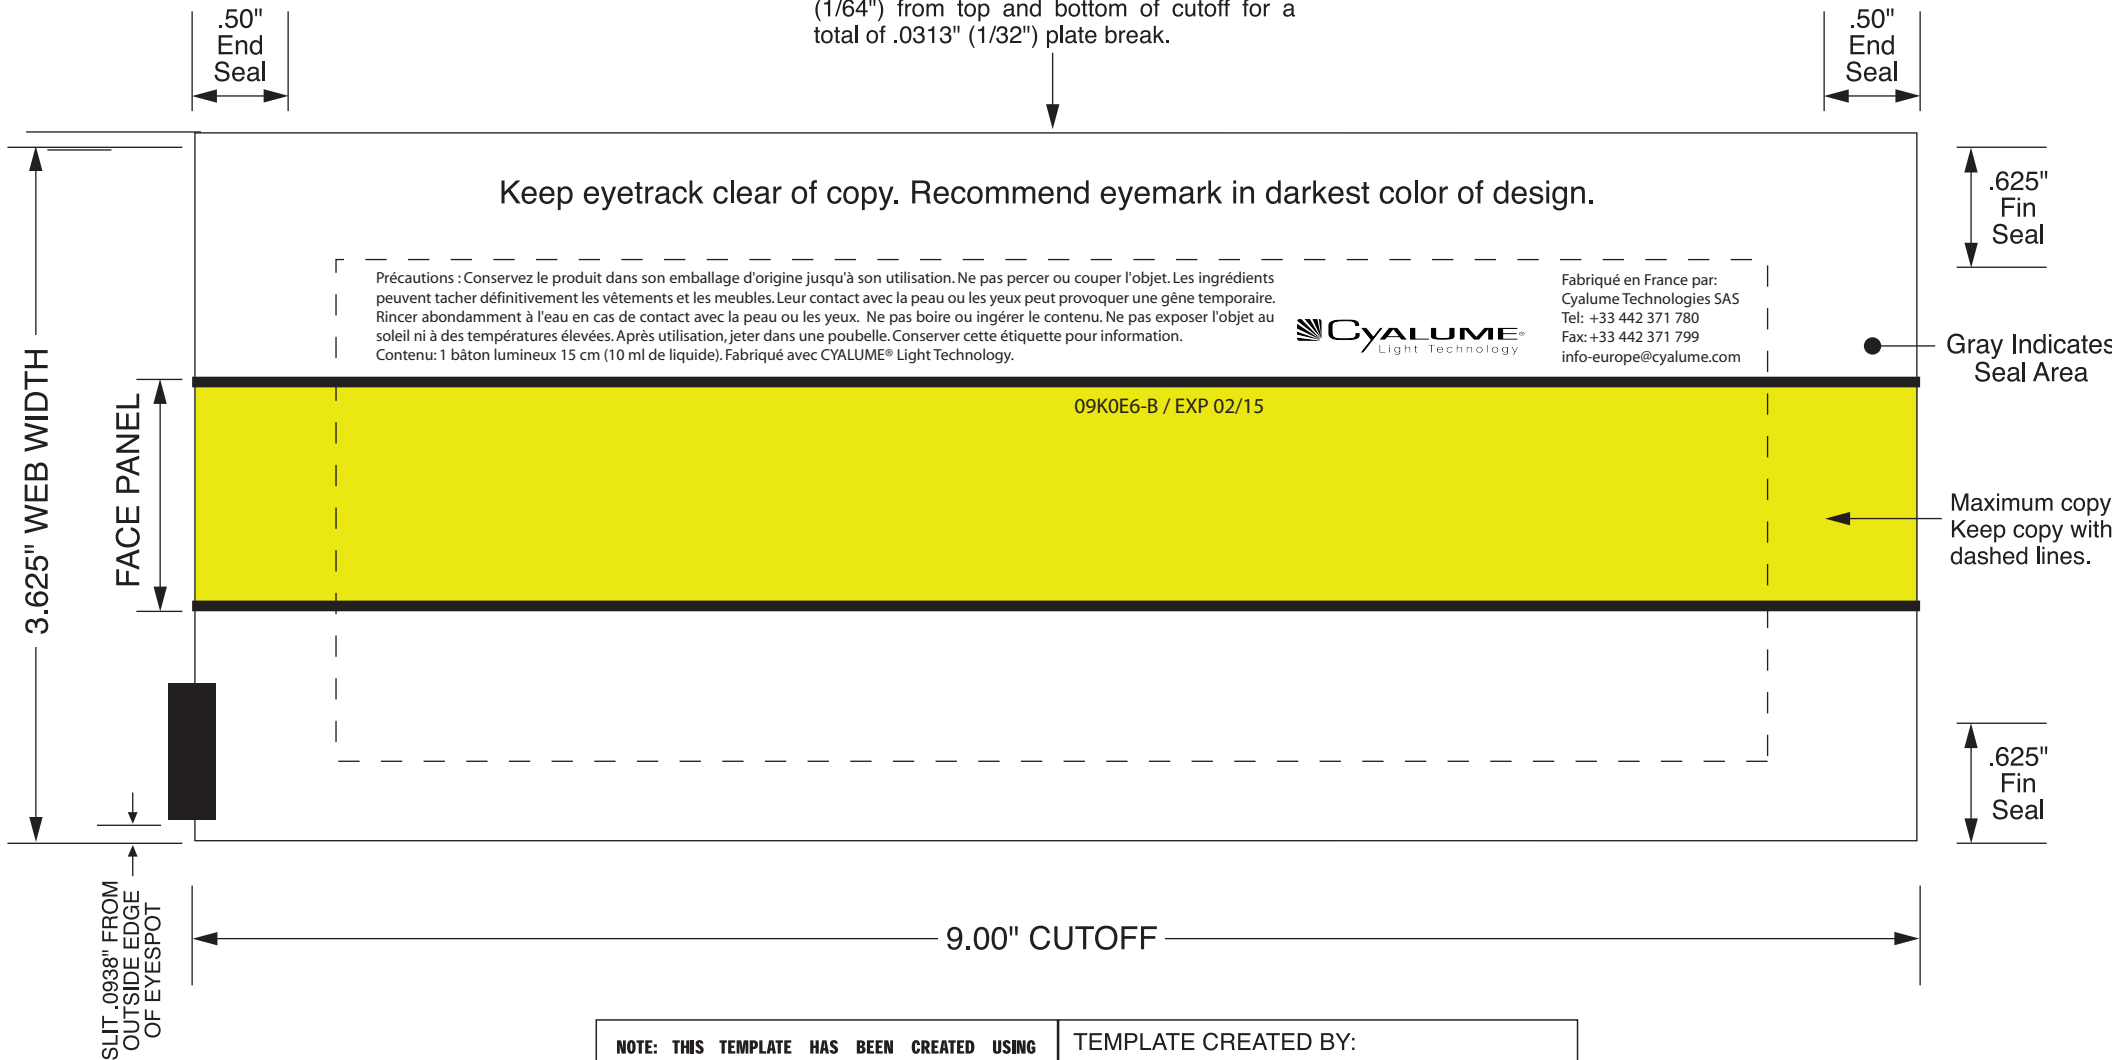

6.00" LIGHTSTICK TEMPLATE

Green/ white

White/ white

Orange/ white

Background can bleed off package if desired. Bleed .0938" (3/32"). And is held back .0156" (1/64") from top and bottom of cutoff for a total of .0313" (1/32") plate break.

NOTE: THIS TEMPLATE HAS BEEN CREATED USING INFORMATION AND DIMENSIONS FURNISHED TO US. PLEASE VERIFY ALL DIMENSIONS ARE CORRECT BEFORE USING.

TEMPLATE CREATED BY:

Date created: _____ Date revised: _____