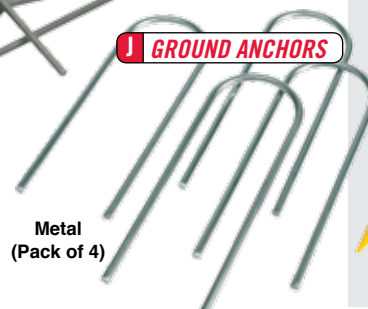

Sizes:
6'0"x3'3" (pair)
4'0"x2'8" (pair)

PRICE PER PAIR

G PLASTIC (10 PACK)

H LINE MARKING MACHINE

Metal
(Pack of 10)

G GROUND PEGS

I LINE MARKING FLUID

Metal
(Pack of 4)