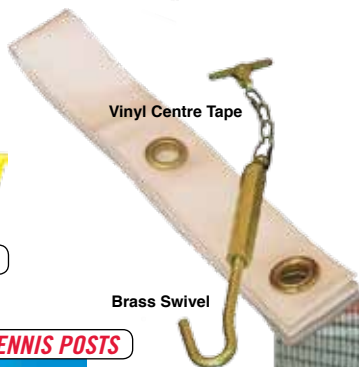

Rackart 23"

Rackart 21"

F TENNIS BALL CLIP

Vinyl Centre Tape

Brass Swivel

A KARAKAL TENNIS RACKETS

(Incl. Headcovers)
PRO Graphite 260 27"
PRO Comp 27"
 Comp/graphite
 Zone 27"
 Zone 25", Orange
 Zone 23", Orange
 Zone 21", Red
 Zone 19", Red
Rackart Tennis Rackets
 Each racket comes complete with a sheet of stickers to personalise your own racket. Incl. racket cover.