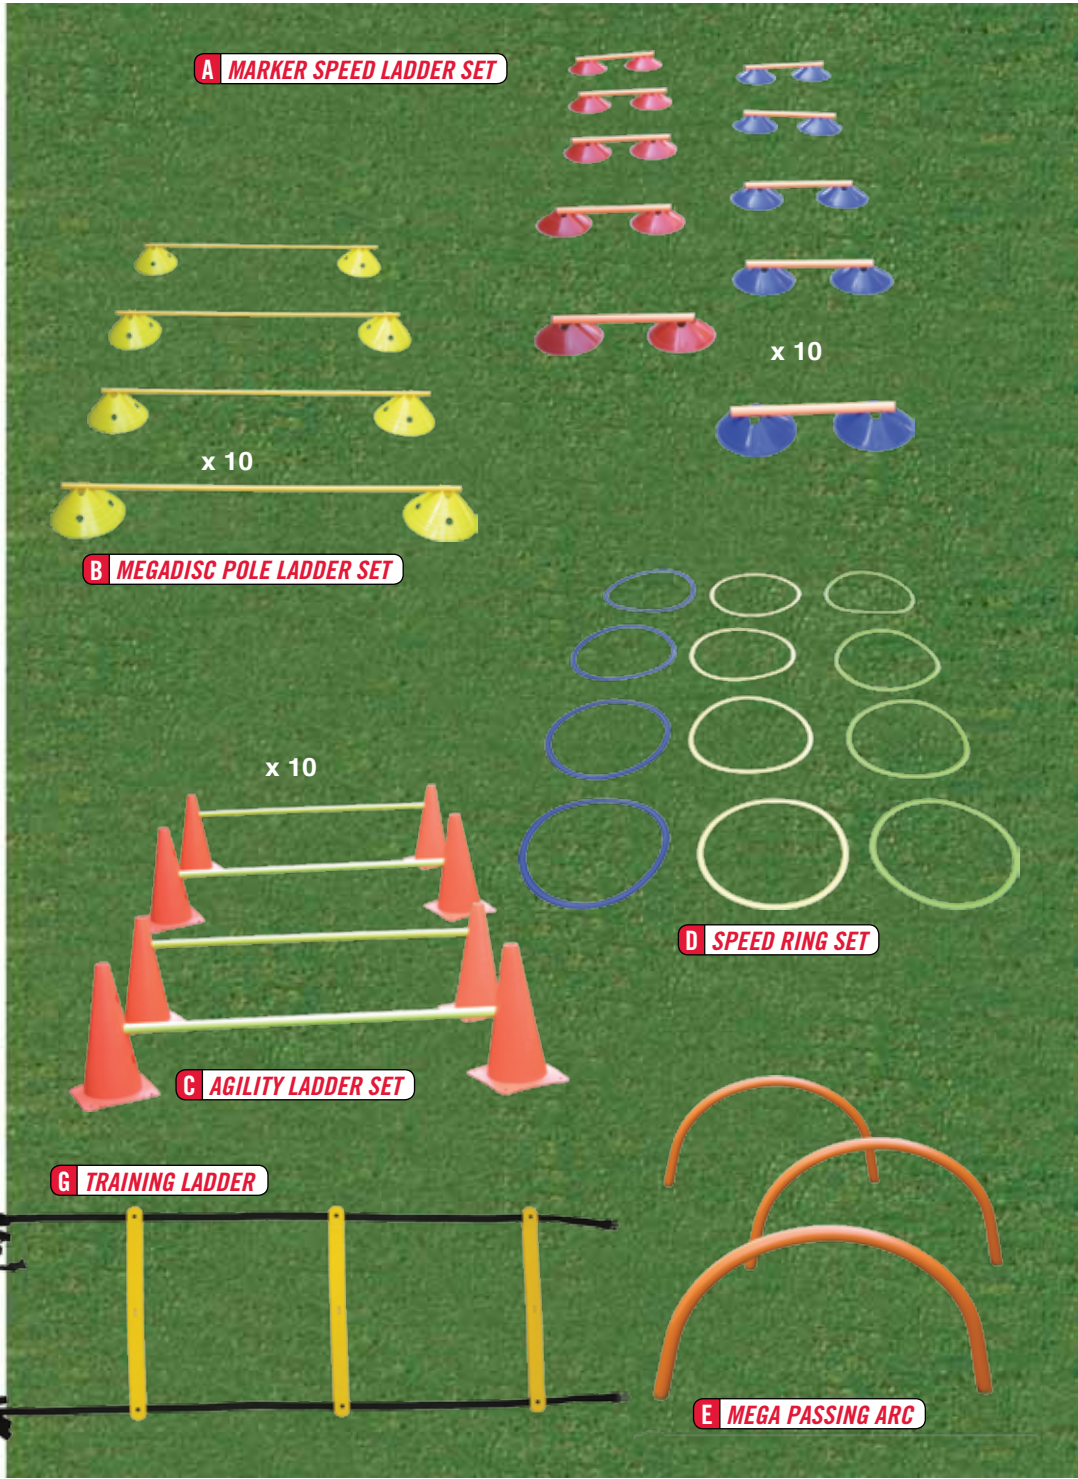

x 10

x 10

C AGILITY LADDER SET

A MARKER SPEED LADDER SET