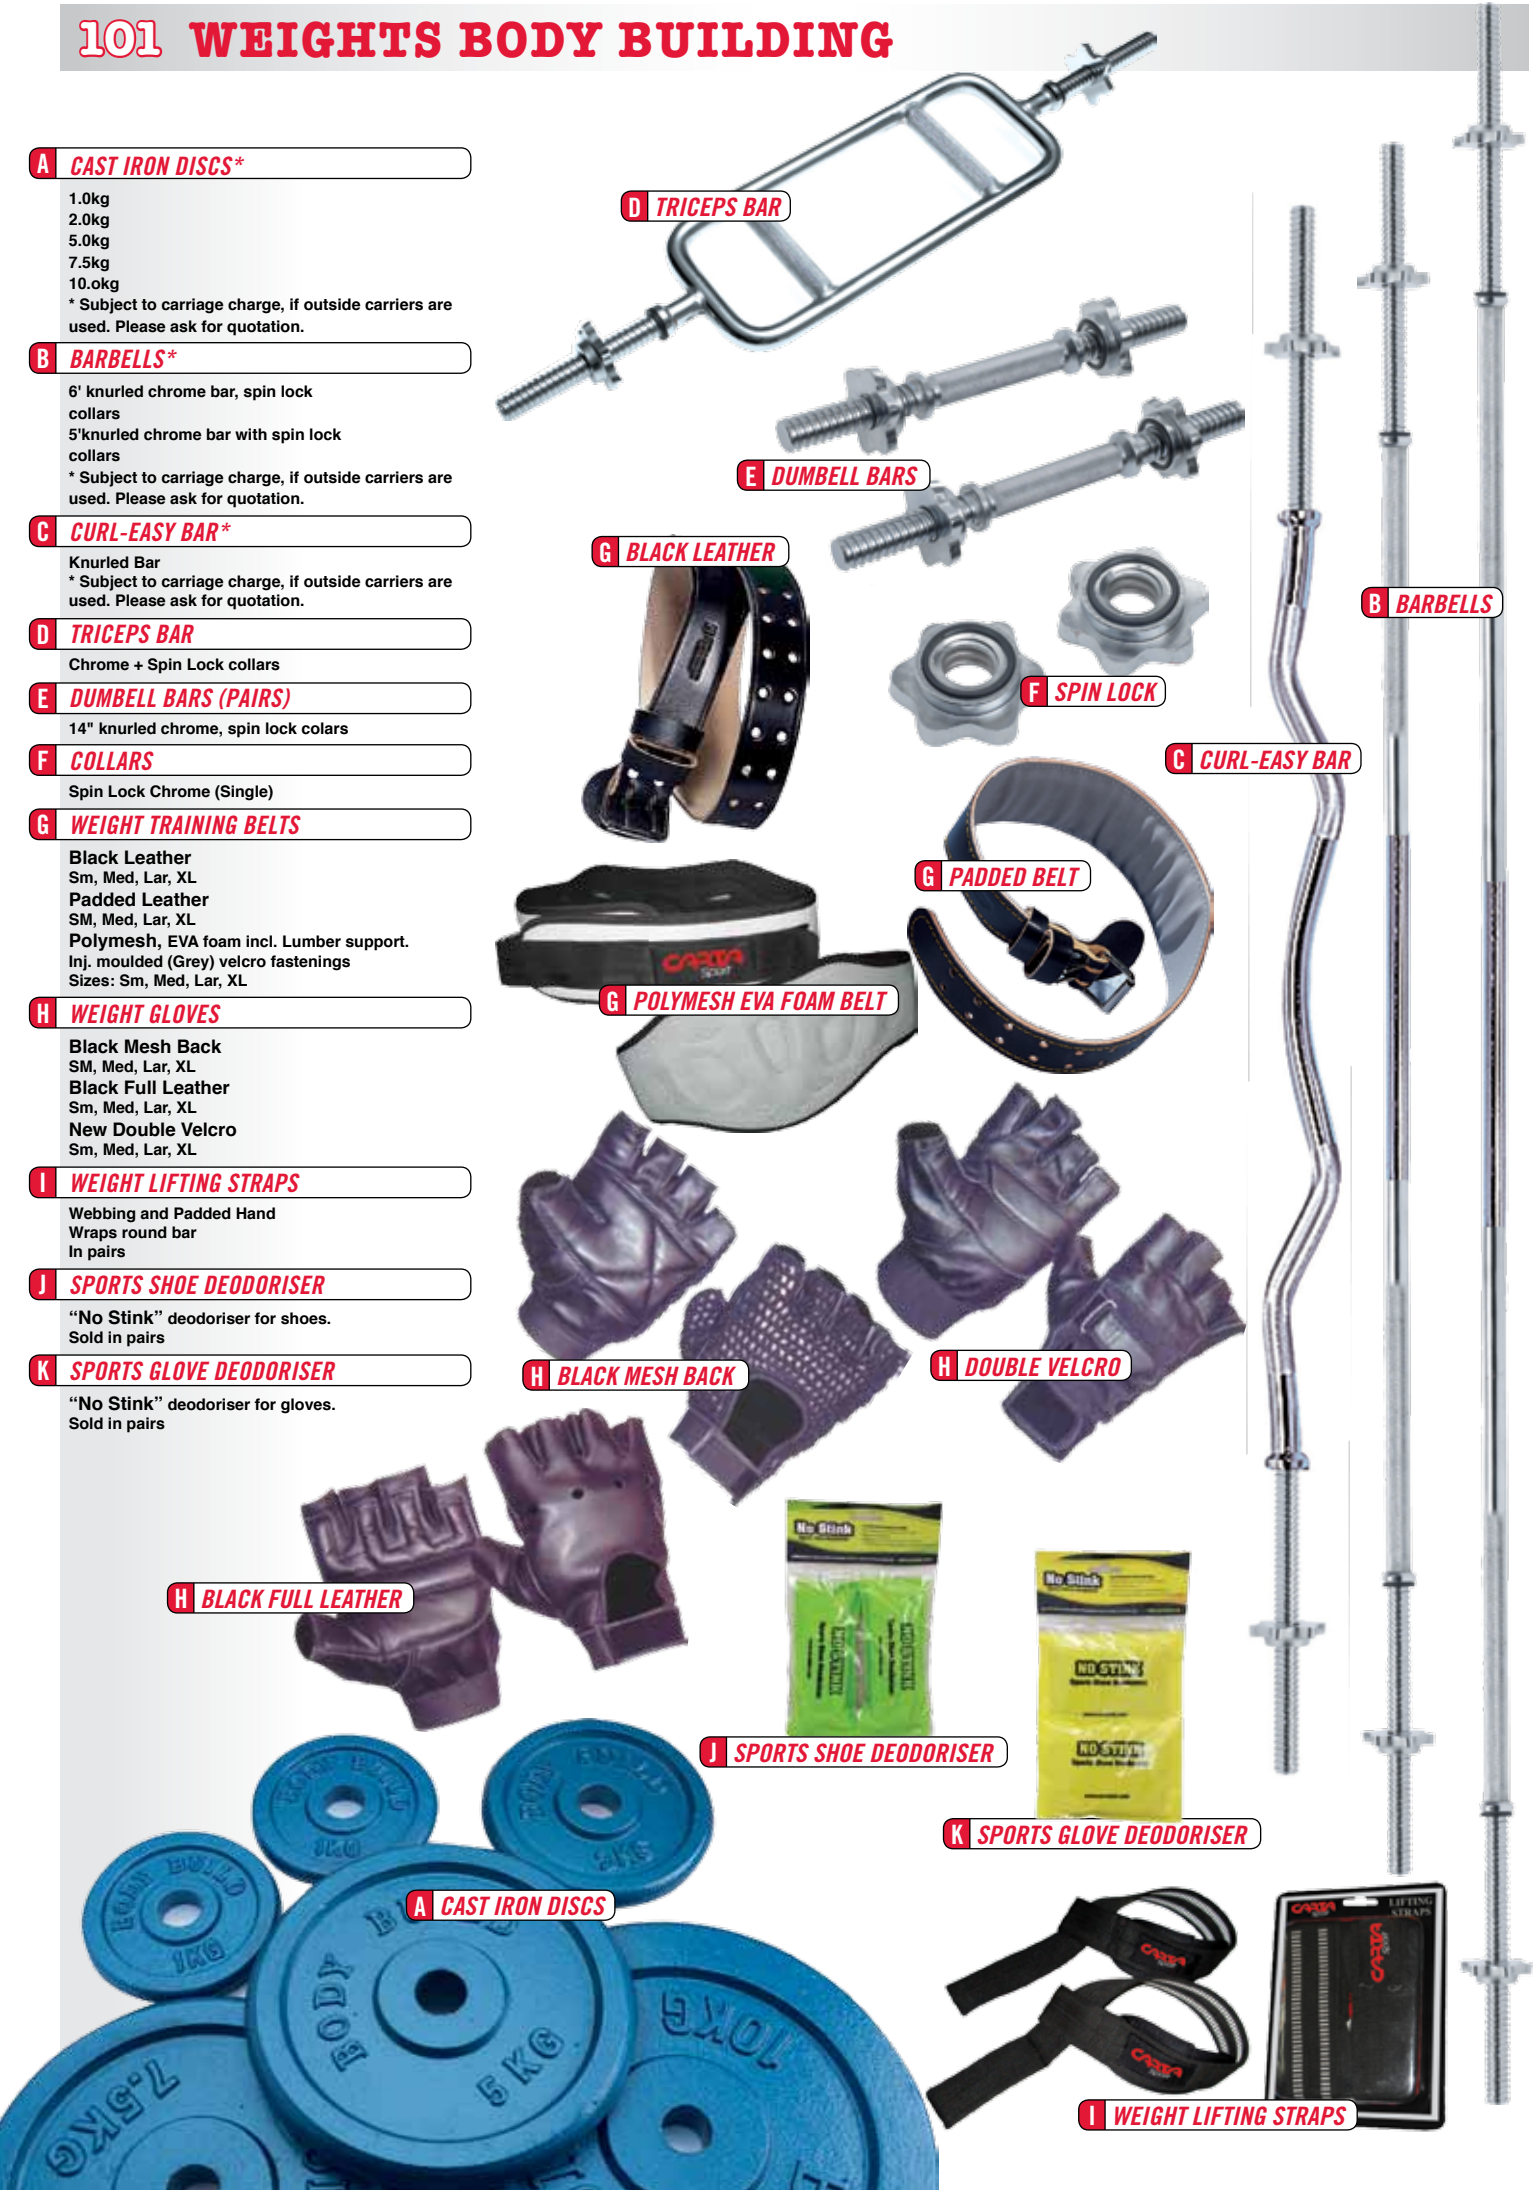

101 WEIGHTS BODY BUILDING

A CAST IRON DISCS*

- 1.0kg
- 2.0kg
- 5.0kg
- 7.5kg
- 10.0kg

* Subject to carriage charge, if outside carriers are used. Please ask for quotation.

B BARBELLS*

- 6' knurled chrome bar, spin lock collars
- 5' knurled chrome bar with spin lock collars

* Subject to carriage charge, if outside carriers are used. Please ask for quotation.

C CURL-EASY BAR*

Knurled Bar

* Subject to carriage charge, if outside carriers are used. Please ask for quotation.

D TRICEPS BAR

Chrome + Spin Lock collars

E DUMBBELL BARS (PAIRS)

14" knurled chrome, spin lock collars

F COLLARS

Spin Lock Chrome (Single)

G WEIGHT TRAINING BELTS

Black Leather

Sm, Med, Lar, XL

Padded Leather

SM, Med, Lar, XL

Polymesh, EVA foam incl. Lumber support.

Inj. moulded (Grey) velcro fastenings

Sizes: Sm, Med, Lar, XL

H WEIGHT GLOVES

Black Mesh Back

SM, Med, Lar, XL

Black Full Leather

Sm, Med, Lar, XL

New Double Velcro

Sm, Med, Lar, XL

I WEIGHT LIFTING STRAPS

Webbing and Padded Hand

Wraps round bar

In pairs

J SPORTS SHOE DEODORISER

"No Stink" deodoriser for shoes.

Sold in pairs

K SPORTS GLOVE DEODORISER

"No Stink" deodoriser for gloves.

Sold in pairs

D TRICEPS BAR

E DUMBBELL BARS

G BLACK LEATHER

F SPIN LOCK

B BARBELLS

C CURL-EASY BAR

G PADDED BELT

G POLYMESH EVA FOAM BELT

H BLACK MESH BACK

H DOUBLE VELCRO

H BLACK FULL LEATHER

J SPORTS SHOE DEODORISER

K SPORTS GLOVE DEODORISER

A CAST IRON DISCS

I WEIGHT LIFTING STRAPS