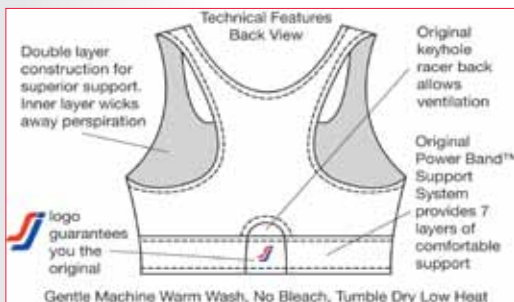

A SPORTJOCK BRAS

STOCK COLOURS: Black, White

	XS 24-28"	S 28-32"	M 32-36"	L 36-40"	XL 40-44"	XXL 44-48"
ACTION Sports Bra Cup Sizes A, B, C	Available to order only	✓ STOCK	✓ STOCK	✓ STOCK	N/A	N/A
SUPER Sports Bra Cup Sizes C, D, DD, E, F	Available to order only	✓ STOCK	✓ STOCK	✓ STOCK	✓ STOCK	Available to order only