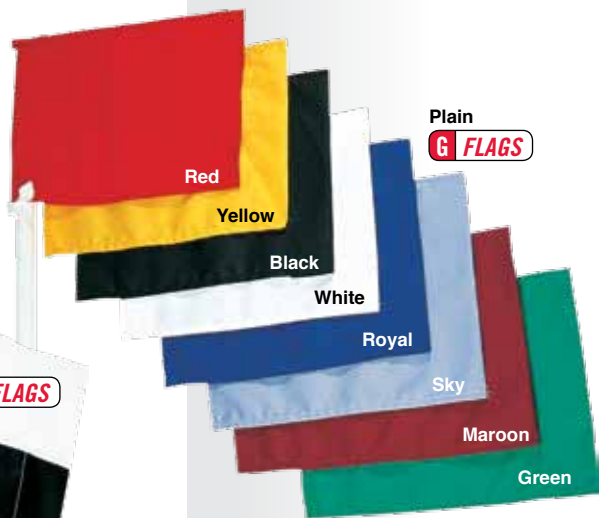

G FLAGS

G FLAGS

Red

Yellow

Black

White

Royal

Sky

Maroon

Green

Black/White

Green/White

Royal/White

Scarlet/White

Navy/White