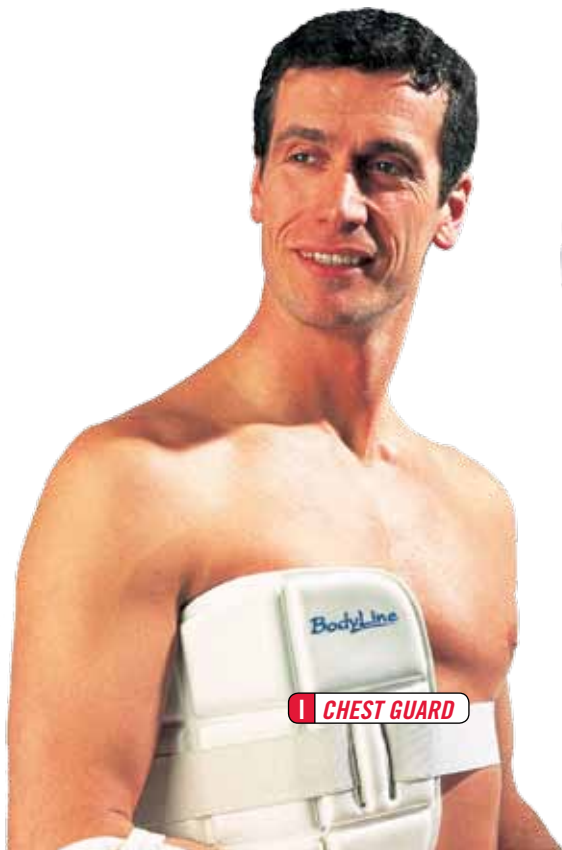

I CHEST GUARD