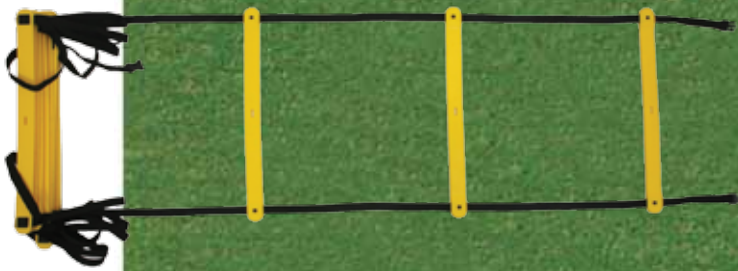

F SPARE 30" POLES

I AGILITY DOTS