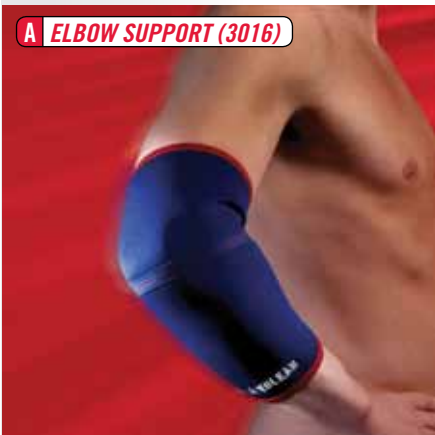

A OPEN KNEE FREE (3041)

A ELBOW SUPPORT (3016)