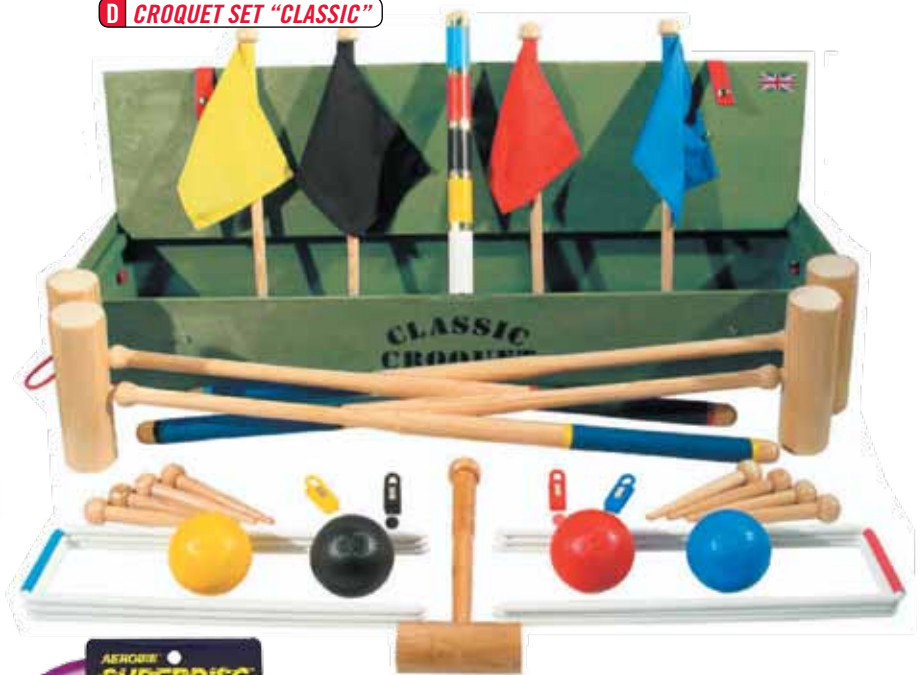

E FRISBEES

The original and best brand
"Ultimate" White, Red 175gm

F AEROBIE

Aerobie "Superdisc"
Aerobie 13" "Pro Ring"
Aerobie 10" "Sprint Ring"

G AERO HOWLER

Nerf Vortex Aero Howler

A CHROME BOULES

B PLASTIC BOULES

D CROQUET SET "CLASSIC"

E ULTIMATE FRISBEES

F AEROBIE "SUPERDISC"

F AEROBIE 13" "PRO RING"

F AEROBIE 10" "SPRINT RING"

G AERO HOWLER

C TRACE & BALL

C SWINGBALL