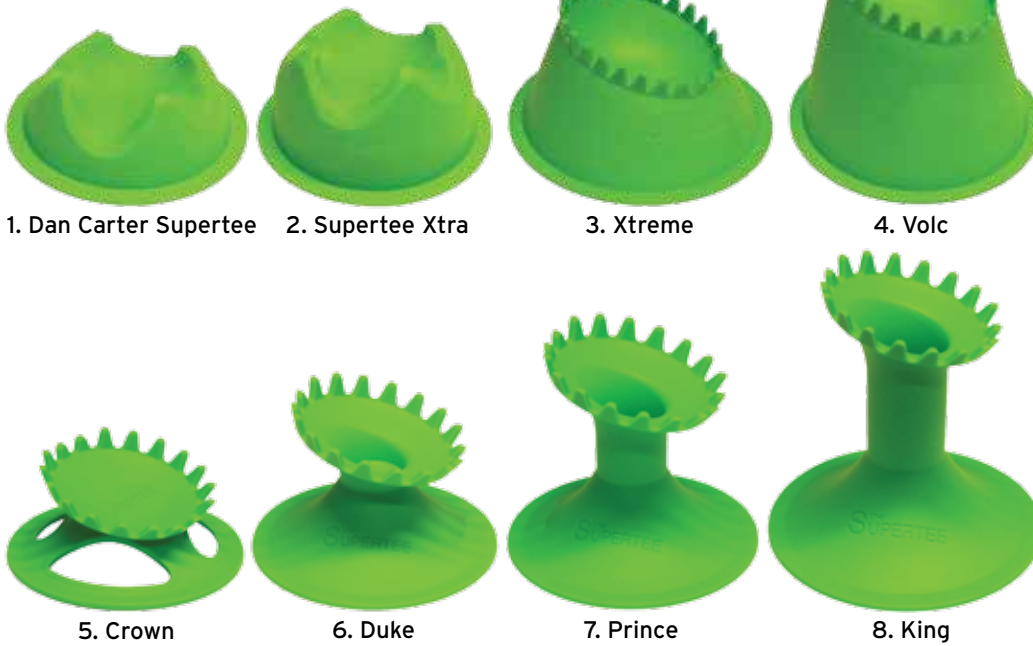

A DAN CARTER SUPERTEES

1. Dan Carter Supertee 2. Supertee Xtra

3. Xtreme

4. Volc