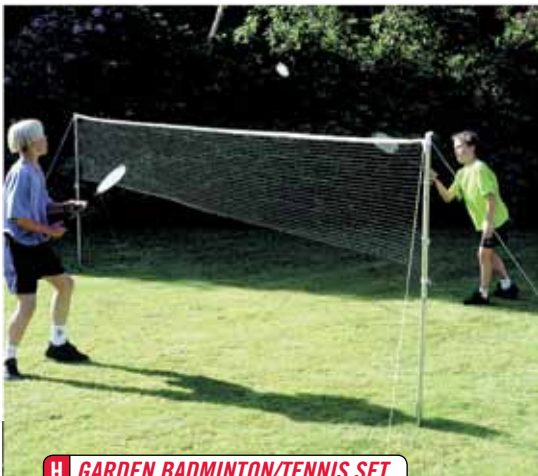

M BADMINTON RACKET SET

Pro-Kennex set
Incl. 2 rackets + shuttle

H GARDEN BADMINTON/TENNIS SET