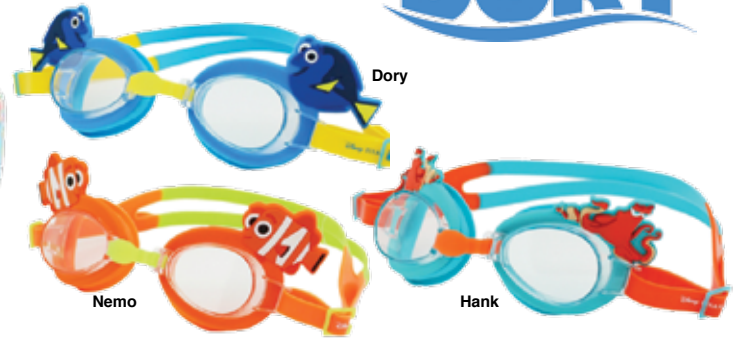

F DIVE STICKS

Age 3+
Set of 4

G CLAM HUNT

Age 3+
Set of 3 clams

H SEAL & SEARCH

Age 3+

I ZOGGY SOAKERS

Pk. of 3 foam characters
To encourage confidence

J DIVE RINGS

Sets of 3 Dive Rings

K SEAL FLIPS

Sets of 5 (for blowing)

L ZOGGS FLOAT DISCS

Set of 4 discs
2 - 6 yrs. Max wt. = 25kgs

A FINDING DORY

- Finding Dory - Goggles x 3 styles
"Dory", "Hank", "Nemo"
0-6 yrs
- Finding Dory - Armbands x 2 styles
"Hank", "Dory"
1-6 yrs only
- Finding Dory - Squirts (x 3)
- Finding Dory - Soakers (x 2)
- Finding Dory - Mini Kickboards (3-12 yrs)
2 x styles: "Hank", "Dory"

Dory

Nemo

Hank

B PEPPA PIG

- Peppa Pig Swim Goggles (1 - 6 yrs)
George (Blue)
Peppa (Pink)
- Peppa Pig Armbands (2 - 6 yrs)
George (Blue)
Peppa (Pink)
- Peppa Pig "Squirts"
- Peppa Pig "Soakers"
- Peppa Pig "Mini Kick Board"