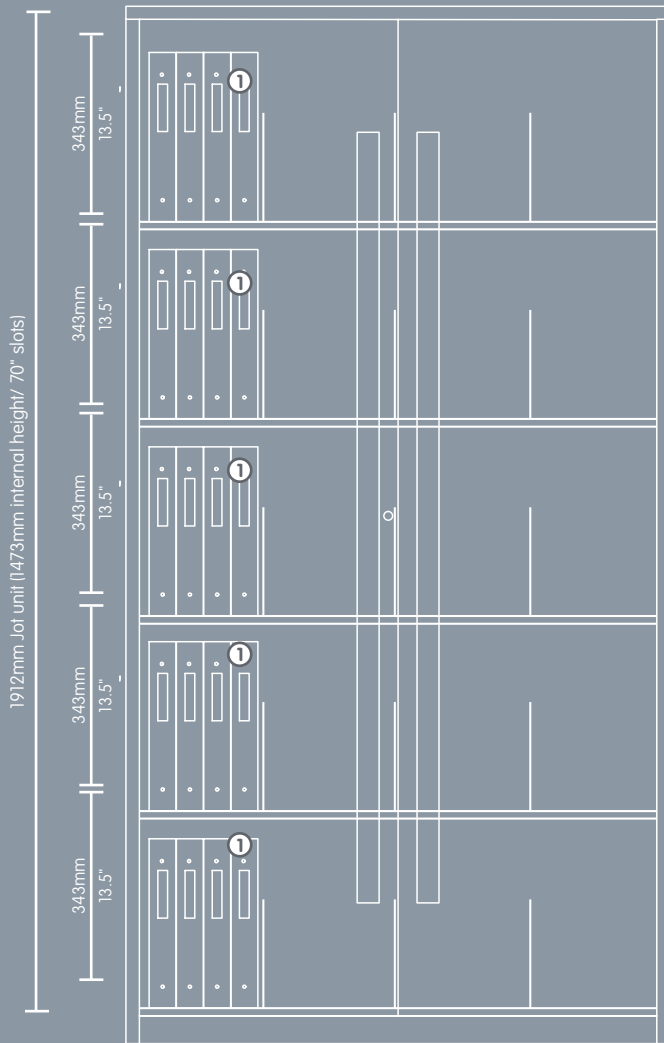

EXAMPLE

Unit Example:

Unit chosen: 1000mm (w) x 500mm (d) x 1912mm (h) Jot hinged door unit.

Components chosen:

1. Slotted shelf with divider.

5 of these components together fit into 1912mm high Jot hinged door.

TIP

The bottom of the unit can be used as a shelf if desired. If used remember to leave space before inserting the next component. Any surplus internal space can be distributed throughout the unit.

INTERNAL HEIGHTS

JOT UNIT	1912mm 72" Door	1607mm / 60" Door	1302mm 48" Door	997mm 36" Door	720mm 24" Door	60" Door	48" Door	36" Door	24" Door
HINGED DOOR	1778mm or 70"	1473mm or 58"	1168mm or 46"	864mm or 34"	1181mm or 46"	-	-	-	-
COMBINATION HINGED DOOR	-	-	-	-	-	1473mm or 58"	1168mm or 46"	864mm or 34"	559mm or 22"

Please note side filers and flippers are fixed height, only 1 component can fit in 1 drawer or flipper at one time.