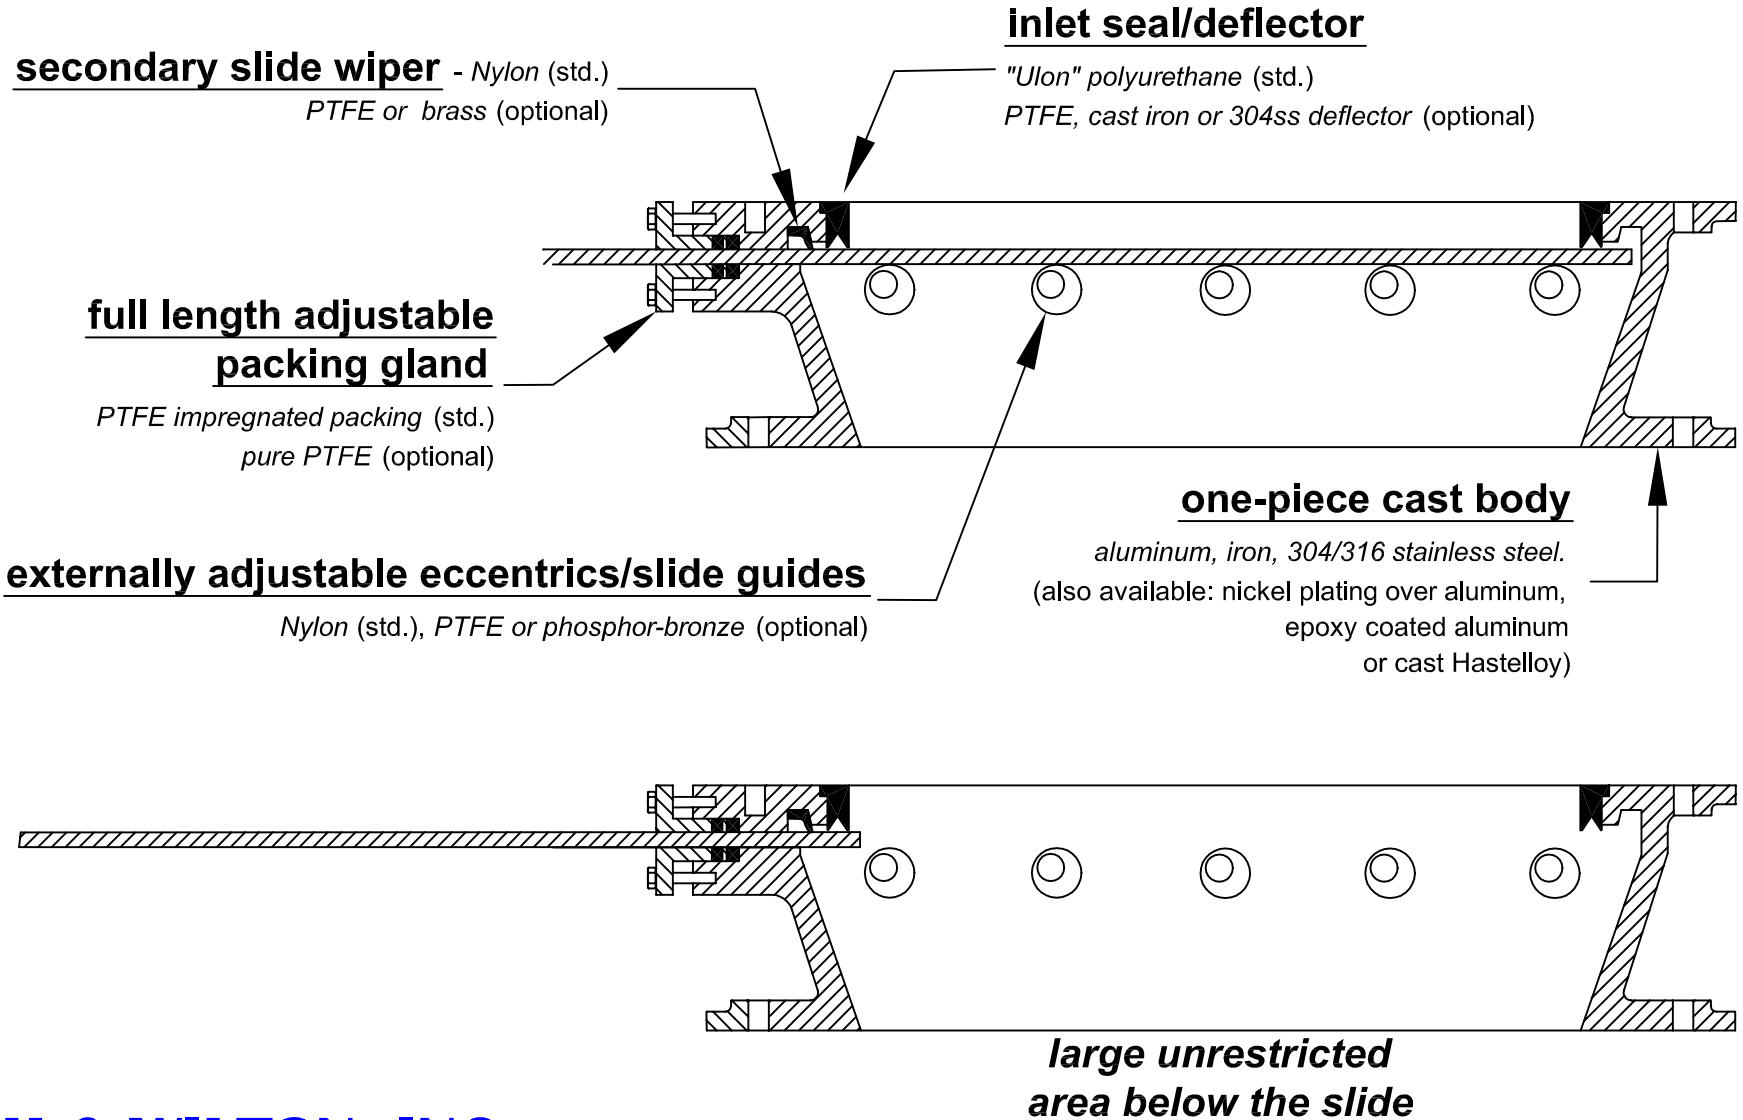

"SB" Series Slide Gate Valve

BUSH & WILTON, INC.

P.O. Box 691385 | Charlotte, NC 28227- 7024

Tel: 704.573.6858 | Fax: 704.573.6802

mail@bushandwilton.com

http://www.bushandwilton.com