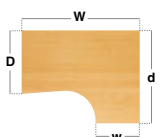

- Ergonomic right hand desktops with graphite cantilever frame
- Three drawer fixed pedestal with three shallow drawers