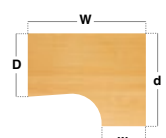

- Ergonomic right hand desktops with panel ends and two cable access ports
- Three drawer fixed pedestal with three shallow drawers