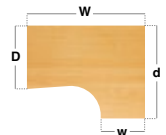

- Ergonomic right hand desktops with panel ends and two cable access ports
- Two drawer fixed pedestal which accepts A4 and foolscap files