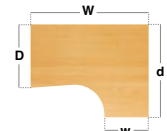

- Ergonomic right hand desktops with graphite cantilever frame
- Ideal to fit into corners or cluster together to maximise office space