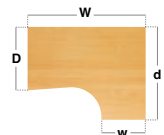

- Ergonomic right hand desktops with panel ends and two cable access ports
- Ideal to fit into corners or cluster together to maximise office space