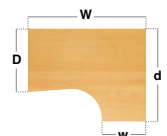

- Ergonomic right hand desktops with graphite cantilever frame
- Two drawer fixed pedestal which accepts A4 and foolscap files