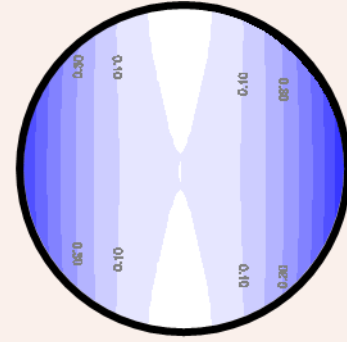

Custom Blended Bifocal

Mean Power

CUSTOM BLENDED BIFOCAL

The **Custom Blended Bifocal** allows a choice of segment diameter, segment position and blended region width

Custom Single Vision

Standard
Single Vision
lenses

Spherical +4.00 lens

Toric +4.00 -2.00 lens

Custom
Single Vision
lenses

CUSTOM SINGLE VISION

Custom Single Vision Lenses, using Digital EyeView technology, minimises unwanted astigmatism associated with conventional single vision lenses.