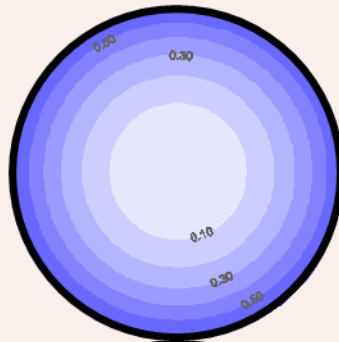

Custom Blended Bifocal

Mean Power

CUSTOM BLENDED BIFOCAL

The **Custom Blended Bifocal** allows a choice of segment diameter, segment position and blended region width

Custom Single Vision

Standard
Single Vision
lenses

Spherical +4.00 lens

Toric +4.00 -2.00 lens

Custom
Single Vision
lenses

CUSTOM SINGLE VISION

Custom Single Vision Lenses, using Digital EyeView technology, minimises unwanted astigmatism associated with conventional single vision lenses.