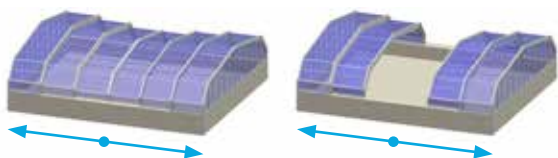

# 4707

**R1 Retraction / Largest Modules at the End**

**R2 Retraction / Largest Modules in the Middle**

**R3 Retraction / Largest Modules at the Fixed End**

## SKYLIGHT ROOFS CLEARSKY

ClearSky, retractable vaulted skylights are designed for large span opening roof lights. Operation is generally motorized; (manual option is available) utilizing SecurTrak™ system for structural safety and ease of operation. With ClearSky retractable skylights, your enclosed spaces are no longer limited to being indoors spaces only, open it and there is nothing left between you and the blue sky. ClearSky retractable vaulted skylights are manufactured to sites specific and user needs from 8 base models.