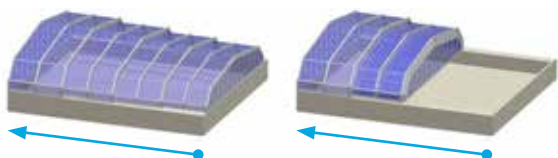

# 4707

**R1 Retraction / Largest Modules at the End**

**R2 Retraction / Largest Modules in the Middle**

**R3 Retraction / Largest Modules at the Fixed End**

## SKYLIGHT ROOFS CLEARSKY

ClearSky, retractable vaulted skylights are designed for large span opening roof lights. Operation is generally motorized; (manual option is available) utilizing SecurTrak™ system for structural safety and ease of operation. With ClearSky retractable skylights, your enclosed spaces are no longer limited to being indoors spaces only, open it and there is nothing left between you and the blue sky. ClearSky retractable vaulted skylights are manufactured to sites specific and user needs from 8 base models.