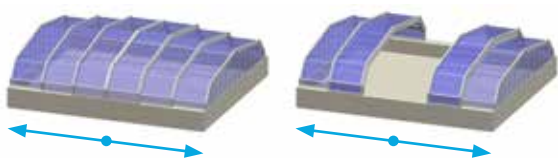

# 4707

**R1 Retraction / Largest Modules at the End**

**R2 Retraction / Largest Modules in the Middle**

**R3 Retraction / Largest Modules at the Fixed End**

## SKYLIGHT ROOFS CLEARSKY

ClearSky, retractable vaulted skylights are designed for large span opening roof lights. Operation is generally motorized; (manual option is available) utilizing SecurTrak™ system for structural safety and ease of operation. With ClearSky retractable skylights, your enclosed spaces are no longer limited to being indoors spaces only, open it and there is nothing left between you and the blue sky. ClearSky retractable vaulted skylights are manufactured to sites specific and user needs from 8 base models.