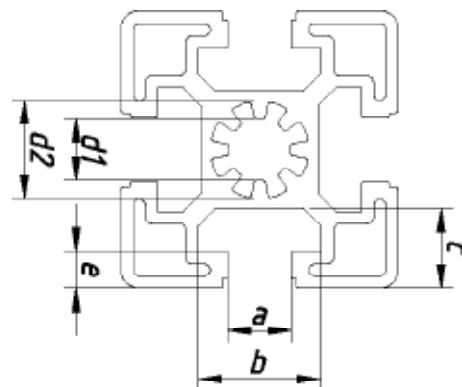

6	8	10
a	$6,0 +0,3/-0$	$8,0 +0,3/-0$	$10,0 +0,4/-0$
b	$12 \pm 0,2$	$16,5 \pm 0,2$	$20,1 \pm 0,25$
c	$5,5 \pm 0,15$	$9,0 \pm 0,15$	$12,5 \pm 0,15^*$
d	$1,5 \pm 0,15$	$2,2 \pm 0,15$	$6,0 \pm 0,15$
e	$0,2 \pm 0,1$	$0,2 \pm 0,1$	$0,2 \pm 0,1$
d1	$5,5 +0,2/-0,1$	$7,3 +0,2/-0,1$	$10,0 \pm 0,15$