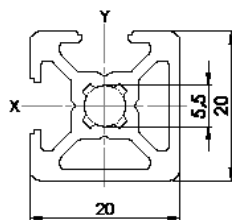

Item Code	SP 20202NE
I_x	0,76 cm⁴
I_y	0,76 cm⁴
W_x	0,72 cm³
W_y	0,72 cm³
G	0,49 kg/m
A	1,82 cm²
VPE / PU	20 Stk. / pcs.
L	3000 mm