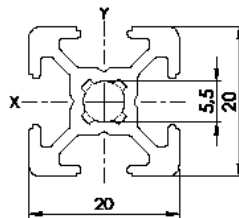

Series B Base 20

Item Code	B6 2020
I_x	0,68 cm⁴
I_y	0,68 cm⁴
W_x	0,68 cm³
W_y	0,68 cm³
G	0,44 kg/m
A	1,63 cm²
VPE / PU	20 Stk. / pcs.
L	3000 mm