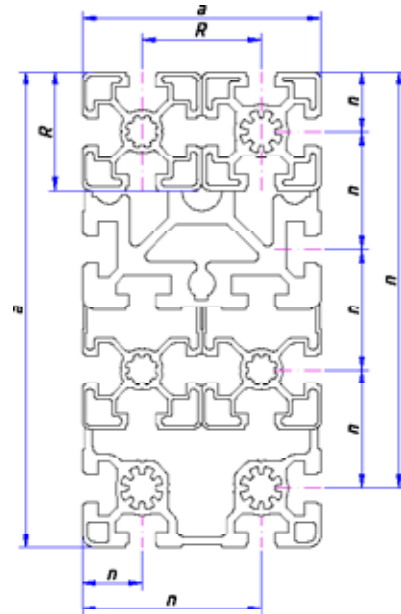

## Tolerances Series B

Edge length of profile		Tolerances
a [mm]		Sense of proportion a respectively
at	to	Position of nut $\pm$ [mm]
0	20	$\pm 0,15$
20	30	$\pm 0,2$
40		$+0,6$
40	60	$\pm 0,3$
80		$+0,8$
80	100	$\pm 0,4$
120		$+1,0$