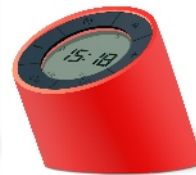

G001RD - happy red