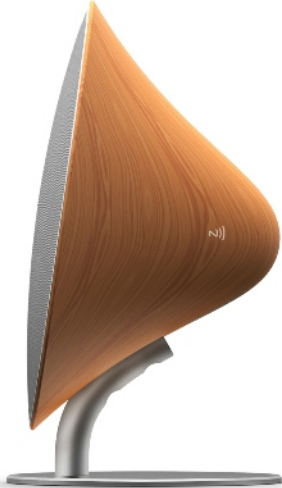

GK28HO - Beech Halo One