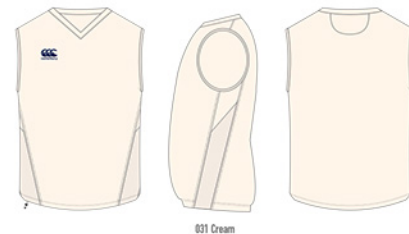

CRICKET OVERSHIRT

MENS: E55 3362 SIZES: XS - 4XL
JUNIOR: E75 3362 AGES: 6-14

- 100% Polyester
- Printed navy CCC 904 lower logo
- Self fabric v-neck collar