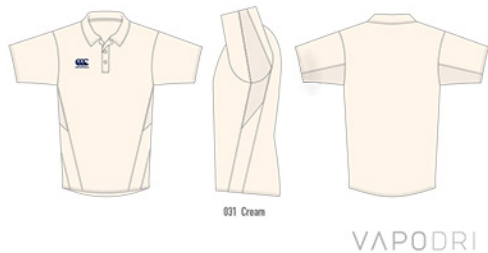

CRICKET SHIRT

MENS: E53 3784 SIZES: XS - 4XL
JUNIOR: E73 3784 AGES: 6-14

- 100% Polyester, 130gsm
- Vapodri technology
- Self fabric collar and placket
- Printed navy CCC 904 lower logo