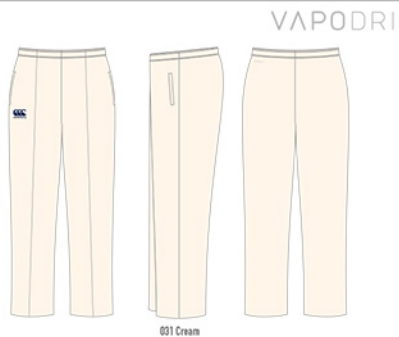

CRICKET TROUSER

MENS: E51 2620 SIZES: XS - 4XL
JUNIOR: E71 2620 AGES: 6-14