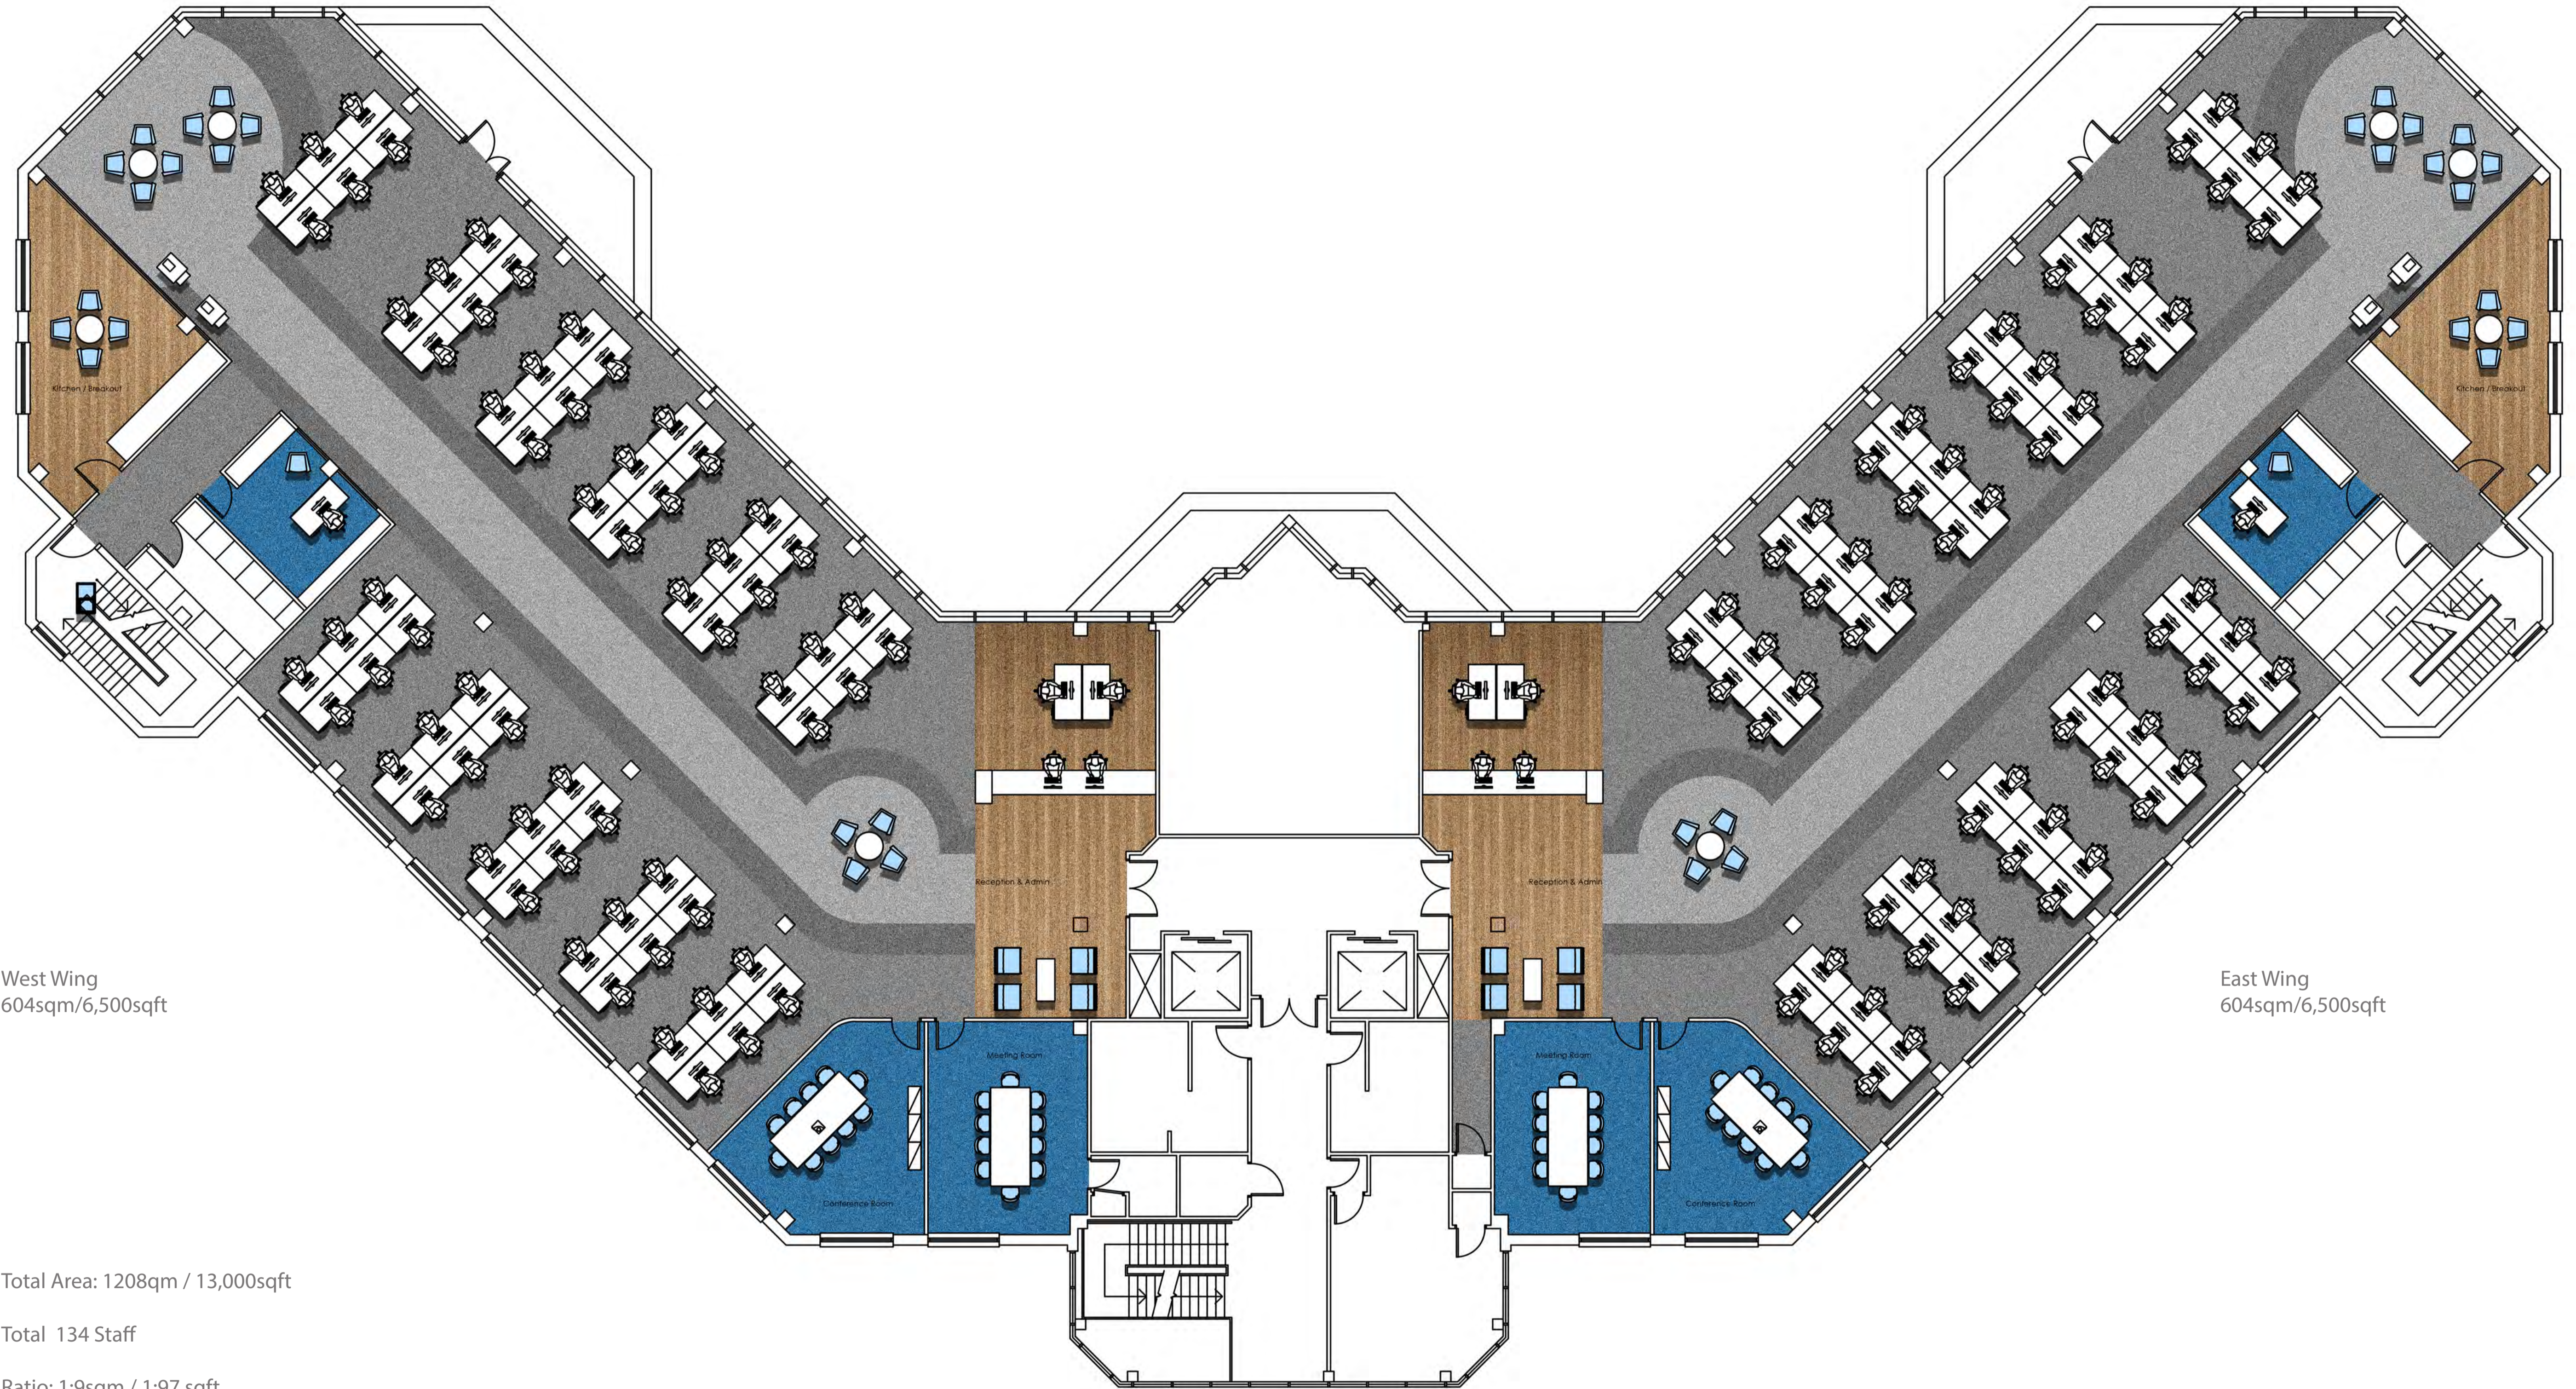

West Wing
604sqm/6,500sqft

East Wing
604sqm/6,500sqft

Total Area: 1208qm / 13,000sqft

Total 134 Staff

Ratio: 1:9sqm / 1:97 sqft

West Wing
604sqm/6,500sqft

East Wing
604sqm/6,500sqft

Total Area: 1208qm / 13,000sqft

Total 134 Staff

Ratio: 1:9sqm / 1:97 sqft