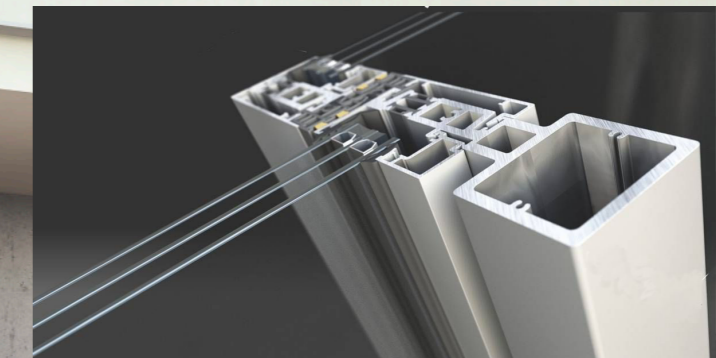

Dutemänn Glide-S slim-line aluminium profile

- ✓ 47mm Mullion
- ✓ Pocket Slider
- ✓ Mono Track
- ✓ Double Track
- ✓ Triple Track
- ✓ Bead Glazed
- ✓ 28mm Low Threshold
- ✓ Up to 400Kgs Per Sash

Ultra Slim Sightlines **47mm mullion**

Incorporating ultra slim profiles including a 47mm mullion and a fully weathered 28mm up stand threshold. With contemporary handles fitted as standard.

Our unique Glide-S sliding mechanism lifts the sash to deliver smooth effortless operation and performance of up to 400 kilos per panel. The reinforced frame allows for extended openings, maintaining superb unhindered views of wonderful vistas. Capitalize on brightening and inspiring spaces with maximum glass areas spanning 6.7m wide by 3.2m in height in just two panels.