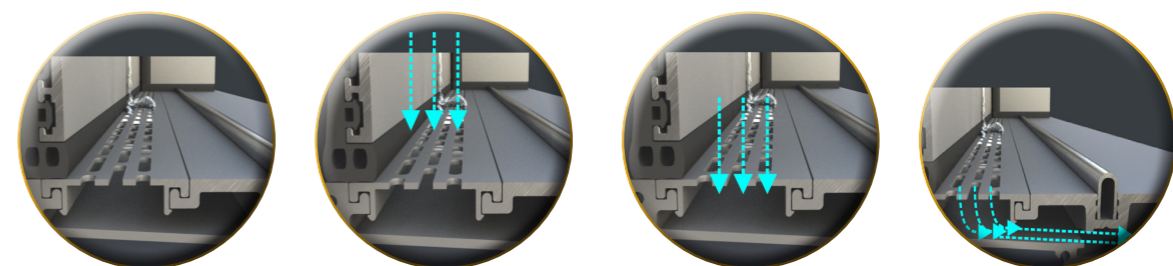

The harmonisation of slim sight-lines and our superb lift mechanism means Dutemänn Glide-S provides architectural flexibility and design for any patio door installation. Appealing for contemporary new build, high rise and roof-tops yet gracious for more traditional installations, Dutemänn Glide-S can meet the various needs of every project.

Huge Flexibility

Exceptional structural integrity gives the system huge flexibility. Capable of spanning an aperture of 6.7m wide by 3.2m in height in just two panels, the system is ideal for spanning large spaces.

Secure

Multi-point locking and high security cylinders offered as standard. Track options deliver flexible opening and closing of sashes.

Weatherproof

Industry leading threshold drainage system along with the system resting on weather seals when closed meaning exceptional weather tightness.

Sophisticated water evacuation system

Your Dutemänn Authorised Installer

Dutemänn Glide-S

DUTEMÄNN
exceeds expectations

Dutemänn is a trade manufacturer of quality bifold doors and aluminium patio and aluminium composite entrance doors. We work as a specialist supplier of products to other fabrication business who don't want to disrupt their core production to manufacture a non-core product and to installers, supplying retail and commercial markets, plus developers and builders. Our doors and service quality speaks for itself and it's why our customers choose us.