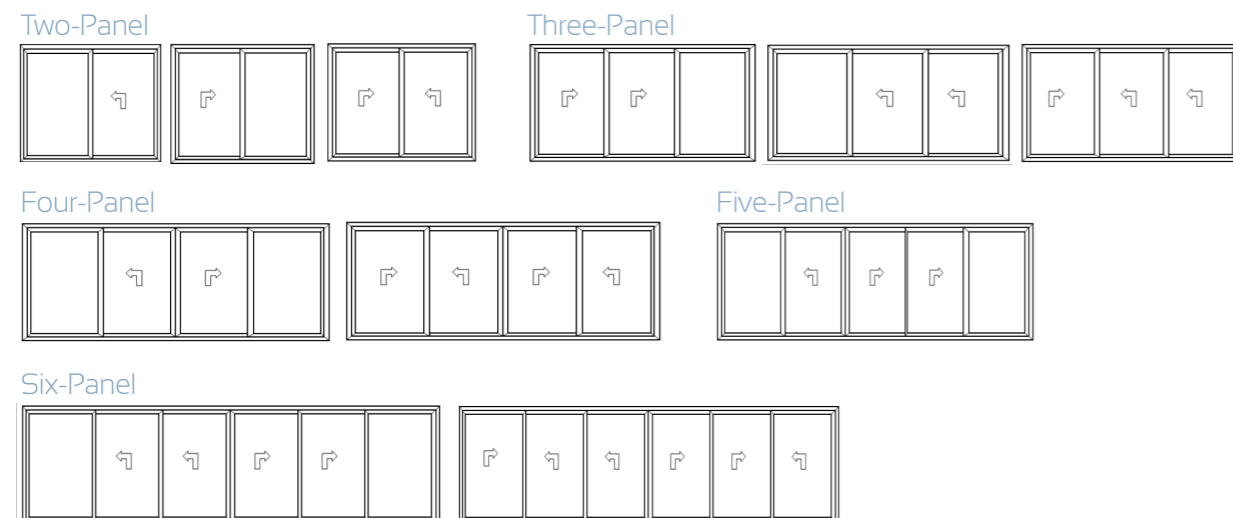

Track Options

Dutemänn Glide-S has it covered; offering mono, double, triple and pocket track options, allowing for various combinations of both fixed and opening sashes.