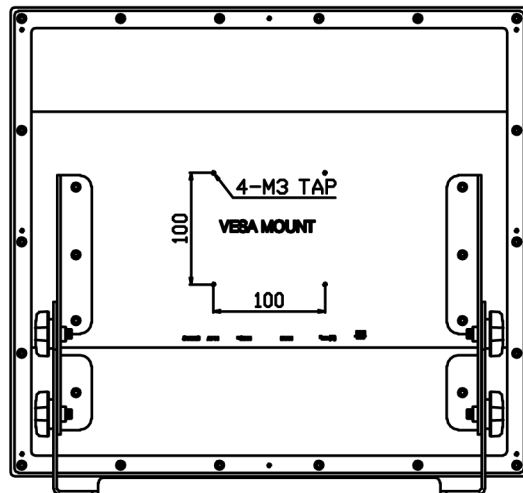

Big Bay Tech DIBM-19-15A

Front side Controls

Input/output specification of back side

All dimensions in millimetres
(Not to scale)