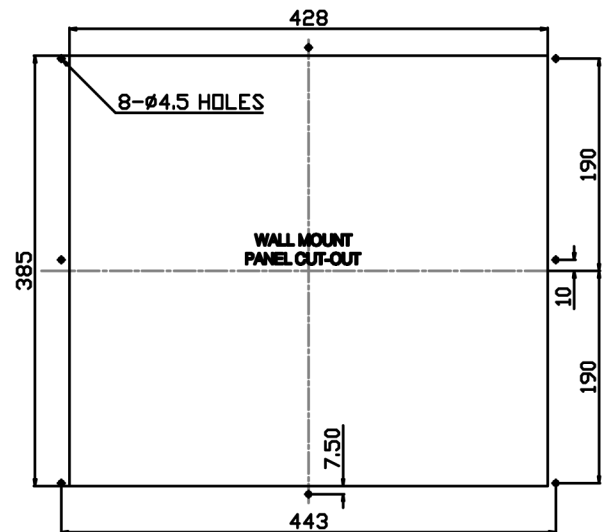

Big Bay Tech DIBM-19-15A

Front side Controls

Input/output specification of back side

All dimensions in millimetres
(Not to scale)