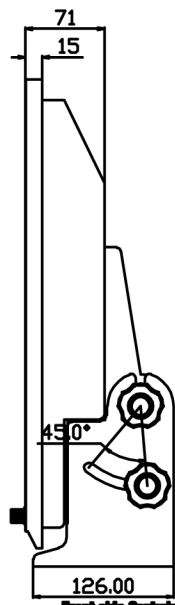

Big Bay Tech DIBM-19-15A

Front side Controls

Input/output specification of back side

All dimensions in millimetres
(Not to scale)