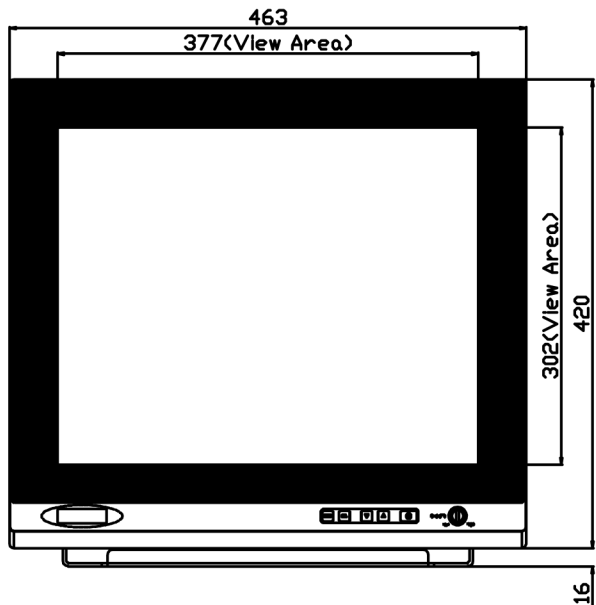

Big Bay Tech DIBM-19-15A

Front side Controls

Input/output specification of back side

All dimensions in millimetres
(Not to scale)