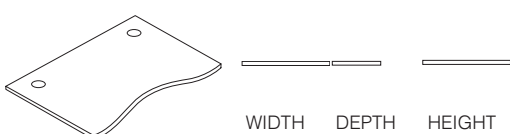

Double Wave Top with Cable Ports.

Fixed top. Select a double wave frame with this item.

SOLOTOP1609 *** DWCP	1600mm	800/900	25mm
SOLOTOP1809 *** DWCP	1800mm	800/900	25mm

Accessories.

You need to order a frame.

SOLMODDW1609 ***	SOLMODTRAY1600 ***
SOLMODDW1809 ***	SOLMODTRAY1800 ***