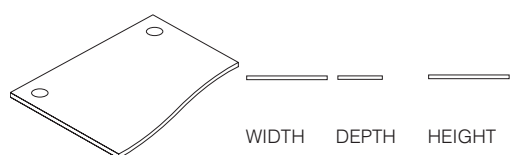

Single Wave Top with Cable Ports (RH/LH).

Fixed top. Select a single wave frame with this item.

SOLOTOP1610 *** RHCP	1600mm	800/1000	25mm
SOLOTOP1810 *** RHCP	1800mm	800/1000	25mm
SOLOTOP1610 *** LHCP	1600mm	800/1000	25mm
SOLOTOP1810 *** LHCP	1800mm	800/1000	25mm