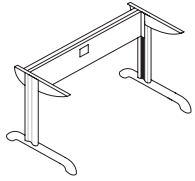

Double Wave Top with Cable Ports.

Fixed top. Select a double wave frame with this item.

SOLOTOP1609 *** DWCP	1600mm	800/900	25mm
SOLOTOP1809 *** DWCP	1800mm	800/900	25mm

Accessories.

You need to order a frame.

RECTANGULAR FRAME

CABLE TRAY

SOLMODDW1609 ***	SOLMODTRAY1600 ***
SOLMODDW1809 ***	SOLMODTRAY1800 ***

/frames

Frame for Rectangular Tops.

For use with a rectangular tops, 720mm high with tops.

	WIDTH	DEPTH	HEIGHT
SOLMODDSK0808 ***	800mm	800mm	720mm
SOLMODDSK1008 ***	1000mm	800mm	720mm
SOLMODDSK1208 ***	1200mm	800mm	720mm
SOLMODDSK1408 ***	1400mm	800mm	720mm
SOLMODDSK1608 ***	1600mm	800mm	720mm
SOLMODDSK1808 ***	1800mm	800mm	720mm