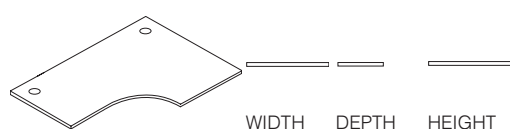

Workstation Top with Cable Ports (RH/LH).

Fixed top. Select a workstation frame with this item.

SOLOTOP1612 *** RHCP	1600mm	1200mm	25mm
SOLOTOP1812 *** RHCP	1800mm	1200mm	25mm
SOLOTOP1612 *** LHCP	1600mm	1200mm	25mm
SOLOTOP1812 *** LHCP	1800mm	1200mm	25mm

Accessories.

You need to order a frame.

SOLMODCD1612 ***	SOLMODTRAY1600 ***
SOLMODCD1812 ***	SOLMODTRAY1800 ***
SOLMODCD1612 ***	SOLMODTRAY1600 ***
SOLMODCD1812 ***	SOLMODTRAY1800 ***