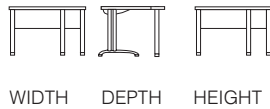

Frame for Workstation Tops.

For use with a workstation tops, 720mm high with tops.

	WIDTH	DEPTH	HEIGHT
SOLMODCD1612 ***	1600mm	1200mm	720mm
SOLMODCD1812 ***	1800mm	1200mm	720mm