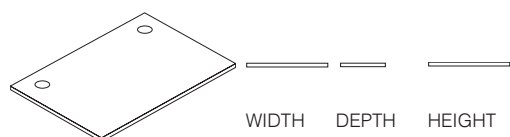

Rectangular Top with Cable Ports.

Fixed top. Select a rectangular frame with this item.

SOLOTOP0808 *** CP	800mm	800mm	25mm
SOLOTOP1008 *** CP	1000mm	800mm	25mm
SOLOTOP1208 *** CP	1200mm	800mm	25mm
SOLOTOP1408 *** CP	1400mm	800mm	25mm
SOLOTOP1608 *** CP	1600mm	800mm	25mm
SOLOTOP1808 *** CP	1800mm	800mm	25mm