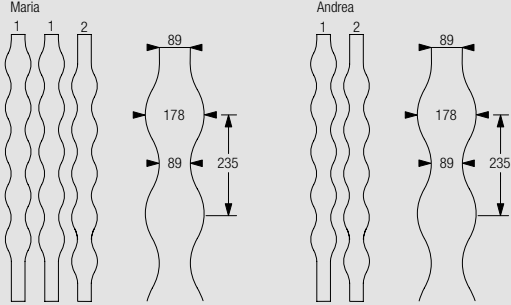

Vertical Wave Louvres 89mm