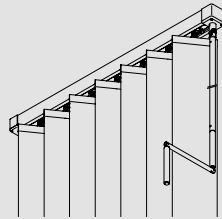

Made-to-measure

All our systems are made-to-measure in relation to window dimensions and customer needs.

Function and Design

The perfect balance between functionality and design – all our vertical blind systems offer a variety of operation possibilities and are true eye-catchers.

Vertical blind system 2810
chain operated.

Vertical blind system 2900
crank operated.

Vertical blind system 2950
electrically operated.

Sloped and curved

Systems 2900 and 2950 can be used for sloped and curved applications.