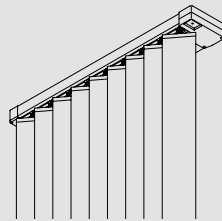

Made-to-measure

All our systems are made-to-measure in relation to window dimensions and customer needs.

Function and Design

The perfect balance between functionality and design – all our vertical blind systems offer a variety of operation possibilities and are true eye-catchers.

Vertical blind system 2810
chain operated.

Vertical blind system 2900
crank operated.

Vertical blind system 2950
electrically operated.

Sloped and curved

Systems 2900 and 2950 can be used for sloped and curved applications.