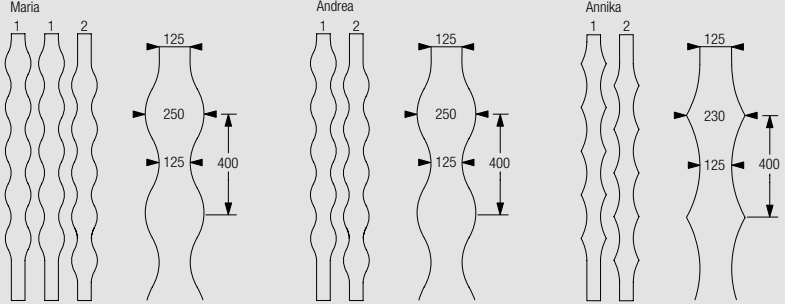

Vertical Wave Louvres 127mm

The Fabrics

When combined with fabrics from our exclusive collection, our systems offer the perfect balance between functionality and design.

All of our vertical blind fabrics have been thoroughly tested and are guaranteed to look stunning in every room.

For full product details and specifications please refer to the relevant Silent Gliss technical catalogue.