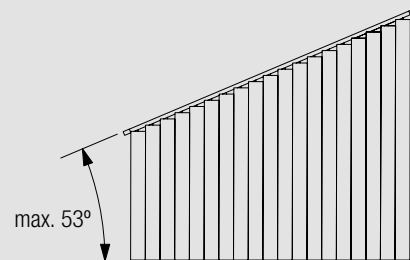

Vertical blind system 2810
chain operated.

Vertical blind system 2900
crank operated.

Vertical blind system 2950
electrically operated.

Sloped and curved

Systems 2900 and 2950 can be used for sloped and curved applications.