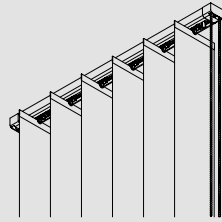

Made-to-measure

All our systems are made-to-measure in relation to window dimensions and customer needs.

Function and Design

The perfect balance between functionality and design – all our vertical blind systems offer a variety of operation possibilities and are true eye-catchers.

Vertical blind system 2810
chain operated.

Vertical blind system 2900
crank operated.

Vertical blind system 2950
electrically operated.

Sloped and curved

Systems 2900 and 2950 can be used for sloped and curved applications.