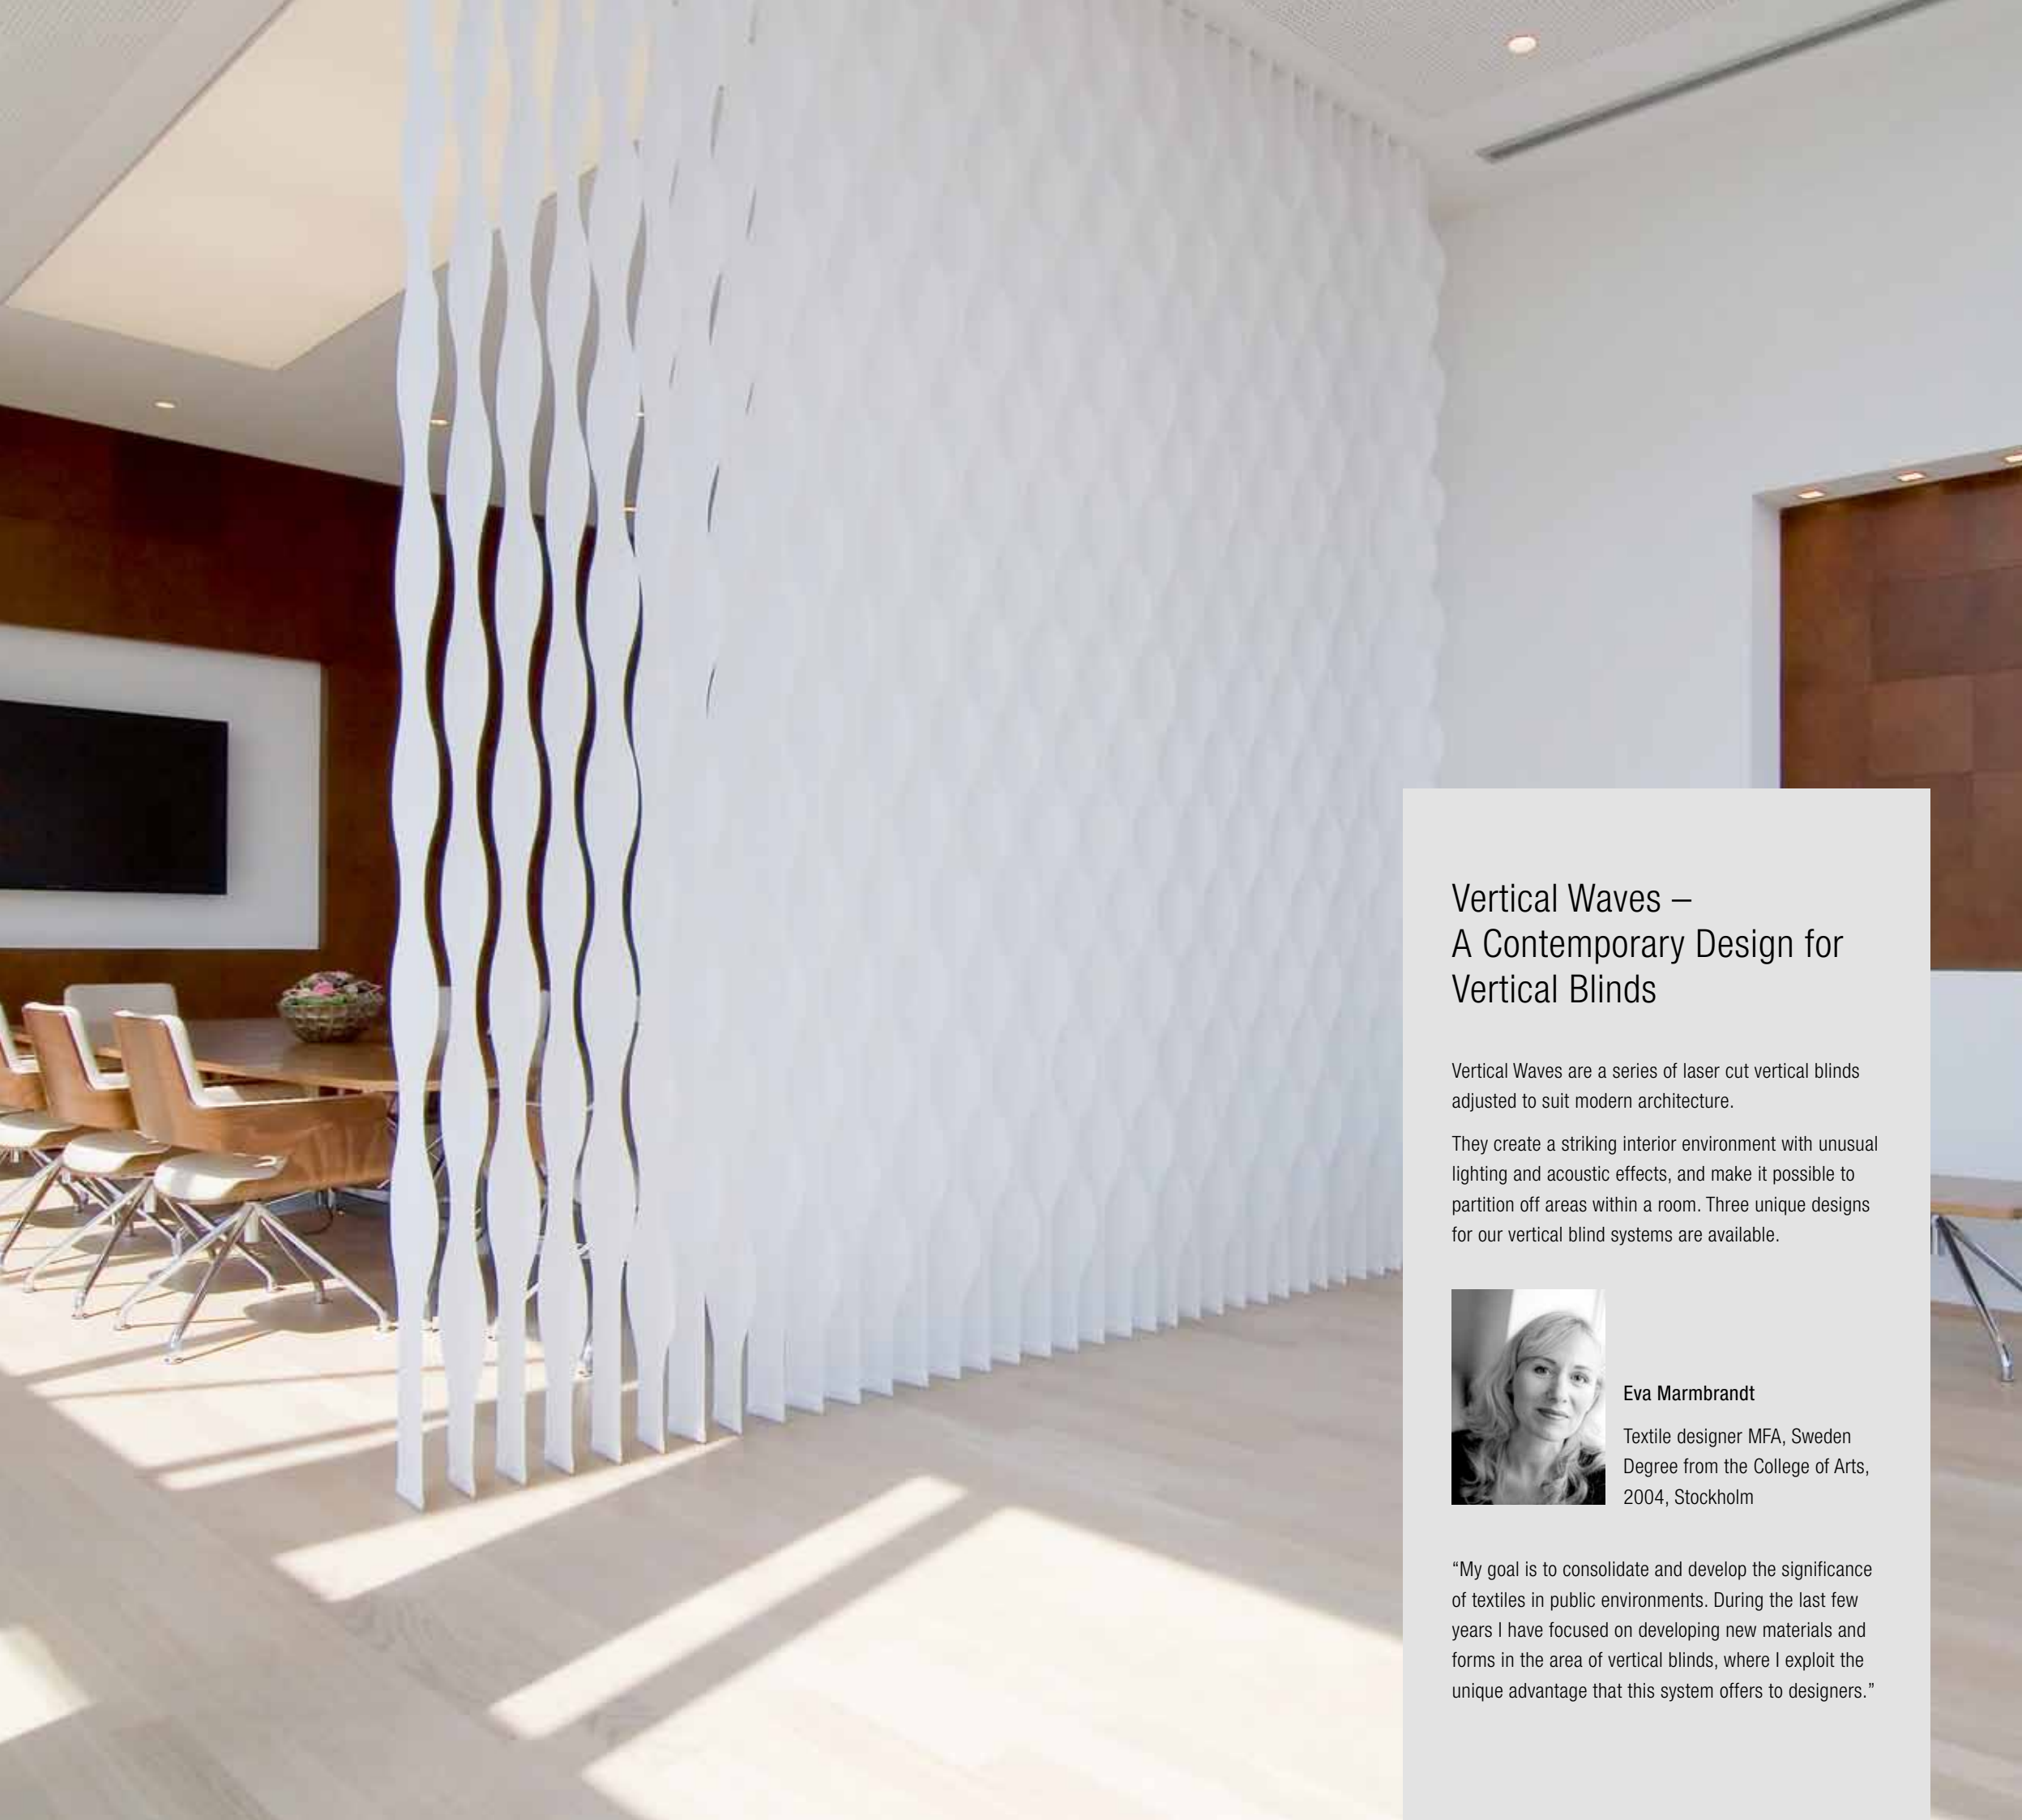

Vertical Waves – A Contemporary Design for Vertical Blinds

Vertical Waves are a series of laser cut vertical blinds adjusted to suit modern architecture.

They create a striking interior environment with unusual lighting and acoustic effects, and make it possible to partition off areas within a room. Three unique designs for our vertical blind systems are available.