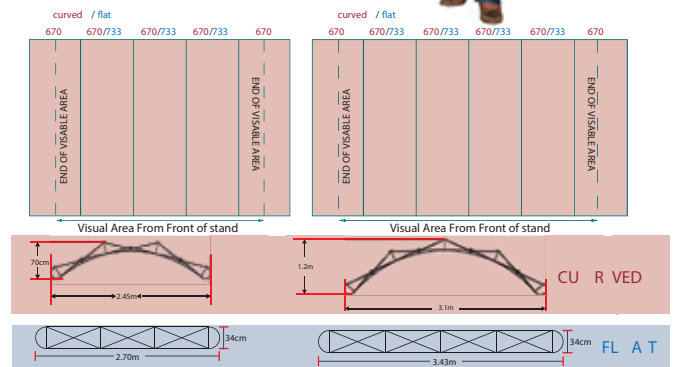

iMPACT plus

reddot design award
best of the best 2008

Design focused, award winning pop up. Next generation magnetic fittings ensure a seamless high impact display that will withstand the toughest of event calendars. This premium pop up stand makes no compromise on quality and is ideal for the strongest of brands.

Features and benefits:

- Magnetic self locking device makes frame assembly quick and easy
- New magnetic fittings on bars make for simple set up
- Magnetic graphic fittings eliminate unsightly panel hooks
- Designed for seamless display
- Reinforced frame for a busy events calendar
- Lifetime manufacturer's warranty on hardware
- High Impact graphic panels supplied in individual sleeves
- Red Dot Design Award winner 2008 - www.red-dot.org
- Foldable magnetic bars reduces components for easier and quicker setup
- Setup within 10 minutes

Technical Specification:

3x3 25kg
4x3 28kg

Weight of frame, bars, graphic panels in standard moulded case

10 mins
Setup time

5
Day Delivery

"Lifetime"
Guarantee

From 25.5
kg

Accessories