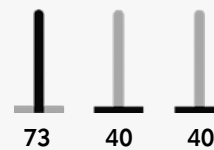

GT 608/ECOBASE

Base in ghisa, e rivestimento in acciaio AISI 201. Adatto per uso interno. Piedini regolabili.

Cast iron base with steel AISI 201 covering. For indoor use. Adjustable feet.