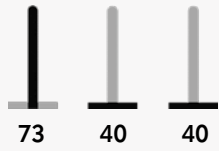

GT 611/WBASE

Base in acciaio con
doppia verniciatura
a polveri bianca.
Piedini regolabili.

Steel base white double
varnished. Adjustable
feet.