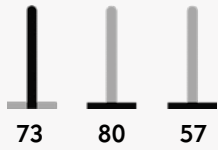

BASE INOX 4 /DBASE

Base in alluminio, acciaio inox e ghisa.
Piedini regolabili.

Cast iron and aluminium base with stainless steel covering. Adjustable feet.