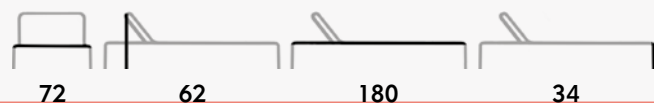

BREEZELETTINO DivanoLounge

Letto con struttura in alluminio, gomma drenante fast dry foam e rivestimento in tessuto Sunbrella®. Adatto ad un uso esterno.

Aluminium sunbed upholstered with fast dry foam and Sunbrella® fabric. Available for an outdoor use.

Colori disponibili/Colors available: **Mineral blue**