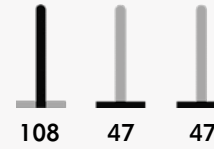

BASE ALTA BASE

Base in alluminio, acciaio inox e ghisa.
Piedini regolabili.

Cast iron and aluminium base with stainless steel covering. Adjustable feet.