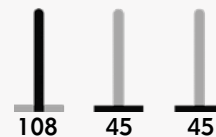

GT 601/HBASE

Base in ghisa, con verniciatura a polveri nera. Piedini regolabili

Cast iron base black varnished. Adjustable feet.