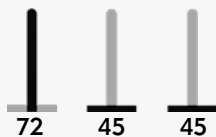

GT 601BASE

Base in ghisa, con verniciatura a polveri nera. Piedini regolabili

Cast iron base black varnished. Adjustable feet.