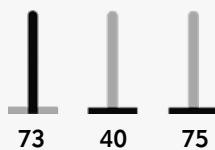

Steel base black double varnished. Adjustable feet.

73

40

75