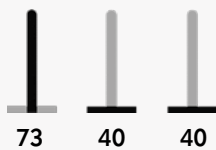

GT 620BASE

Base in alluminio
spazzolato e metallo.
Piedini regolabili.

Steel and brushed
aluminium table base.
Adjustable feet.