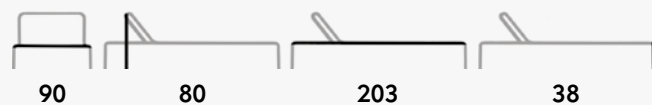

BITELETTINO DivanoLounge

Lettino con struttura in alluminio, gomma drenante fast dry foam e rivestimento in tessuto Sunbrella®. Adatto ad un uso esterno.

Aluminium sunbed upholstered with fast dry foam and Sunbrella® fabric. Available for an outdoor use.

Colori disponibili/Colors available: **White/Light grey, Anthracite/Light grey**