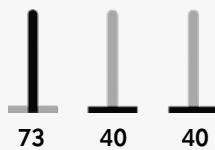

GT 608BASE

Base in ghisa, rivestito in acciaio inox. Adatto per uso interno ed esterno. Piedini regolabili.

Cast iron with stainless steel covering. For indoor and outdoor use. Adjustable feet.