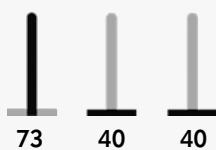

GT 611BASE

Base in acciaio con doppia verniciatura a polveri nera.
Piedini regolabili.

Steel base black double varnished. Adjustable feet.