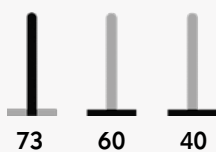

GT 602BASE

Base in acciaio con doppia verniciatura a polveri nera. Piedini regolabili.

Steel base black double varnished. Adjustable feet.