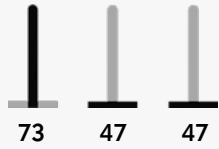

INOX 4BASE

Base in alluminio, acciaio inox e ghisa.
Piedini regolabili.

Cast iron and aluminium base with stainless steel covering. Adjustable feet.