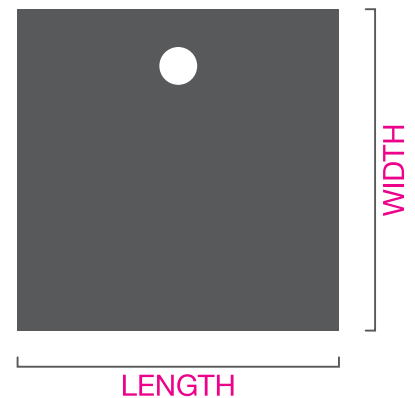

Domestic, Hotel, Leisure & Commercial

Shower Trays

 **01204 380 780**

Specifications

- High quality solid cast stone resin material.
- 50mm low profile.
- Deeper trays at 100mm available on request.
- Cast impervious hygienic material.
- Textured floor area of tray category 2 anti slip suitable for domestic and commercial installations
- 90mm waste aperture.
- Comprehensive range of 28 size options. Includes square, oblong, quadrant and neo angle.
- Bespoke sizes available prices on application.
- Complimenting shower panels and vanity tops available.

Range/Sizes

Waste position will vary according to tray shape and size.

Available in sizes from 760mm upto 1700mm. Full specifications are available.