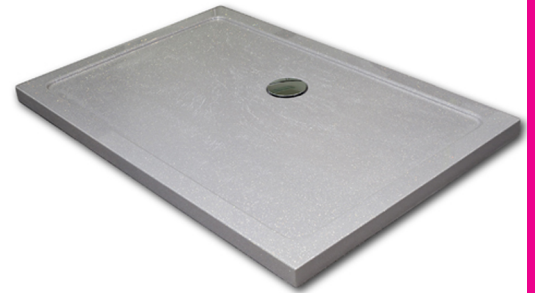

Domestic, Hotel, Leisure & Commercial

Shower Trays

 **01204 380 780**

Specifications

- High quality solid cast stone resin material.
- 50mm low profile.
- Deeper trays at 100mm available on request.
- Cast impervious hygienic material.
- Textured floor area of tray category 2 anti slip suitable for domestic and commercial installations
- 90mm waste aperture.
- Comprehensive range of 28 size options. Includes square, oblong, quadrant and neo angle.
- Bespoke sizes available prices on application.
- Complimenting shower panels and vanity tops available.

Features & Benefits

- Ideal for domestic installations, hotels, leisure, health clubs and spa's.
- Versital is impervious to soaps and detergents.
- Hygienic and easy to clean.
- Available in 90 colour options including true to life marble and granite's, sparkle and solid colour finishes.
- The gel coat finish is impervious to stains. Most other solid surface materials lack this protective layer (allowing stains to penetrate the surface).
- Economies of scale available on bulk purchases.

Range/Sizes

Waste position will vary according to tray shape and size.

Available in sizes from 760mm upto 1700mm. Full specifications are available.