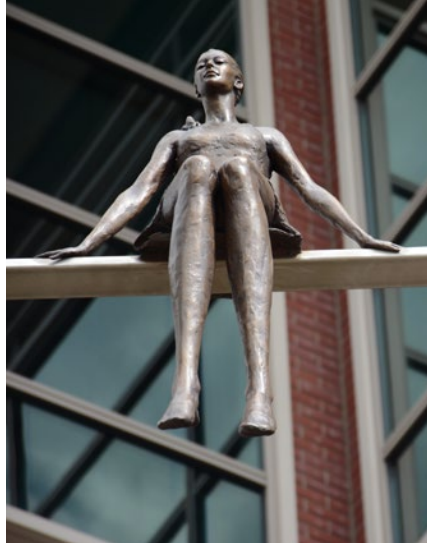

T. Corbin Outdoor Collection

Seated Female

Artist: Tom Corbin

Edition 15

48"OAH (23"H seated), 14"D, 24"W

Bronze, light golden brown patina

Contact Corbin Bronze for approved outdoor patinas and installation recommendations