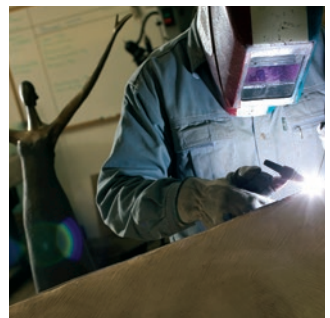

among others

Tom Corbin Process

The process of creating a bronze begins with the artist's completed sculpture. Tom models his work in wax, clay or plaster, which is supported internally with a wire "skeleton".

For pieces with elaborate detail and undercuts, the lost wax method is used. A flexible rubber mold is made around the original sculpture and reinforced with an outer plaster mold. The entire mold is then split open and the original sculpture is removed. The mold is then reassembled and filled with molten wax. After cooling, the wax duplicate is removed and coated with a ceramic slurry. The ceramic shell is then dried and heated in a kiln at 800°. The wax inside melts out or is "lost" creating an empty ceramic mold. Two thousand degree molten bronze is poured into the ceramic mold, which, upon cooling, is chipped off revealing a bronze duplicate of the original model.

With each method, the bronze casting is carefully inspected for imperfections, which are removed. The sculpture surface is then sandblasted and then chemically colored, or patinaed, through the use of heat and the artful hand of the patineur. The considerable handwork and the resulting variance in texture and color make each of Tom's works unique and one-of-a-kind.