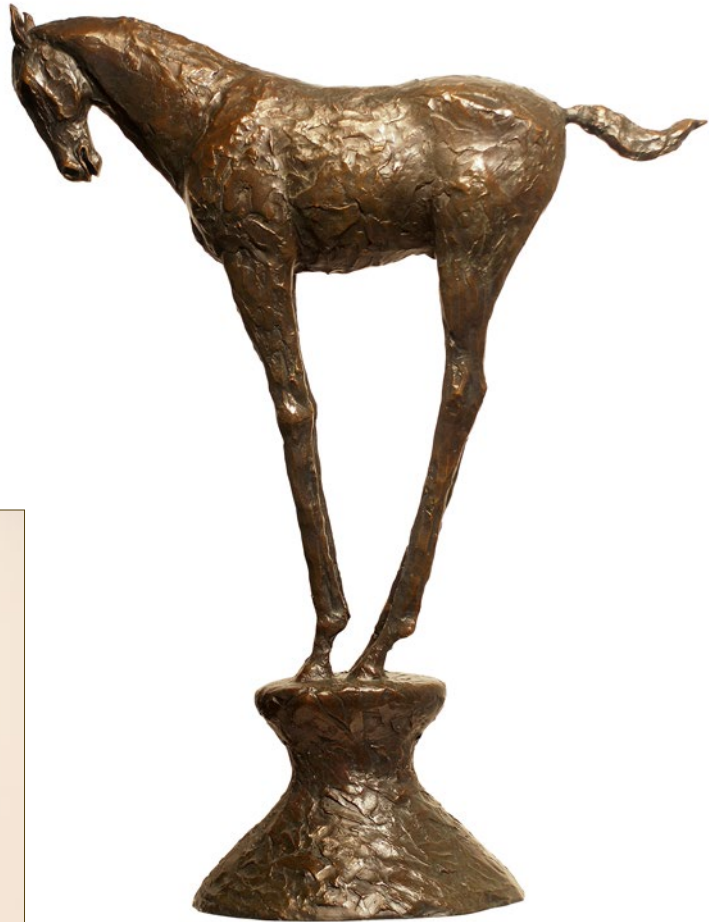

Girl with Sunflower

Artist: Tom Corbin
Edition 50
33.5"H, 6.25"D, 5.25"W
Bronze, green/brown patina with polished sunflower
Cast stone base

Good Kitty

Artist: Tom Corbin
Edition 40
15.5"H, 5.75"D, 17.75"W
Bronze, black/brown patina