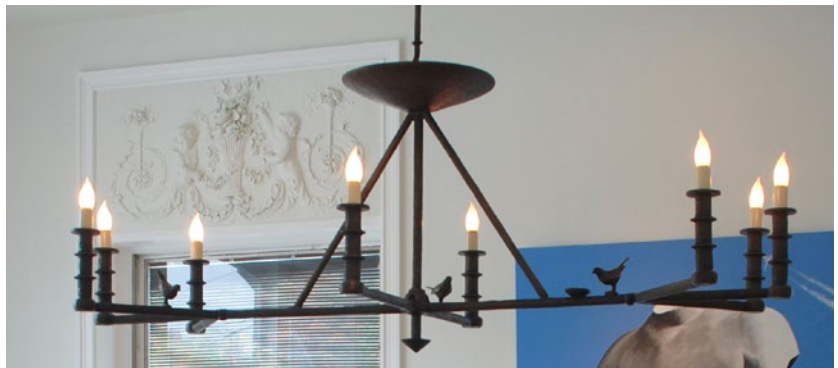

Artist: Tom Corbin

24"D, 64"W

44" minimum drop with hooked canopy

Custom drops available with bronze extension rods

Bronze, natural patina

24" frosted glass shades or wispy white glass shades

Eight Candle Chandelier