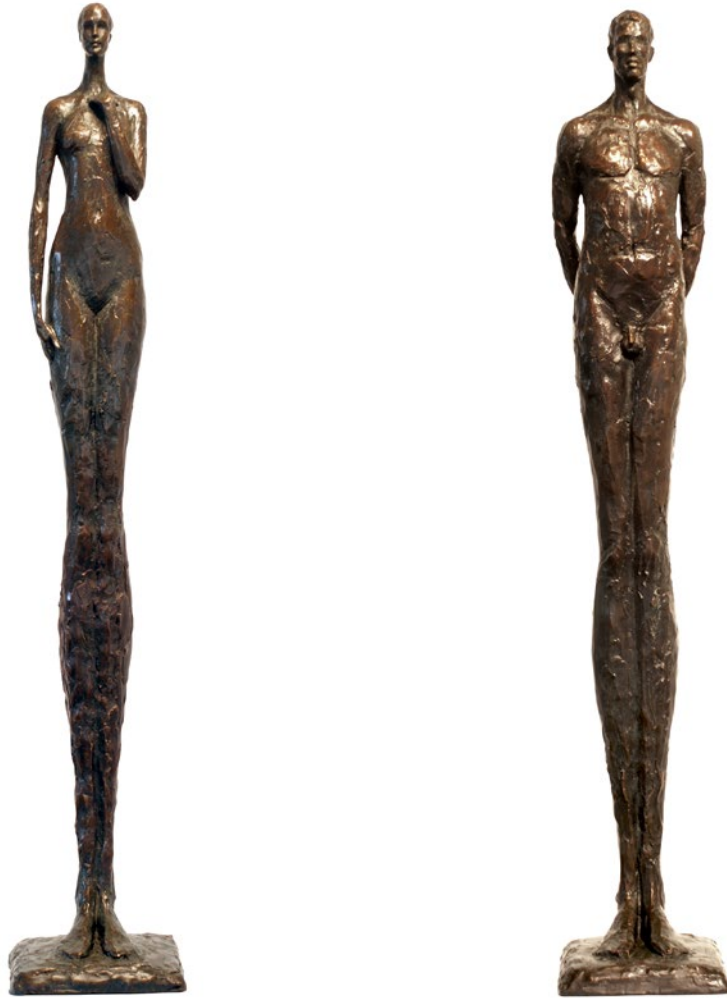

Artist: Tom Corbin
Edition 60
62.5"H, 10"D, 28"W
Polished bronze with dark natural patina

Male Reveal with pedestal

Artist: Tom Corbin
Edition 60
72.75"H, 9"D, 10.25"W
Bronze, green/brown patina

Man I

Artist: Tom Corbin
Edition 50
78.25"H, 12"D, 13"W
Bronze, green/brown patina
Light grey granite base

Artist: Tom Corbin
Edition 60
33.5"H, 15"D, 20"W
Bronze, green/brown patina

Elli

Artist: Tom Corbin
Edition 60
33"H, 12"D, 9"W
Bronze, green/brown patina

Emma

Artist: Tom Corbin
Edition 60
32.5"H, 9.5"D, 7"W
Bronze, green/brown patina