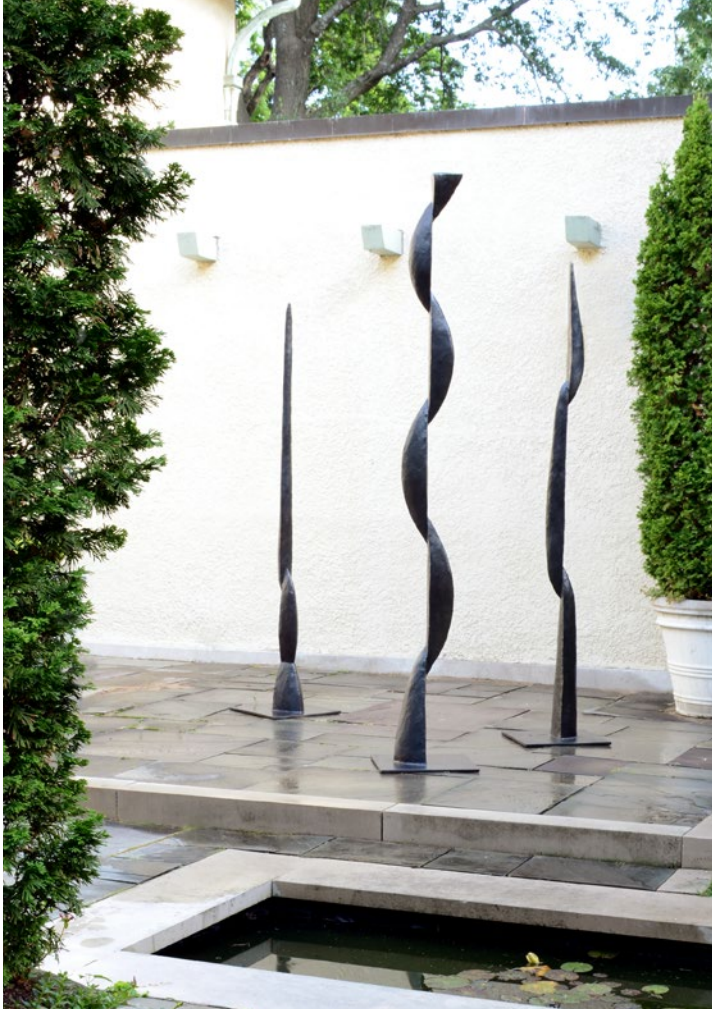

Left to right: Column 80, Column 94, Column 85