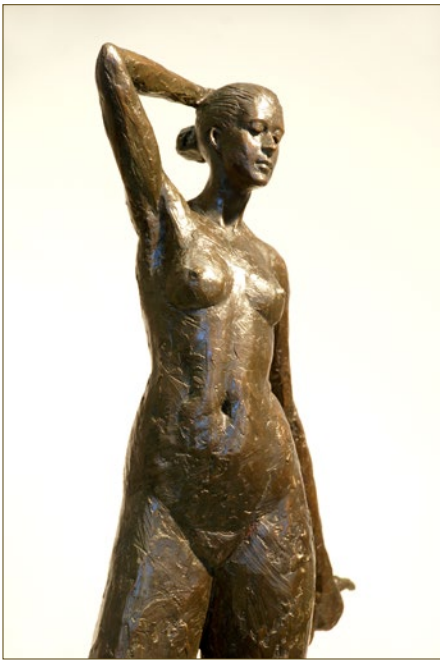

Elli

Artist: Tom Corbin
Edition 60
33"H, 12"D, 9"W
Bronze, green/brown patina