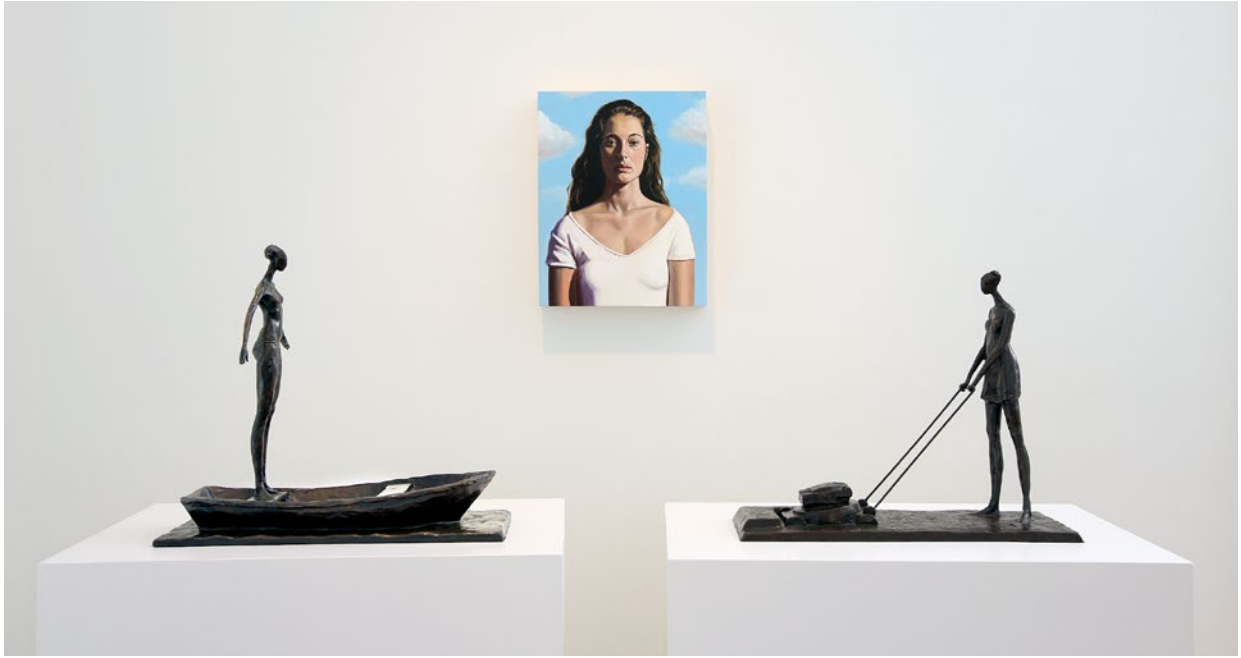

Girl in Heels

Artist: Tom Corbin
Edition 40
20"H, 5.75"D, 12"W
Bronze, green/brown patina

Girl on Boat

Artist: Tom Corbin

Edition 60

15"H, 6.5"D, 17"W

Bronze, green/brown patina

Also shown: Girl with Lawnmower