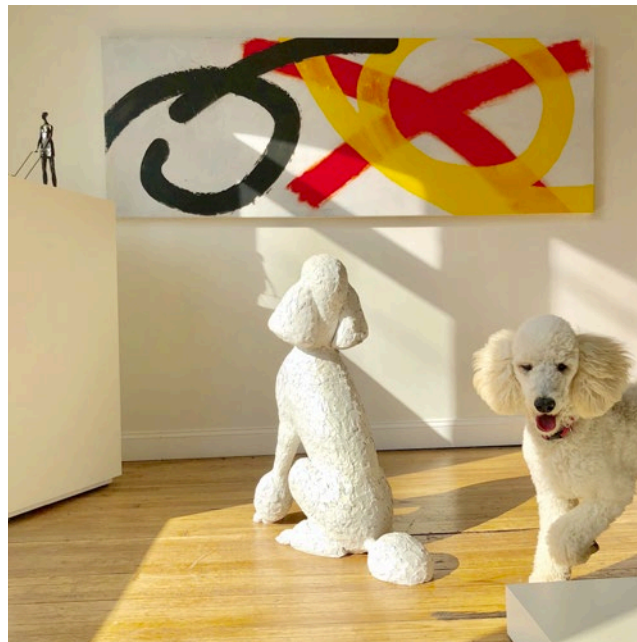

T. Corbin Outdoor Collection

Bodie Seated

Artist: Tom Corbin

Edition 25

33.5"H, 12.5"D, 29"W

Bronze, white patina (indoor only)

Contact Corbin Bronze for approved outdoor patinas and installation recommendations