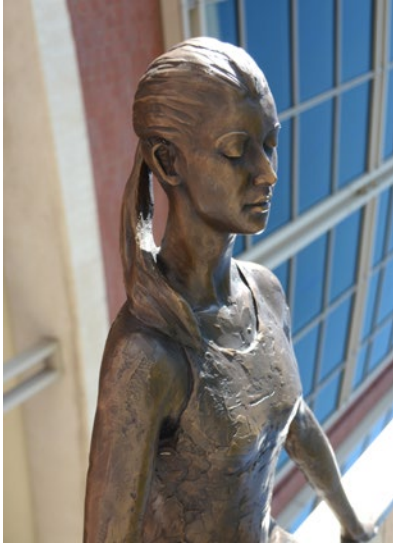

T. Corbin Outdoor Collection

Seated Female

Artist: Tom Corbin

Edition 15

48"OAH (23"H seated), 14"D, 24"W

Bronze, light golden brown patina

Contact Corbin Bronze for approved outdoor patinas and installation recommendations