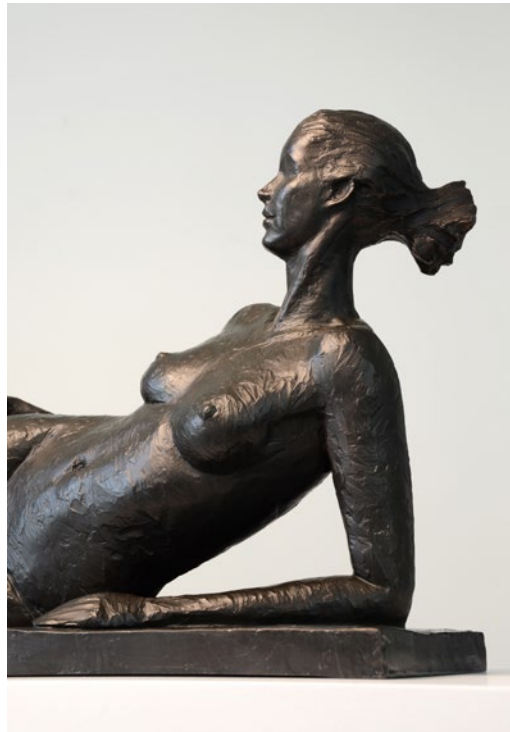

Reclining Nude II

Artist: Tom Corbin
Edition 60
12"H, 8.25"D, 29.25"W
Bronze, black/brown patina