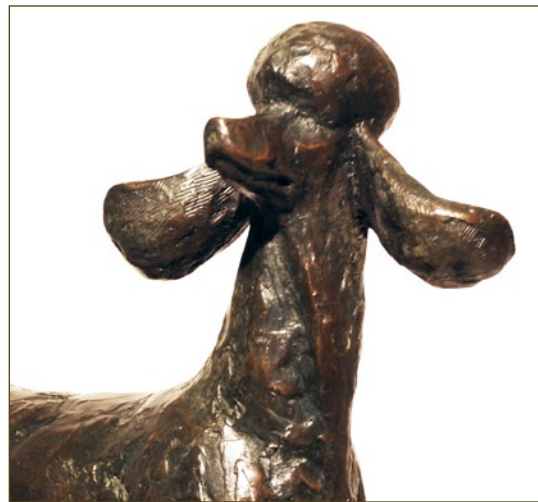

Roxy Study II

Artist: Tom Corbin
Edition 60
15.5"H, 8"D, 16"W
Bronze, green/brown patina