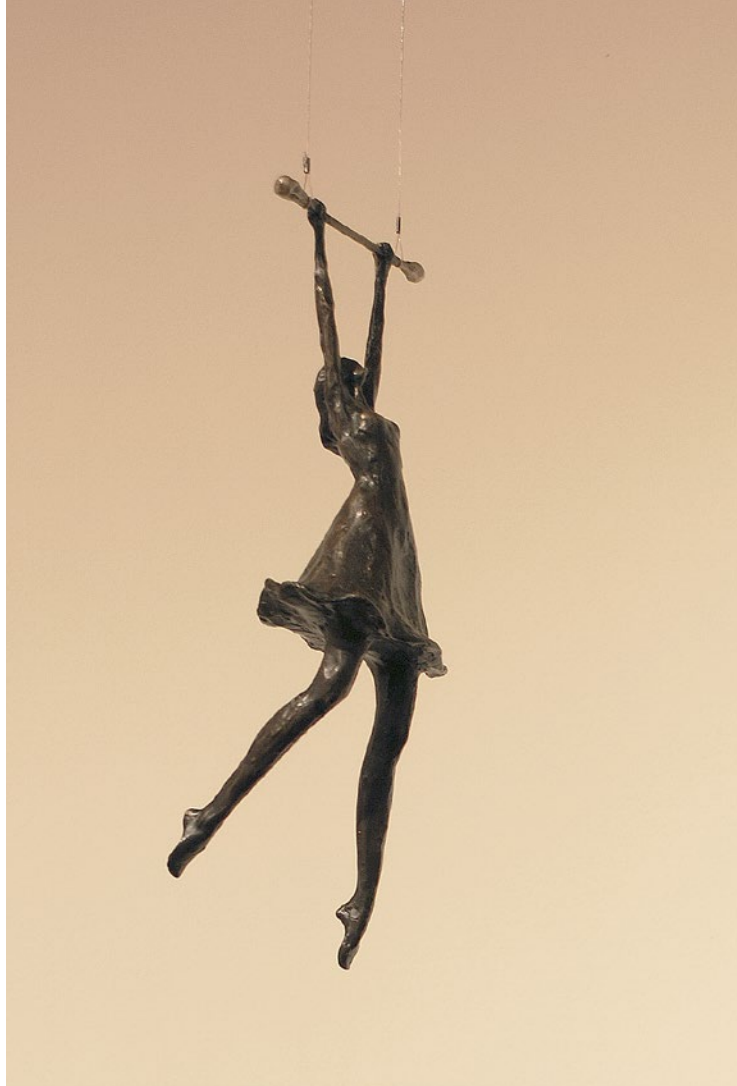

Girl on Trapeze

Artist: Tom Corbin
Edition 60
12"H, 5"D, 4"W
Bronze, green/brown patina with polished highlights