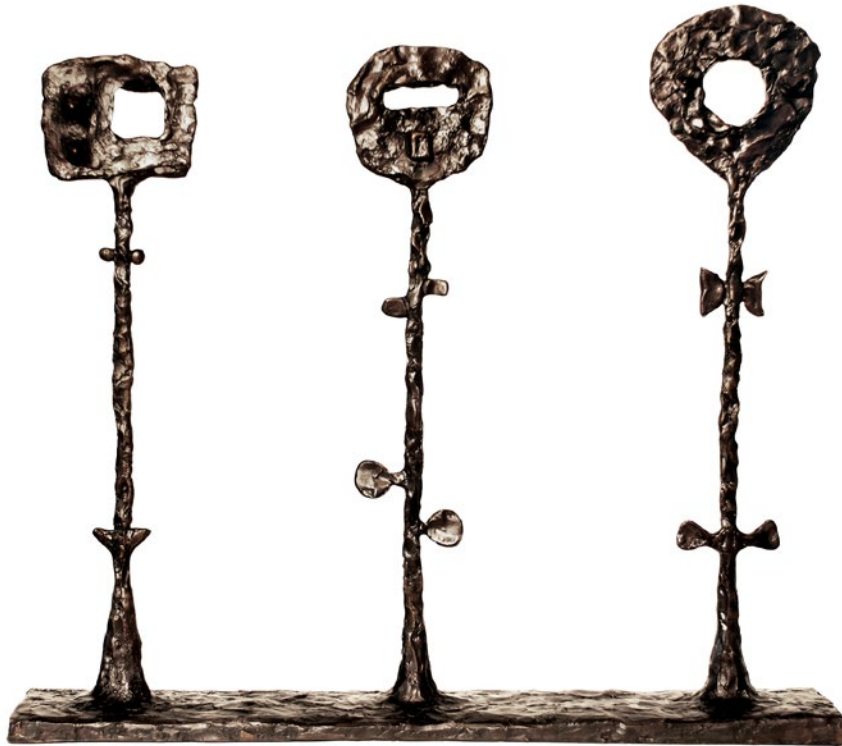

Flower Study

Artist: Tom Corbin
Edition 80
23"H, 4.5"D, 18"W
Bronze, green/brown patina

Lynx

Artist: Tom Corbin
Edition 60
10"H, 10"D, 37"W
Bronze, light golden brown patina with polished highlights
(two positions shown)

Axis and Orion

Orion

Artist: Tom Corbin
Edition 60
10"H, 8"D, 20"W
Bronze, white patina
(two positions shown)

Tre Fiori

Artist: Tom Corbin

Edition 80

19"H, 6"D, 22"W

Bronze, green/brown patina with polished highlights