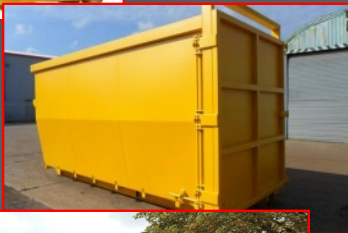

INDEX

1 Roll On Off Skips

Skips of all sizes for your recyclables including open top and compactor style.

2 Commercial Bins

1100ltr bins for Paper, Cardboard and Plastic, services on-demand or scheduled.

3 Bale Collections

How to get in touch, telephone, email and our Facebook pages.

WWW.PAPER-MOUNTAIN.NET

Roll On Off Skips

Skips to suit your business

Our skip services cover the whole of the south coast, our skips are 20 – 40 yard open, closed top and compactor style to suit customers requirements, these can be used on demand or on a schedule for recyclables such as **Paper, Cardboard and Soft Plastics**. Our skip service caters for larger volumes and is tailored to suit your specific requirements, our service is unrivalled and unmatched on punctuality and cost, contact us today to discuss how we can serve you.