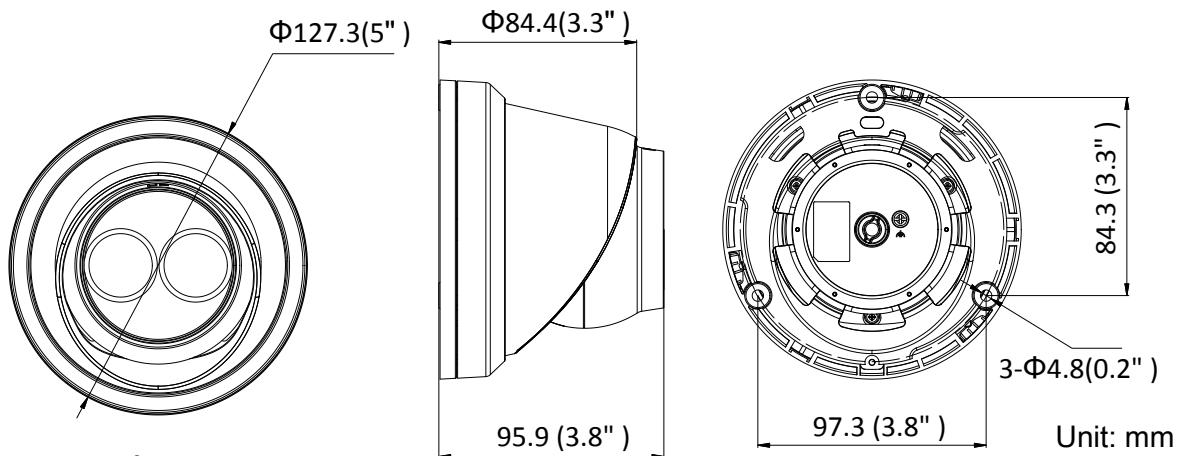

Image Enhancement	BLC/3D DNR
Image Settings	Rotate mode, saturation, brightness, contrast, sharpness adjustable by client software or web browser
Target Cropping	No
Day/Night Switch	Day/Night/Auto/Schedule
<b>Network</b>	
Network Storage	Support Micro SD/SDHC/SDXC card (128G), local storage and NAS (NFS,SMB/CIFS), ANR
Alarm Trigger	Motion detection, video tampering, network disconnected, IP address conflict, illegal login, HDD full, HDD error
Protocols	TCP/IP, ICMP, HTTP, HTTPS, FTP, DHCP, DNS, DDNS, RTP, RTSP, RTCP, PPPoE, NTP, UPnP, SMTP, SNMP, IGMP, 802.1X, QoS, IPv6, Bonjour
General Function	One-key reset, anti-flicker, three streams, heartbeat, mirror, password protection, privacy mask, watermark, IP address filter
Firmware Version	V5.5.51
API	ONVIF (PROFILE S, PROFILE G), ISAPI
Simultaneous Live View	Up to 6 channels
User/Host	Up to 32 users 3 levels: Administrator, Operator and User
Client	iVMS-4200, Hik-Connect, iVMS-5200
Web Browser	IE8+, Chrome 31.0-44, Firefox 30.0-51, Safari 8.0+
<b>Interface</b>	
Video Output	No
Communication Interface	1 RJ45 10M/100M self-adaptive Ethernet port
On-board Storage	Built-in microSD/SDHC/SDXC slot, up to 128 GB
SVC	H.264 and H.265 encoding support
Reset Button	Yes
<b>General</b>	
Operating Conditions	-30 °C to +60 °C (-22 °F to +140 °F), Humidity 95% or less (non-condensing)
Power Supply	12 VDC ± 25%, Φ 5.5mm coaxial power plug PoE(802.3af, class 3)
Power Consumption and Current	12 VDC, 0.5 A, max. 6.0W PoE: (802.3af, 36V to 57V), 0.3 A to 0.2 A, max. 7.5W
Protection Level	IP67
Material	Metal
Dimensions	Camera: Φ 127.3 × 95.9 mm (5" × 3.8") Package: 150 × 150 × 141 mm (5.9" × 5.9" × 5.6")
Weight	Camera: 620 g (1.4 lb.)

## Dimensions