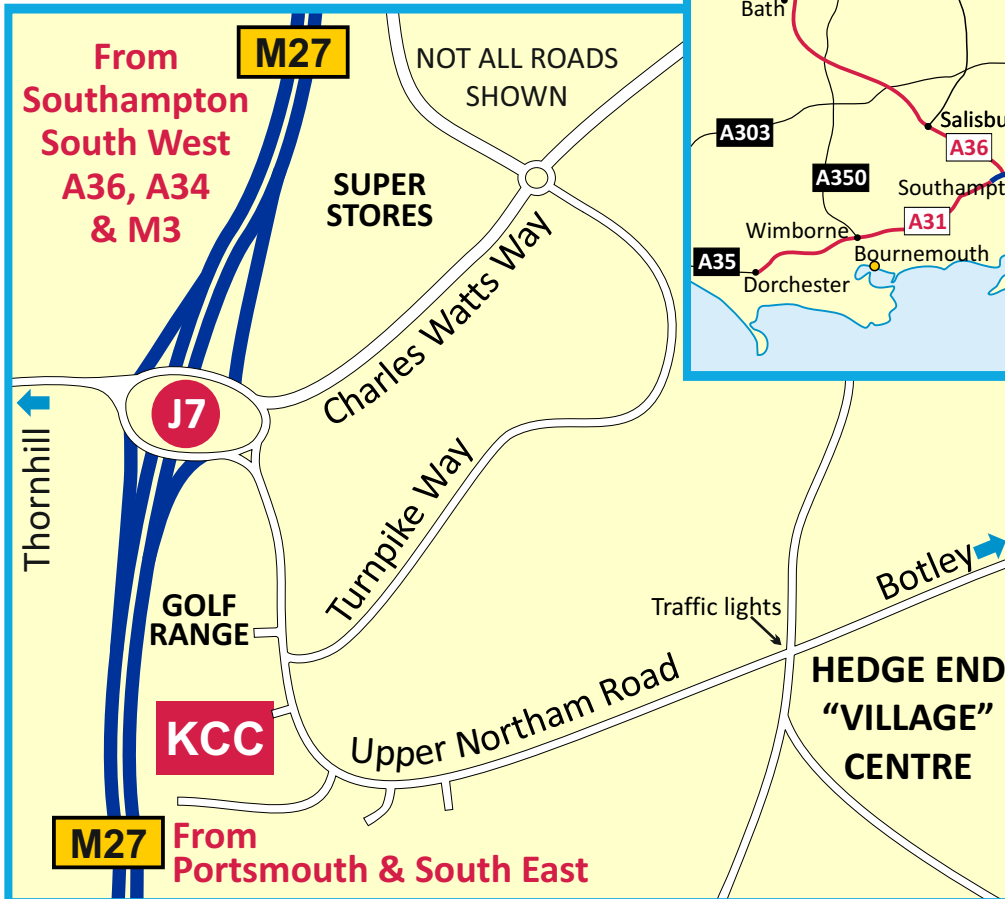

How to find us

You may like to print this sheet for reference en route.

This page also has useful contact information.

Public transport:
Hedge End train station is located 2 miles away: Stroudley Way SO30 2RZ.

From M25: Exit J 12 to M3 to South West for 52 miles. Keep right to merge from M3 to M27 towards East (to Airport/Portsmouth). 14.6 miles to Jn 7. **See from M27.**

From South West coast (Bournemouth, Exeter, Plymouth): A31 Eastbound to M27. **See from M27.**

From South East coast (Brighton, Worthing): A27 Westbound to M27. **See from M27.**

From M27 junction 7 (signed A334 Hedge End)

On roundabout, exit to Upper Northam Road, B3036, signed to **Hedge End Village Centre**.

Turn right after 0.2 miles into our large car-park (just past the Golf Centre on your right and Turnpike Way on your left.)