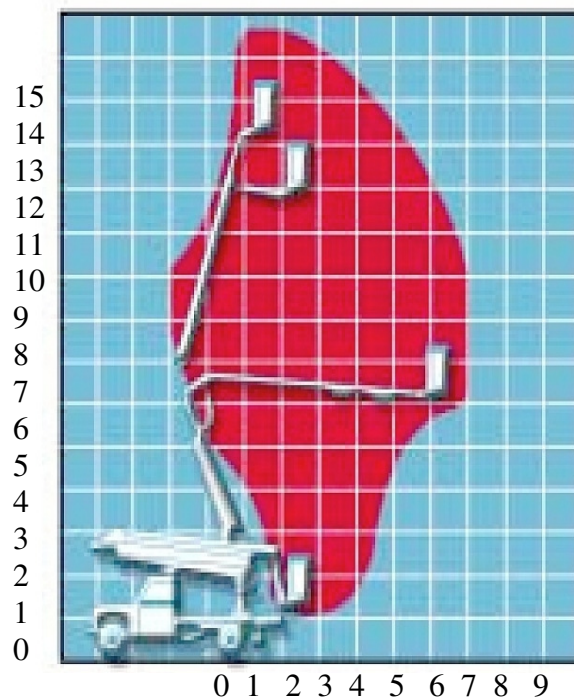

Affordable Access Hire
Tel: 01794 521177 Fax: 01794 521177
info@affordableaccesshire.co.uk

Van Mounted Access Platforms

Van Mounted Access Platforms Specifications

	Mercedes Sprinter	Iveco
	ET36NF	ET38NF
max. working height	13.2m	14.2m
max. platform height	11.2m	12.2m
horizontal outreach@200kg SWL	7.3m	7.3m
horizontal outreach@120kg SWL	8.4m	8.4m
fly boom 110° standard		
non continuous rotation	>360°	>360°
boom travel	-7° to 80°	-7° to 80°
min GVW	4.6t	4.6t

4 x 4 Truck Mounted Access Platforms

Landrover 4 x 4 Specifications

Landrover Mounted Platform

maximum working height	14.5m
maximum cage floor height	12.5m
maximum horizontal outreach	6m
Max. platform S.W.L	200kg
Cage dimensions (H x W x L)	1.1 x 0.7 x 1.1m
Minimum GVW	3500kg
Minimum wheelbase	3230mm