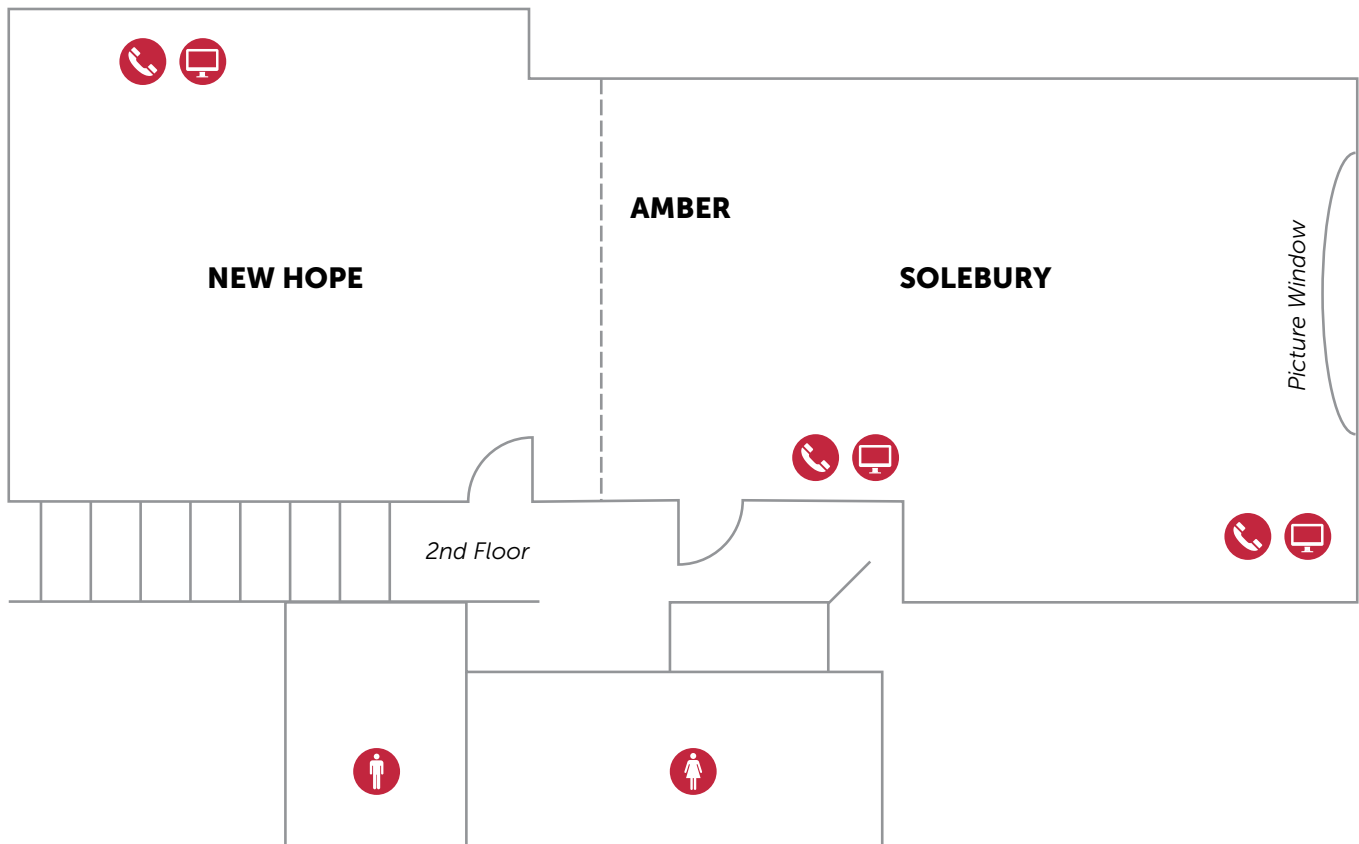

BANQUETS & PRIVATE GATHERINGS

at *Peddler's Village*

CONFERENCE & BANQUET FACILITIES

The Buckingham Ballroom at Cock 'n Bull

	Name of Room	Room Size	Banquet Style	Classroom Style	Theatre Style	U-Shape Style	Conference Style	Squ. Feet	Ceiling Height
Buckingham	Brittingham	65' x 34'	Seats 170	Seats 120	Seats 230	-	-	2,210	8.5'
	Lahaska	19' x 39'	Seats 60	Seats 40	Seats 80	-	Seats 20	741	7.5'
	Solebury	19' x 17'	Seats 20	Seats 20	Seats 30	-	Seats 15	323	7.5'
	Durham	19' x 22'	Seats 20	Seats 20	Seats 45	-	Seats 15	418	7.5'
	Neshaminy	48' x 24'	Seats 70	Seats 40	Seats 110	Seats 30	Seats 35	1,152	7.5'
	Mercer	32' x 15'	Seats 48	Seats 18	Seats 50	-	Seats 20	480	7.5'

Largest Reception Style Capacity is 350 Guests.
 - Not best suited for this arrangement.

BANQUETS & PRIVATE GATHERINGS

at *Peddler's Village*

CONFERENCE & BANQUET FACILITIES

The Amber Room at Earl's New American

Name of Room	Room Size	Buffet Style	Sitdown Style	Theatre Style	U-Shape Style	Conference Style	Classroom Style	Squ. Feet	Ceiling Height
Amber	52' x 22'	Seats 50	Seats 70	Seats 110	Seats 24	Seats 30	Seats 36	1,144	8.5'
Solebury	31' x 22'	Seats 30	Seats 40	Seats 70	Seats 24	Seats 30	Seats 24	682	8.5'
New Hope	21' x 19'	Seats 20	Seats 24	Seats 40	-	Seats 20	-	399	8.5'