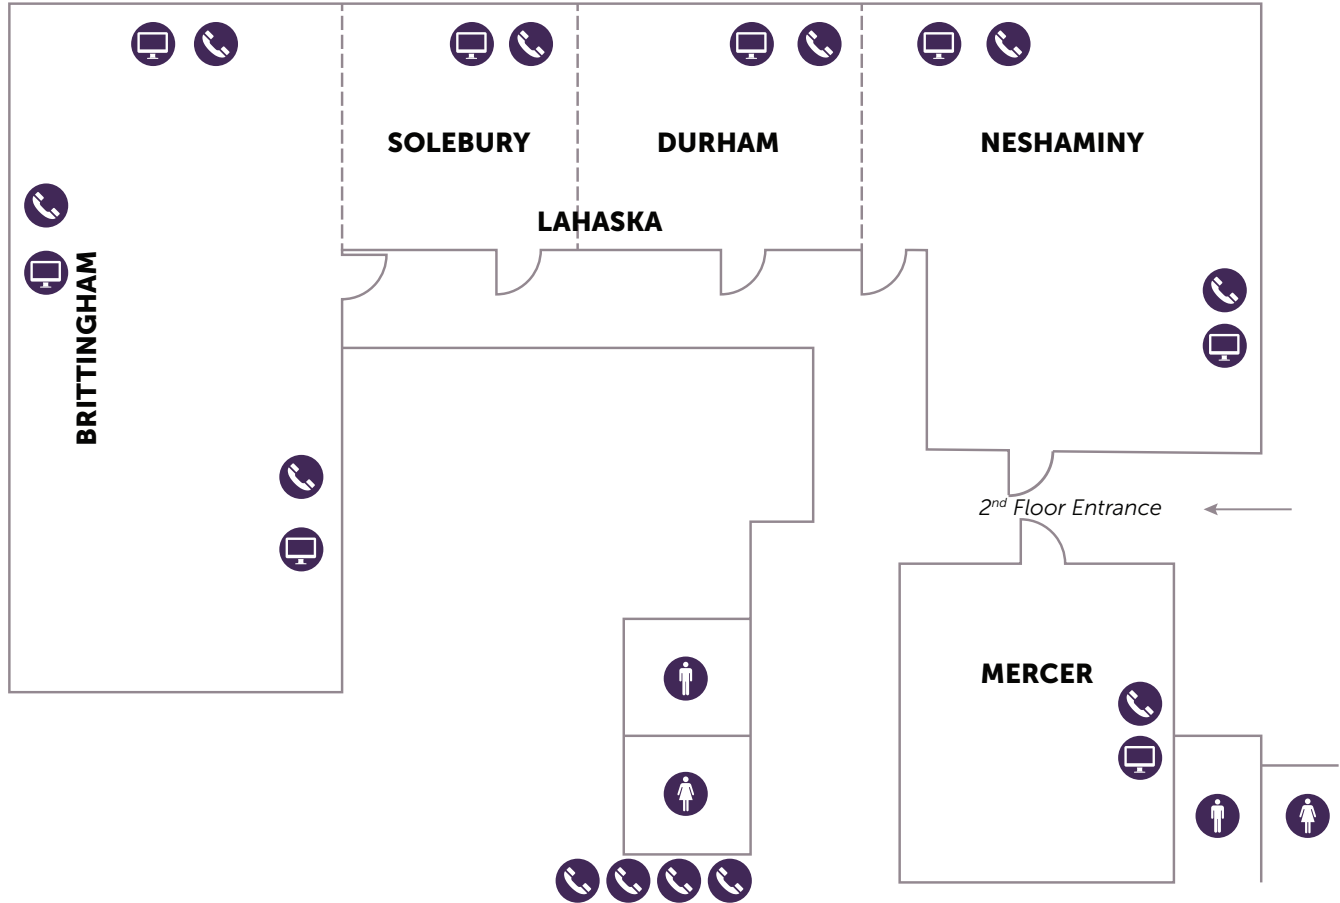

BANQUETS & PRIVATE GATHERINGS

at *Peddler's Village*

CONFERENCE & BANQUET FACILITIES

The Buckingham Ballroom at Cock 'n Bull

	Name of Room	Room Size	Banquet Style	Classroom Style	Theatre Style	U-Shape Style	Conference Style	Squ. Feet	Ceiling Height
Buckingham	Brittingham	65' x 34'	Seats 170	Seats 120	Seats 230	-	-	2,210	8.5'
	Lahaska	19' x 39'	Seats 60	Seats 40	Seats 80	-	Seats 20	741	7.5'
	Solebury	19' x 17'	Seats 20	Seats 20	Seats 30	-	Seats 15	323	7.5'
	Durham	19' x 22'	Seats 20	Seats 20	Seats 45	-	Seats 15	418	7.5'
	Neshaminy	48' x 24'	Seats 70	Seats 40	Seats 110	Seats 30	Seats 35	1,152	7.5'
	Mercer	32' x 15'	Seats 48	Seats 18	Seats 50	-	Seats 20	480	7.5'

Largest Reception Style Capacity is 350 Guests.
 - Not best suited for this arrangement.

BANQUETS & PRIVATE GATHERINGS

at *Peddler's Village*

CONFERENCE & BANQUET FACILITIES

The Amber Room at Earl's New American

Largest Cocktail Reception Style Capacity is 100 Guests.

Earl's
NEW AMERICAN

For information on planning your banquet or private gathering, please call 215-794-4078 or email groupsales@peddlersvillage.com