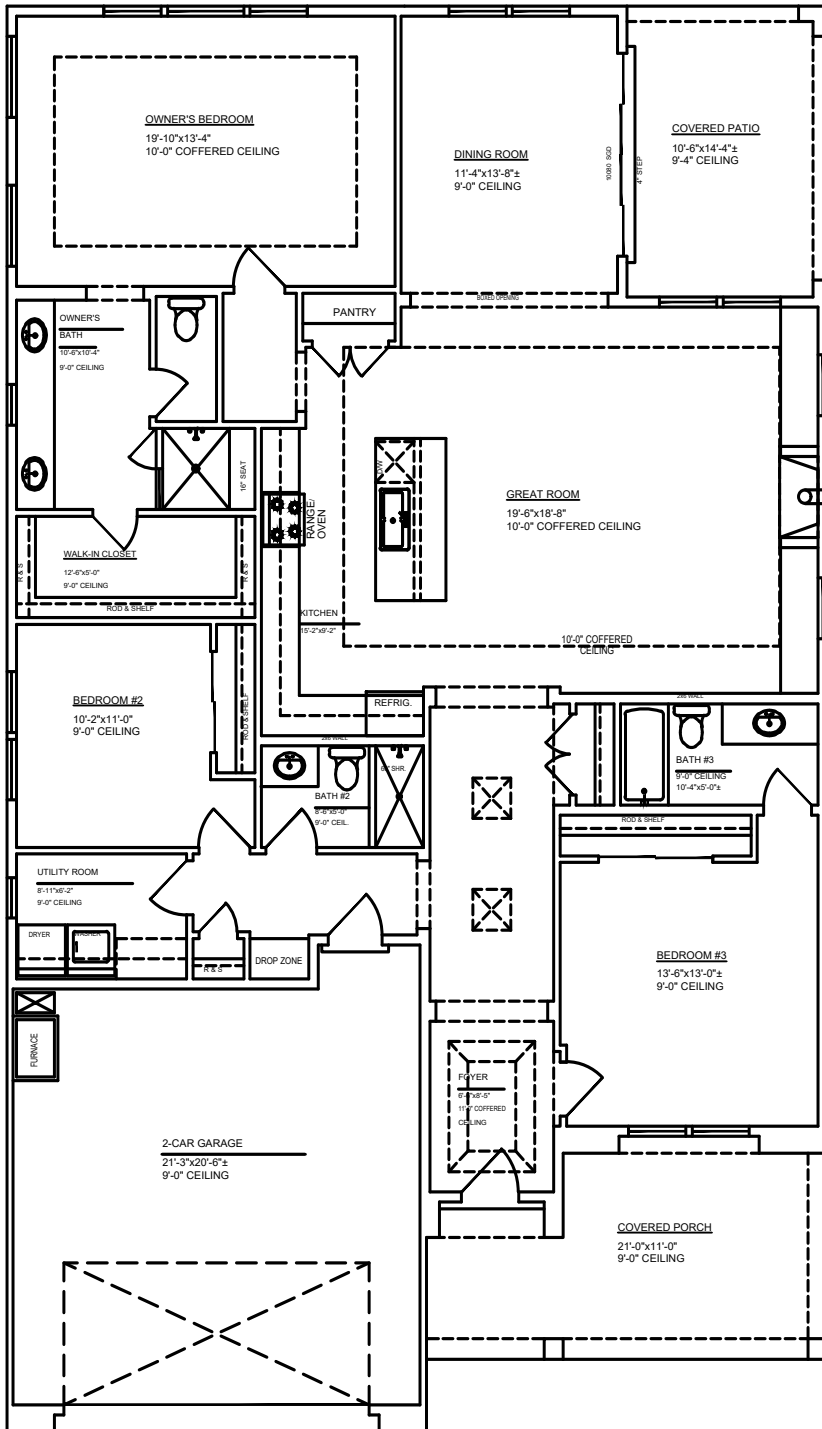

Cypress

2114 Square Feet 3 bed

PRELIMINARY

5.6.2021

All square footage is approximate. Renderings are conceptions and may vary slightly from actual home. Windows may vary with exterior design. Homes may be built reverse of plans shown, depending on site conditions. Minor architectural changes may be made from time to time at the option of the builder. Model homes may feature upgrade options at additional expense. Pricing, included features and available floor plans subject to change without notice or obligation. Please consult your Sales Professional for details.