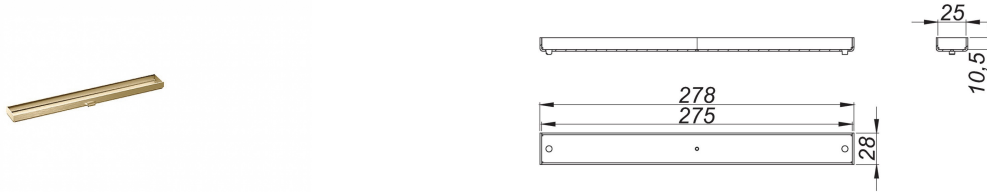

21. November 2019

cover plate CeraFloor/CeraFrame Individual brass matt

Product No. **537751**
 EAN: 4001636537751
 Discount group: 11

cover plate for shower channel CeraFloor Individual and CeraFrame Individual, for tiling with individual floor coverings.

Material:
 304 stainless steel, PVD coating in brass matt

Ordering CeraFloor Individual:
 Please order drain body DallFlex or shower underlay DallFlex Floor + shower channel CeraFloor Individual + cover plate CeraFloor/CeraFrame Individual!

Product No.	Description	Dimensions
537744	shower channel CeraFloor Individual brass matt, 800-1500 mm	800-1500 mm
537362	shower channel CeraFrame Individual brass matt	300 x 50 mm