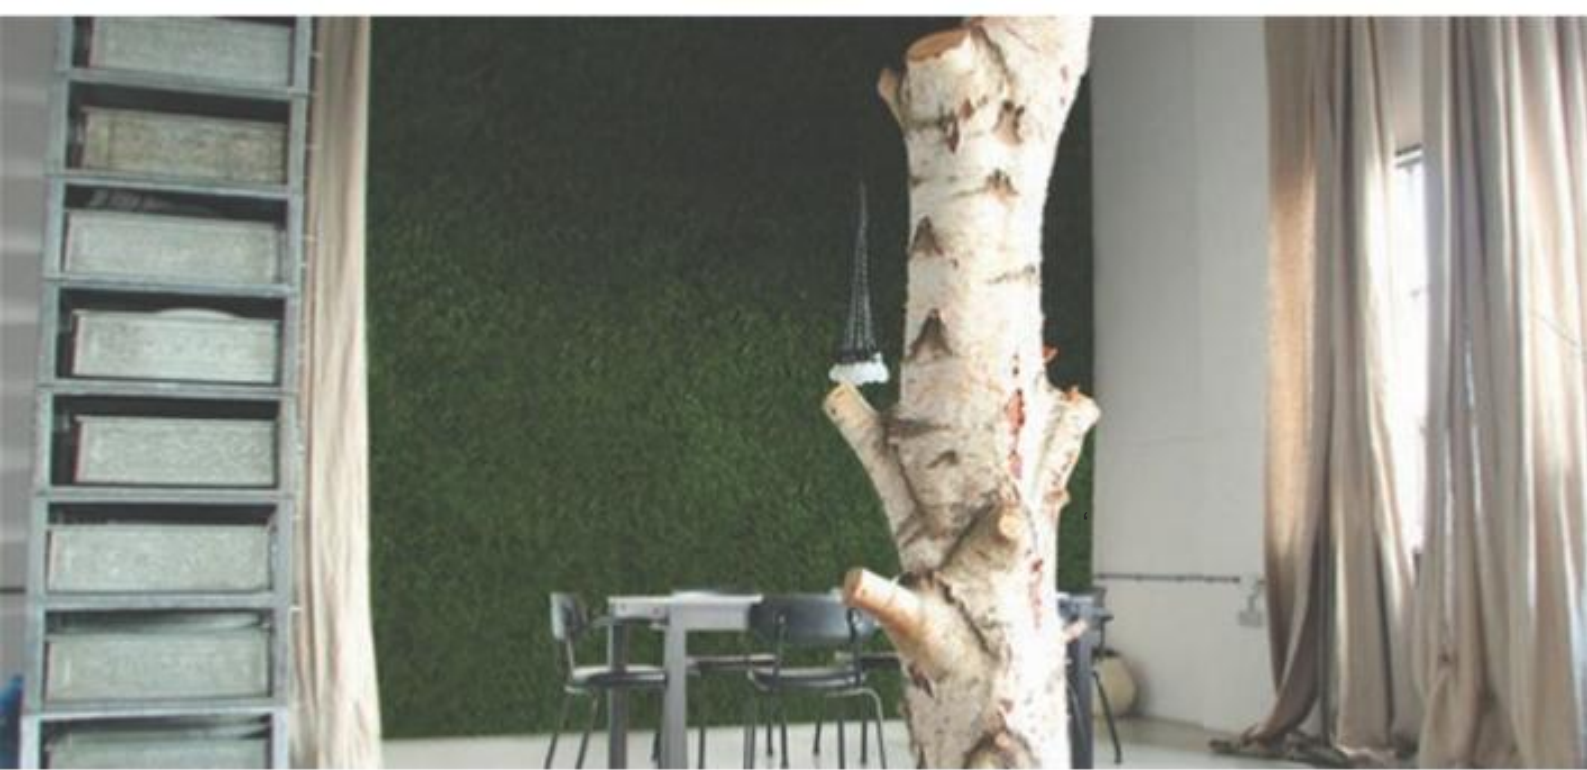

oasis
interior landscaping

*Living wall:
nature. lounge*

sizes

Our moss panels are supplied in 2 sizes;

60 cm x 60 cm or

120 cm x 60 cm

If you want to create a big wall,
fill up the welt with excess moss

We also supply 40 cm x 40 cm
panels framed with wood.