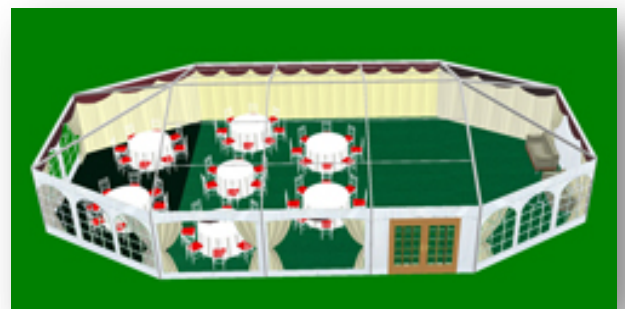

- 3' round to seat 4,
- 4' round to seat 6/8,
- 5' round to seat 8/10
- 5'6" round to seat 10 / 11
- 6' round tables to seat 12
- 4' x 2'6" Trestle tables to seat up to 4 guests.
- 6' x 2'6" Trestle tables to seat up to 6 guests.
- 8' x 2'6" Trestle tables to seat up to 8 guests.
- 8' x 4' oval tables to seat 12

MARQUEE CAPACITY GUIDE

Reception: 6 sq ft per guest.

Standing Buffet. 8 sq ft per guest small allowance for seating included.

Dinner Dance &

Wedding reception &

Hospitality. 12 to 20 sq ft per guest. 20 sq ft per guest allowing space for reception area, bar and dining room.

PLANS

We can produce detailed 2D views and 3D views for you to get a vision of how your marquee will look on the day a simple example is given below.

Colours of table cloths, carpet, seat pads, swags can be changed to give you an idea of the overall finished look of your marquee.