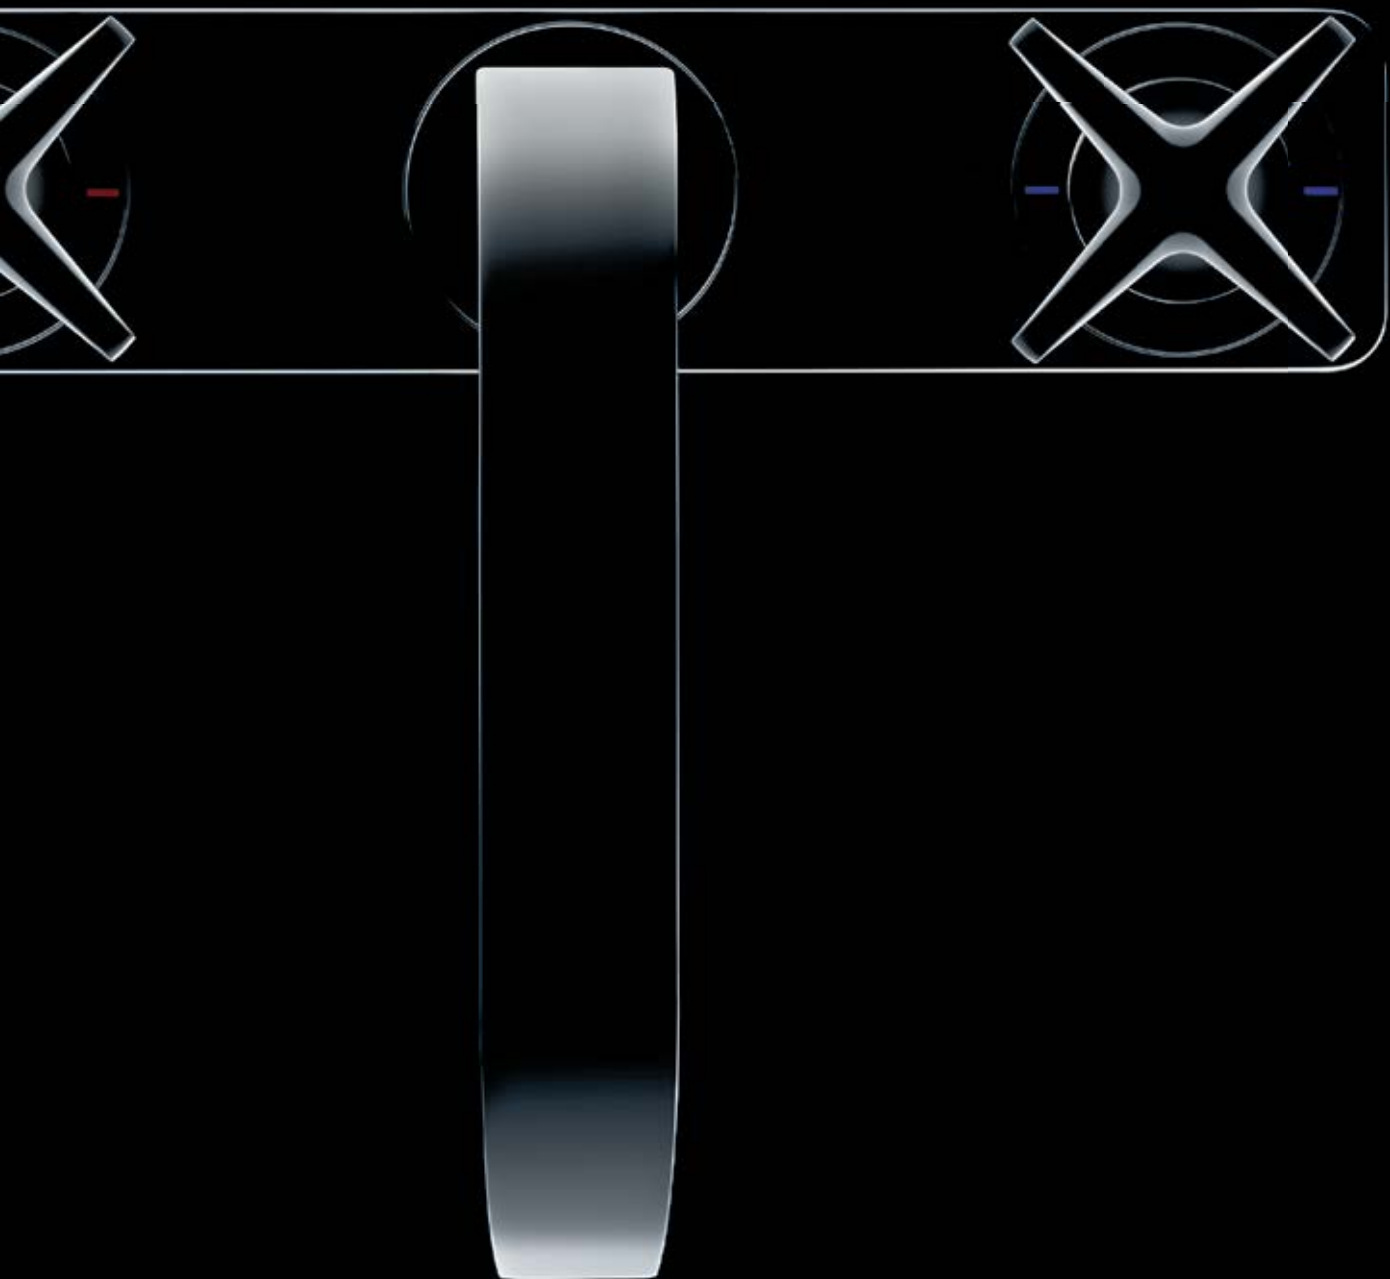

How is it possible for a wash basin to adequately reflect the sheer opulence of water? Through the use of precisely-formed surfaces and edges which, together with gentle curves, make this collection soft and harmonious to the touch. Not to mention classic forms like the elegant, iconic handles. Has a mixer ever been such a joy to use?