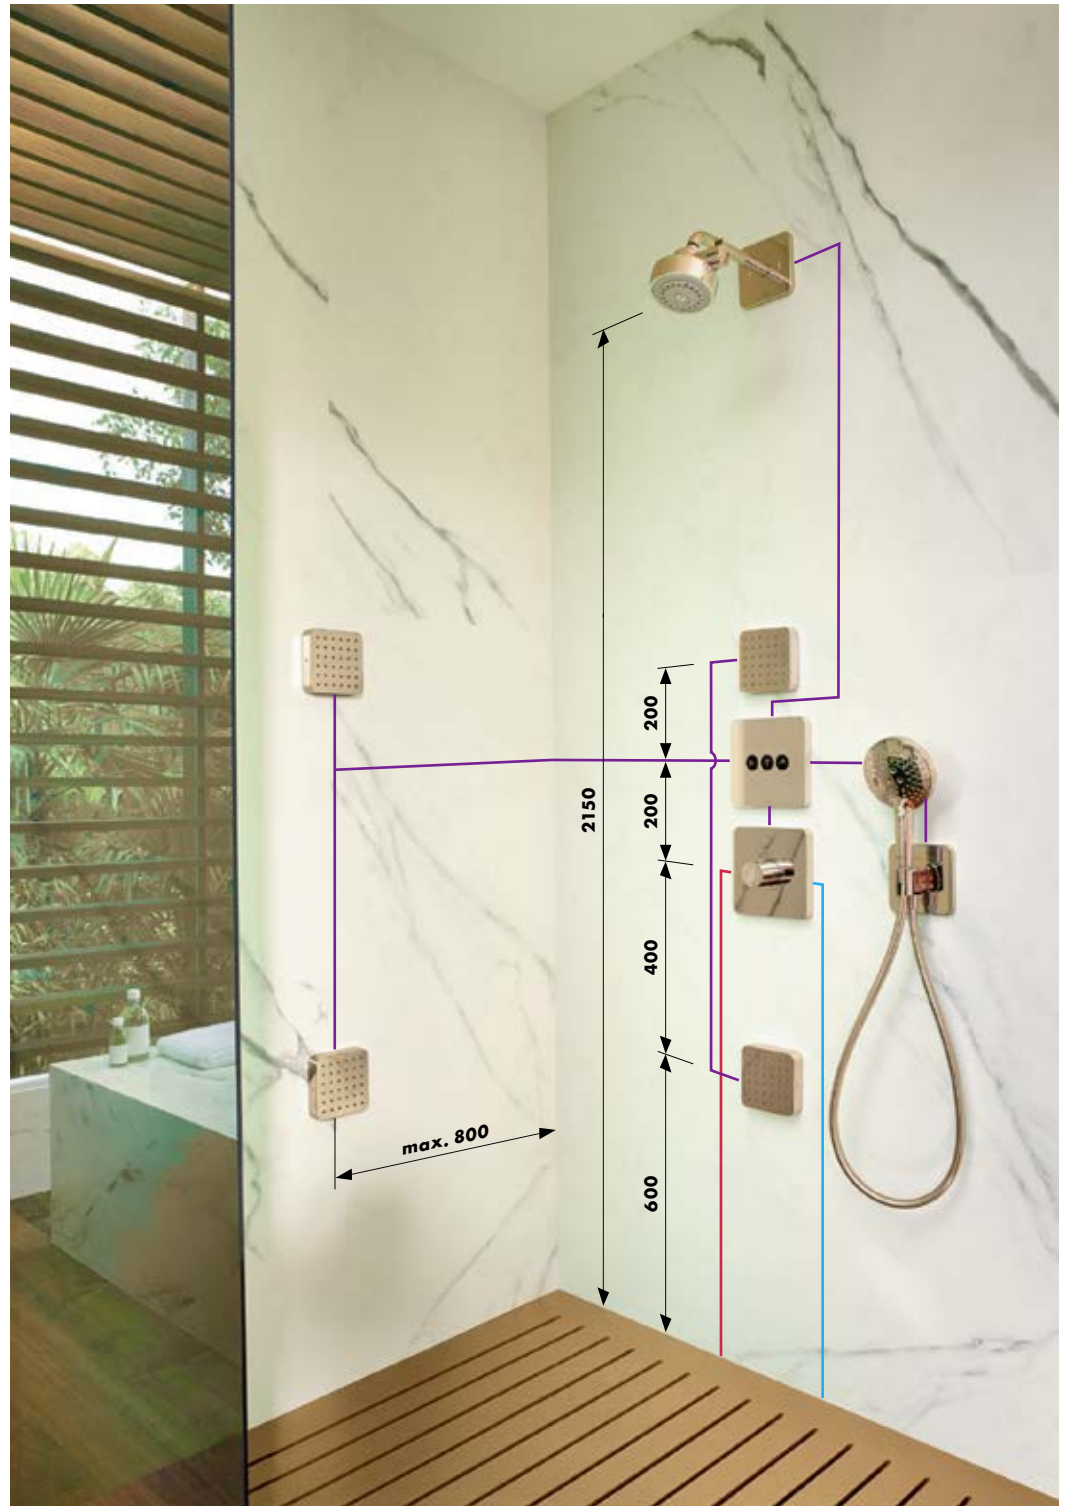

/ In the shower /

There are virtually no limits to the possibilities when it comes to customising the design: the thermostat module 38 x 12 can be installed horizontally or vertically - with individual escutcheons for 3 outlets or with a plate for 2 outlets. When used in combination with the base set, which follows the modular principle of the tried and tested Axor ShowerCollection system, installation is simply and perfectly accurate with consistent 10 mm spaces between items for a structured, well-ordered appearance. With the motto "Just mix it!", the modular system and 12 x 12 product range offer greater opportunities for incorporating more individuality and creativity into the shower design, for example using the shower module or the porter unit. Matching Axor Universal Accessories for the shower can also be used to complete this elegant picture.

Axor Starck 240 overhead shower
Product no. 28494000
 Ceiling connector for overhead shower
Product no. 27479000

Axor Universal Accessories shower shelf
Product no. 42802000

INSTALLATION WITH AXOR SHOWERSELECT FINISH SETS FOR 3 OUTLETS

The complete water experience:

_3-jet overhead and hand shower and 4 body showers for a personal spa

Shower modules:

_Can be used as a neck or body shower
_Adjustable in 3 steps - water jets can be adjusted to the individual's body size

Porter unit with hand shower:

_Accessible from the walk-in area
- ideal for cleaning the shower

Intuitive operation:

_Thanks to the Select technology, based on the iBox universal, the outlets can be operated at the simple push of a button
_Large symbols that are easy to understand
_Outlets can be operated simultaneously - for an enhanced shower experience
_Central thermostat module controls the perfect temperature for the 3 outlets
_Functional modules can be operated from outside the wet area - the water can be set to your ideal temperature prior to taking a shower