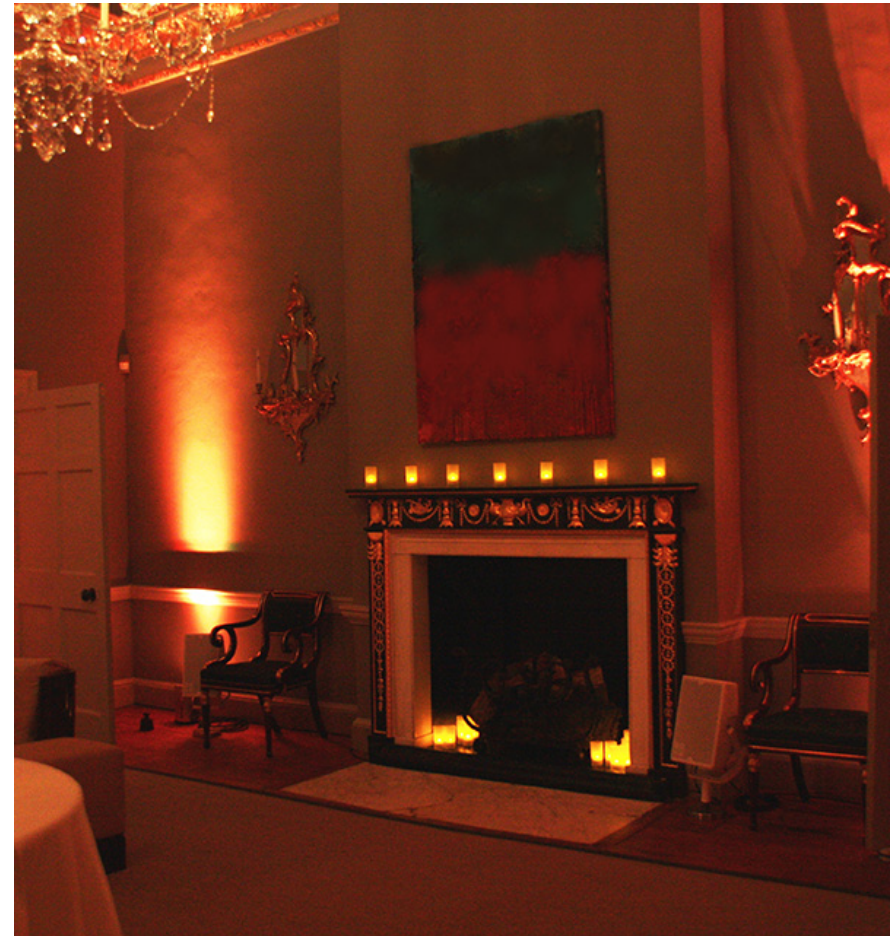

Georgian Stately Home Case Study

STATELY HOME, LONDON, UK

Core Lighting's work at a magnificent Georgian Stately Home near London consisted of lighting both the interior and exterior of the private stately home for the delight of 100 guests at a corporate function.

Building exterior

The front elevation, including canopy walls, were illuminated using Point30 Rugged.

External lighting

Wall uplighting and Point20 were used outside to illuminate the impressive residence.

Creating a welcoming ambience

The use of ColourPoint in the lobby & entrance halls created a welcoming ambience for guests.

Dining halls

The soaring dining hall ceilings were illuminated using ColourPoint with Wireless DMX control.

Interior lighting

ColourPoint mood lighting was used in the grand reception rooms to evoke a sumptuous atmosphere.

ANY VENUE, ANY OCCASION

Bright, colourful and robust, CORE Lighting products are innovative in design and rugged in construction.