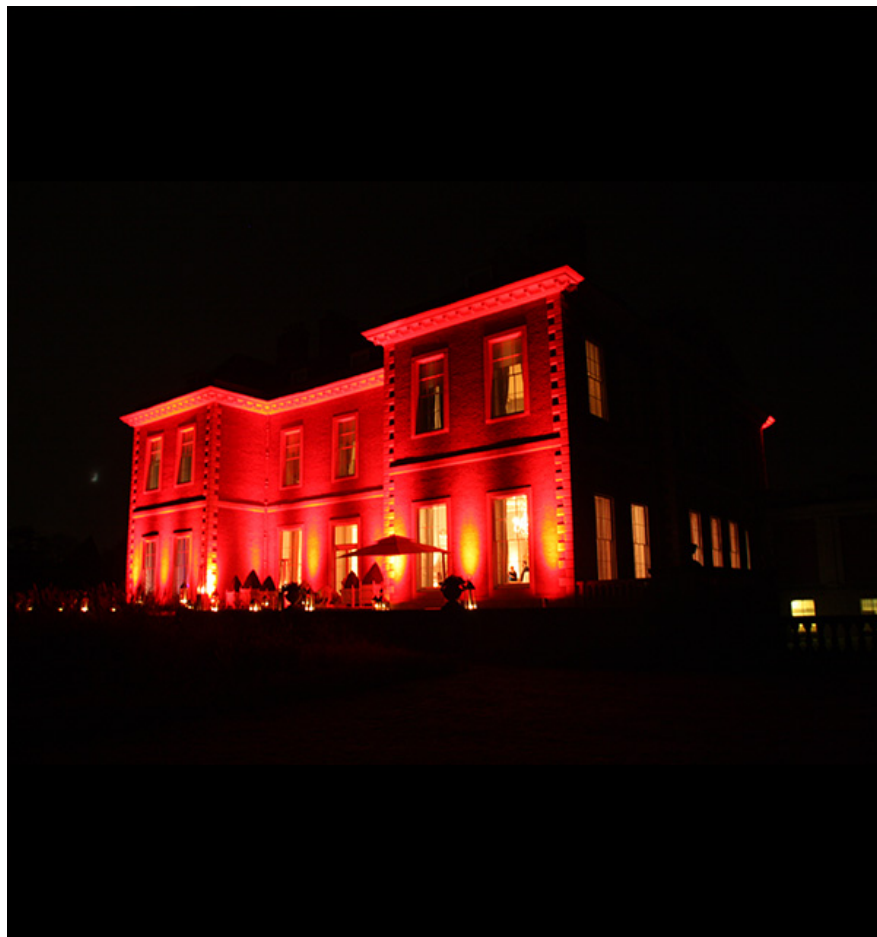

Georgian Stately Home Case Study

STATELY HOME, LONDON, UK

Core Lighting's work at a magnificent Georgian Stately Home near London consisted of lighting both the interior and exterior of the private stately home for the delight of 100 guests at a corporate function.

Building exterior

The front elevation, including canopy walls, were illuminated using Point30 Rugged.

External lighting

Wall uplighting and Point20 were used outside to illuminate the impressive residence.