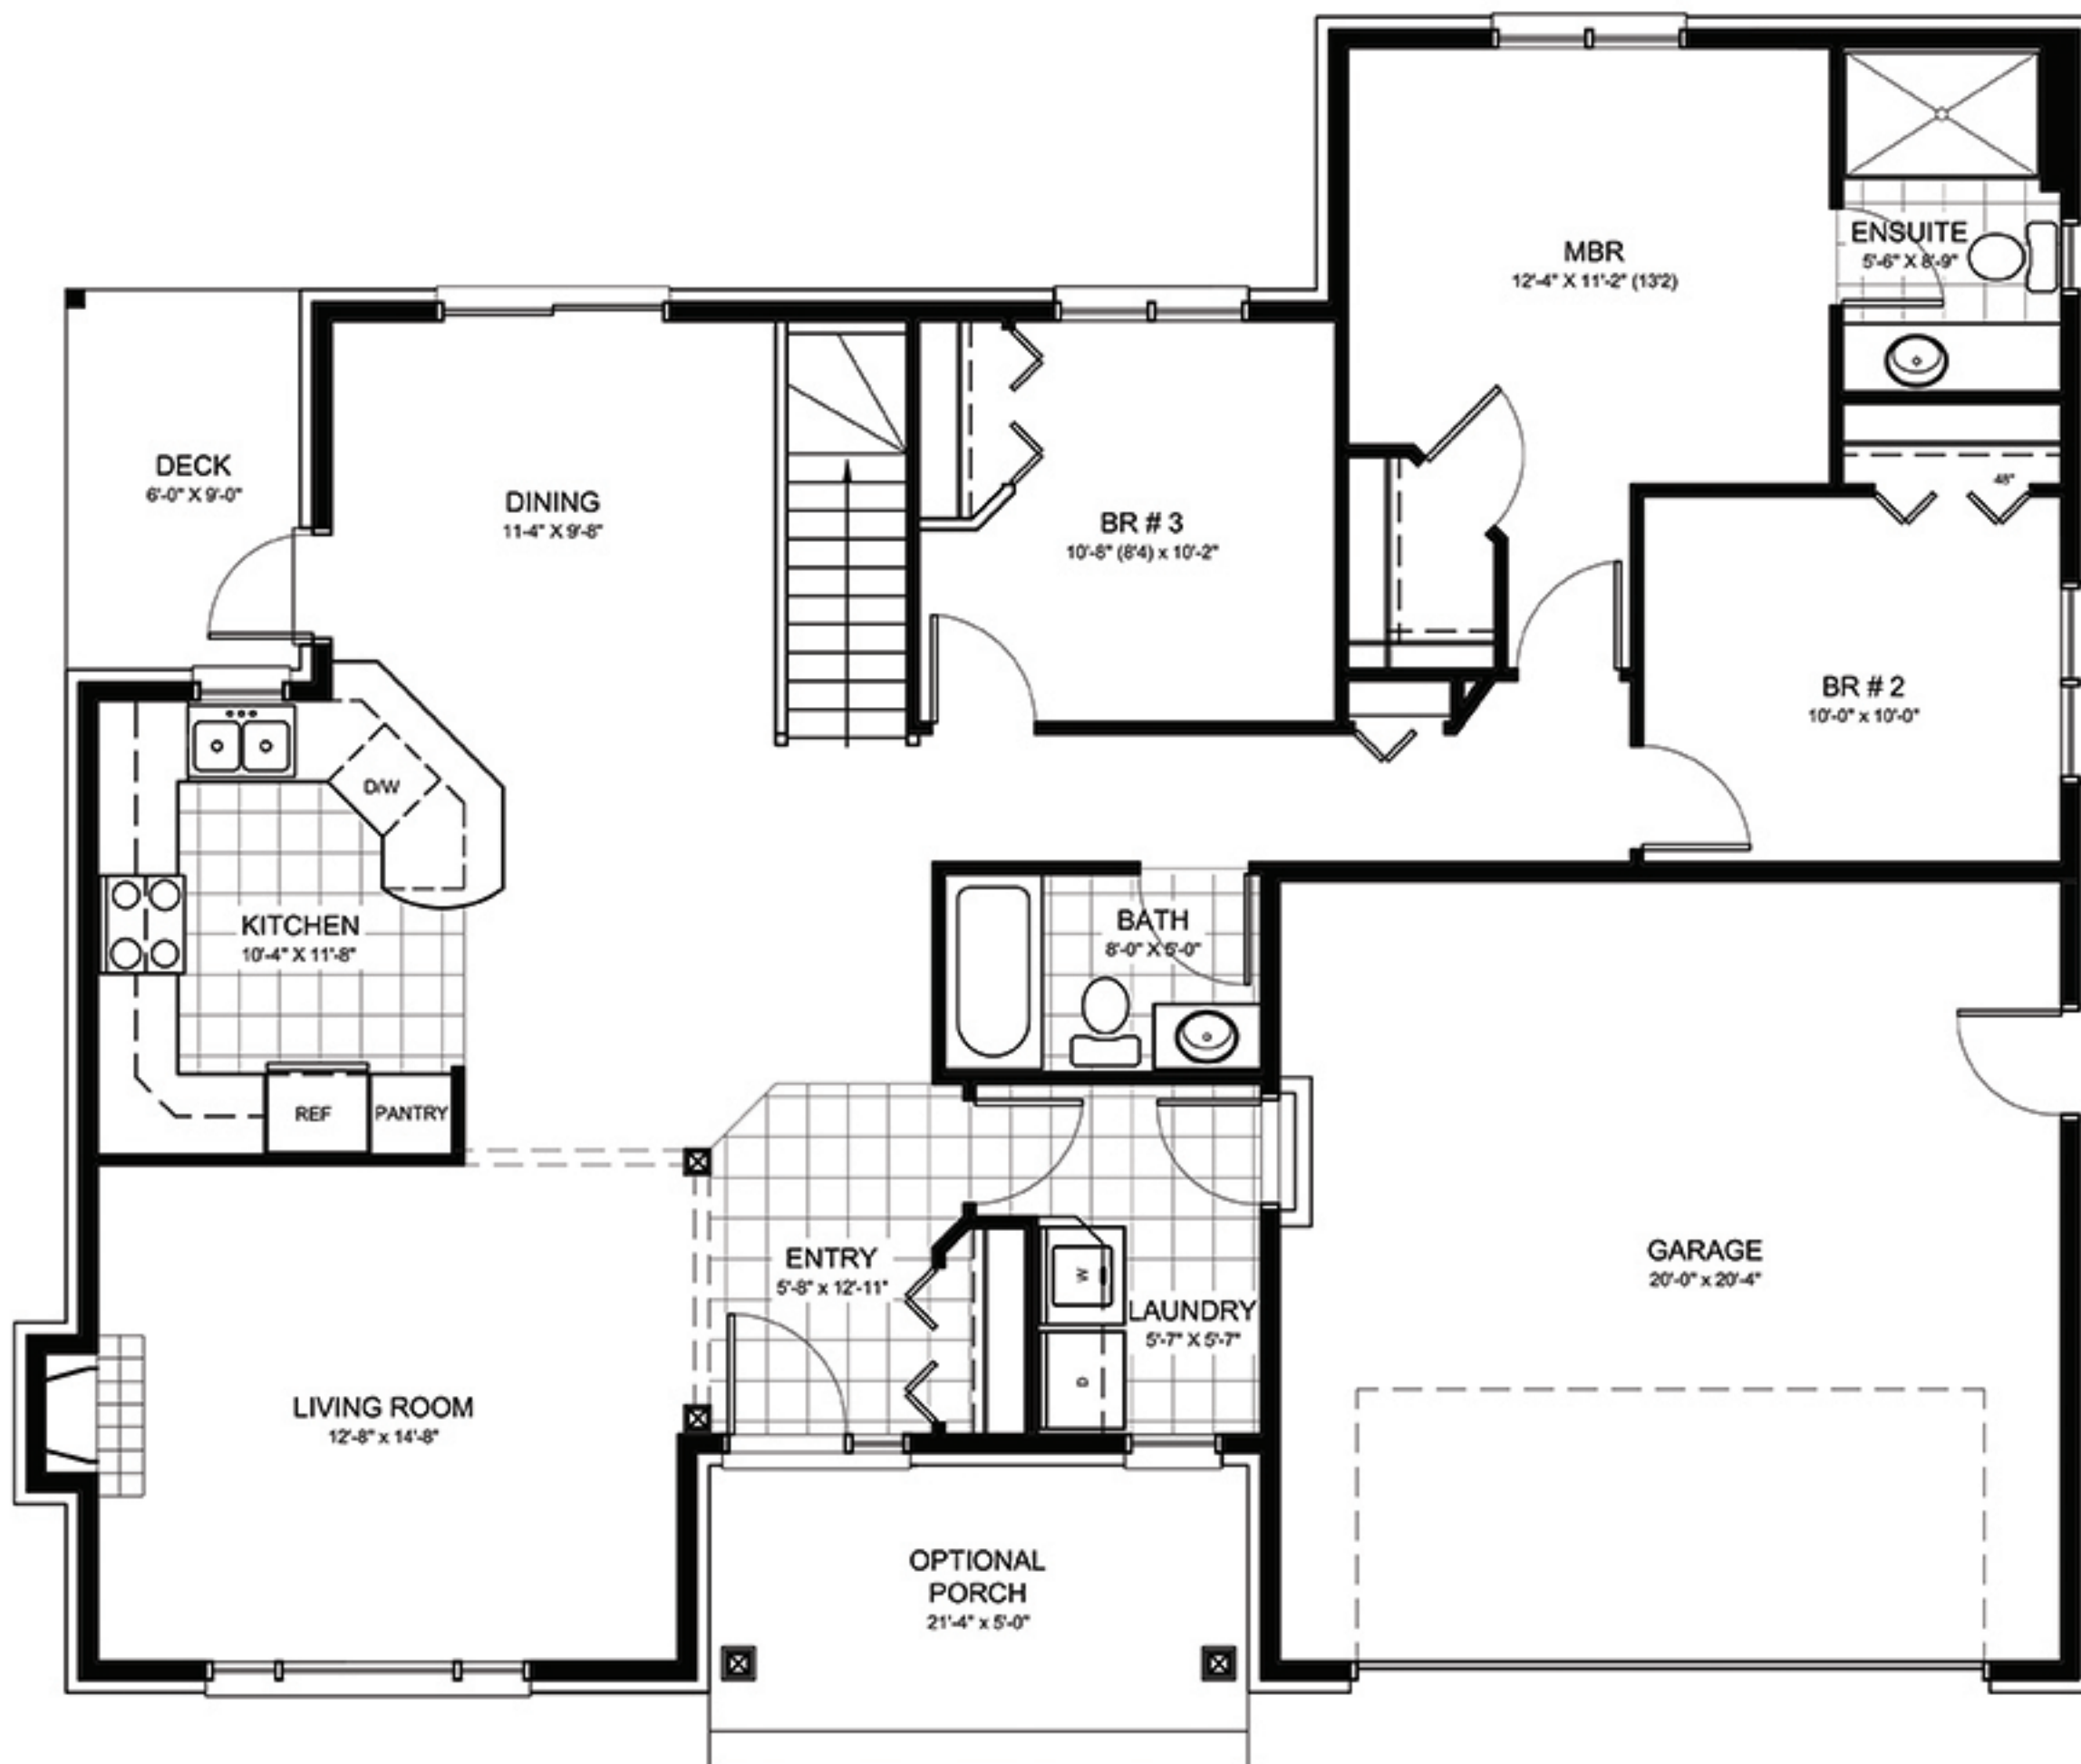

Elevation A

1387 Sq. Ft.

# The McTAVISH

Affordable luxury in Perth by  
McAdoo Construction Ltd