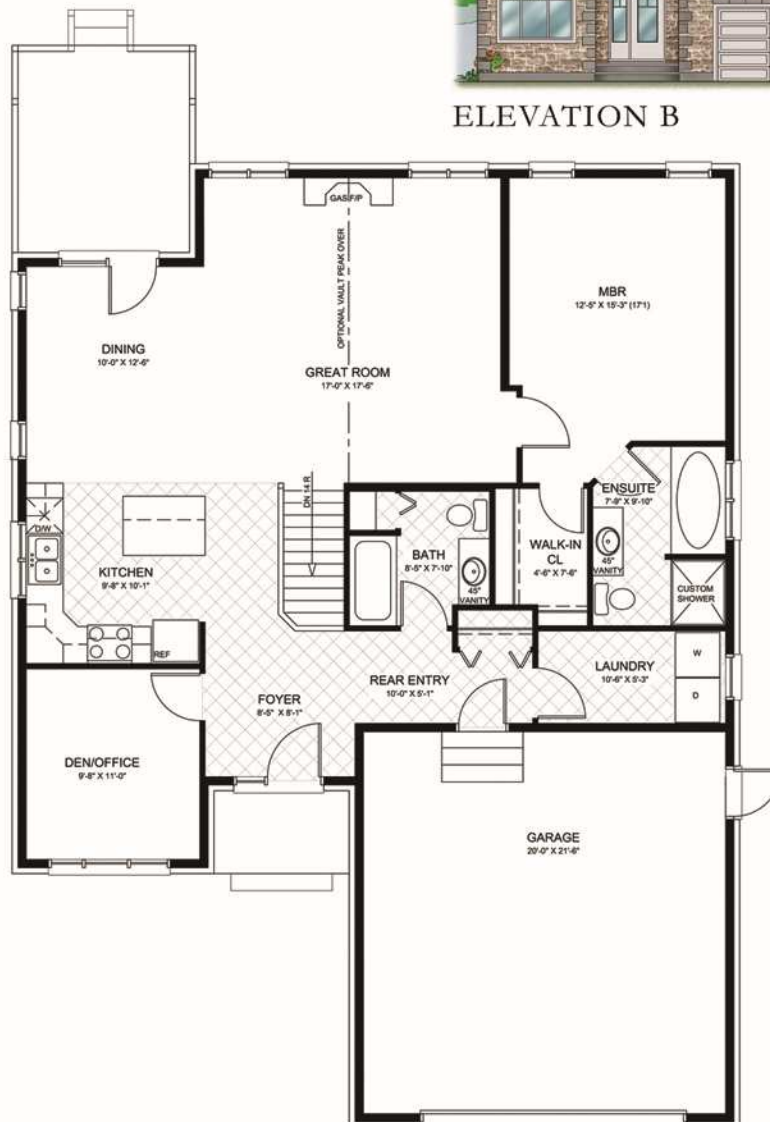

ELEVATION A

ELEVATION B

1440 SQ.FT.

The DUNCAN

Affordable luxury in Perth by
McAdoo Construction Ltd