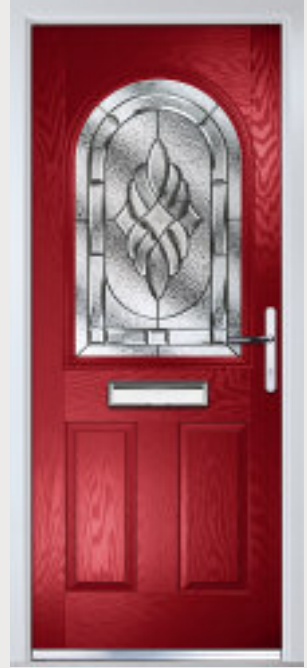

Door Colour: Red
Decorative Glass: Elegance