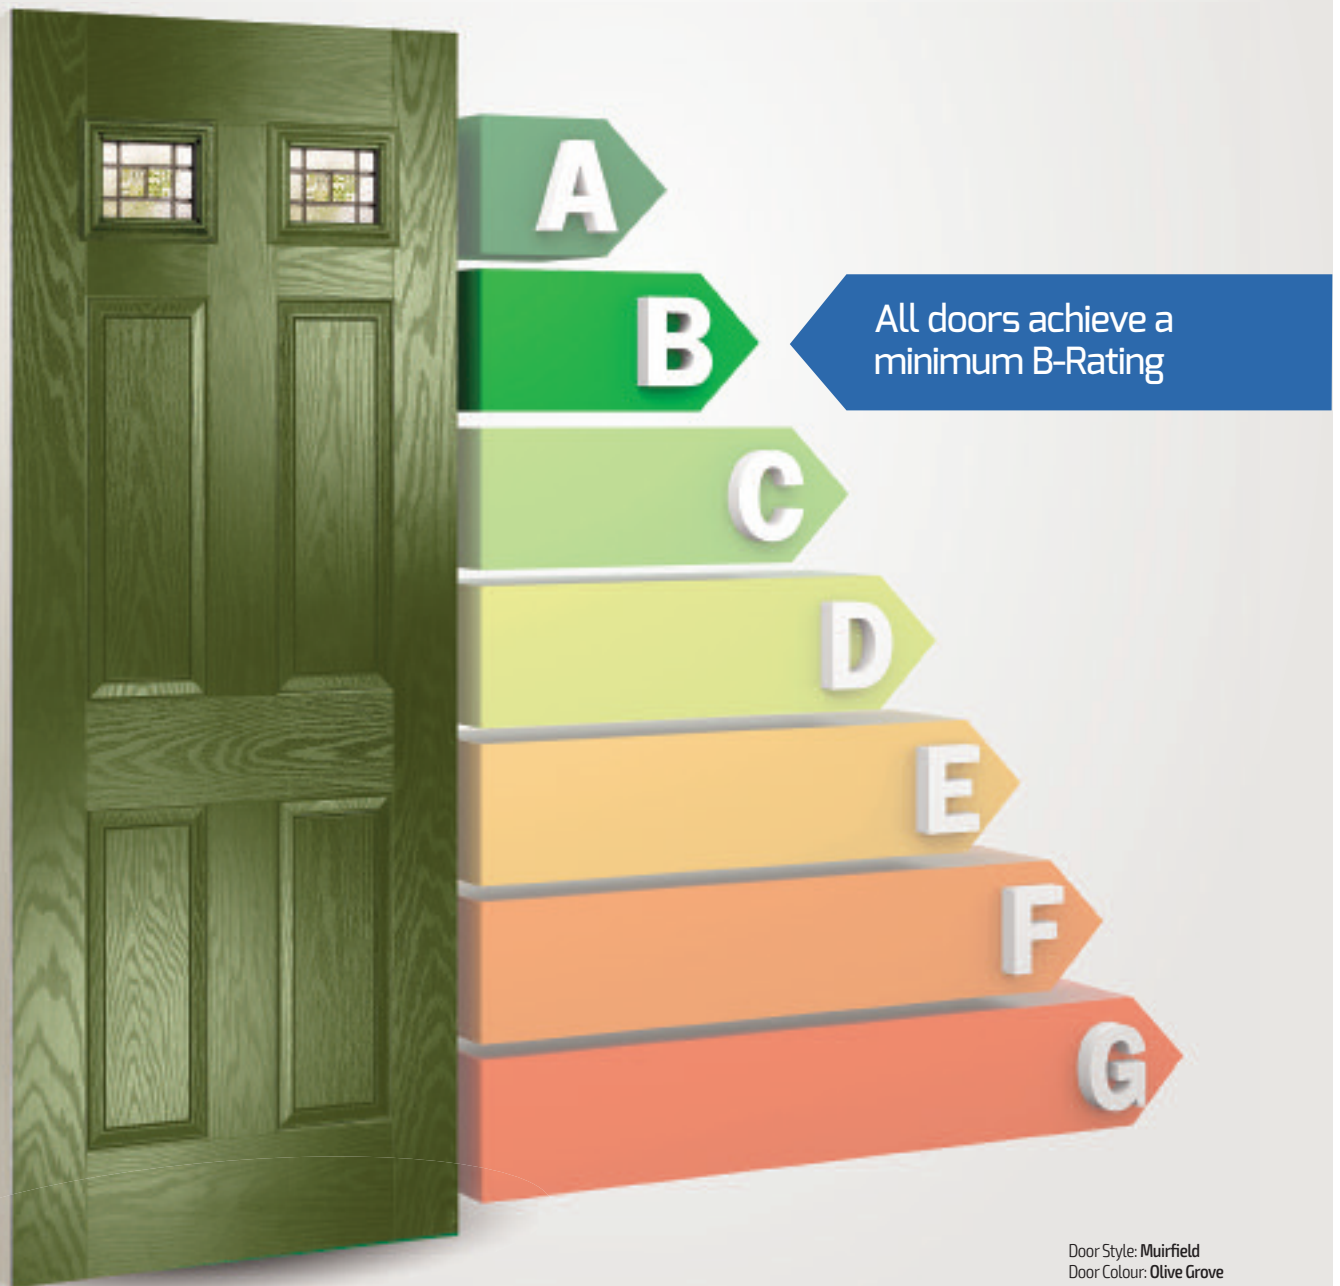

Thermal Performance

Composite doors are much more thermally efficient than either timber or PVC, and our doors are manufactured to the highest quality standards, making them more thermally efficient by design.

The warm foam core allows the door to have a significantly better 'U' value than any other option on the market and our entire range meets with the requirements of the current Building Regulations.

There are various upgrades to the glass options which increase the thermal performance of the door to find the U-Value of your individual door set please visit the Buildcheck calculator which contains the current DOORCO door range.

Door Style: Muirfield
Door Colour: Olive Grove
Decorative Glass: New Orleans