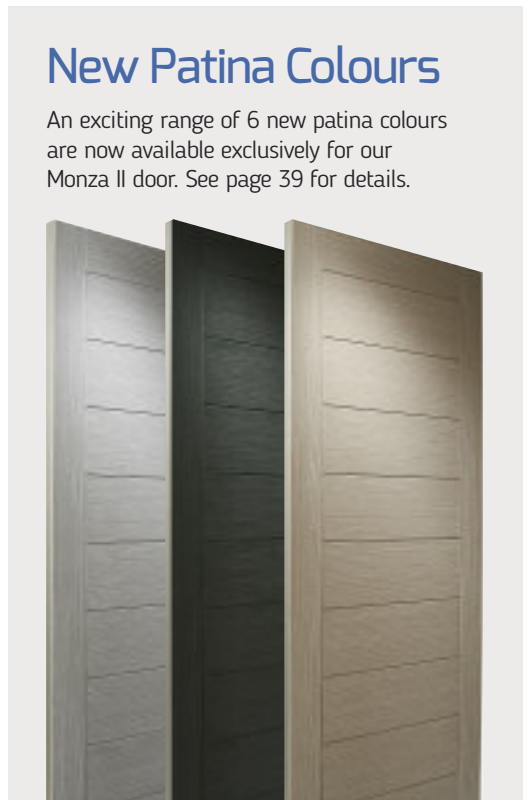

RAL Colours

Any RAL colour is available from DOORCO as a special order. Here are a small selection of the most requested colours as an example:

Door colours shown in this brochure should be used for guidance only. We have made every effort to match the colour and stain you see in the brochure so it's as close as possible to our paint when applied to the doors. Due to the nature of the product it is applied to, there is sometimes a difference between them which we cannot avoid. The colour, intensity and sheen level may differ from the paper print version and we do not accept any liability for this for whatever reason. To ensure that you are getting the right colour on your door, ask for your DOORCO colour swatch today.