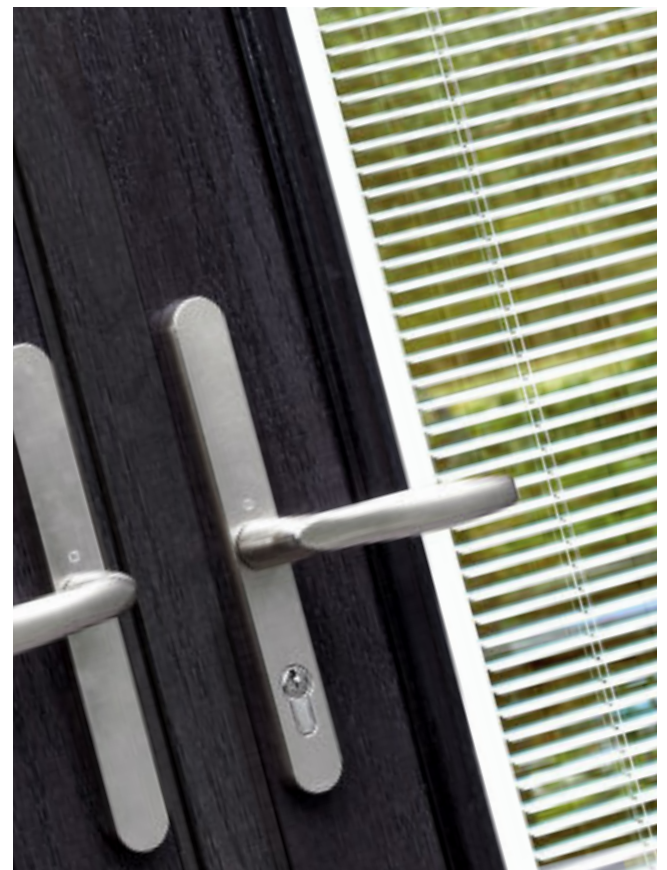

Venetian Blind

Control light and privacy with instant fingertip control when you select an integrated door blind. This Venetian blind is cleverly encapsulated within the insulated glass cavity of this door to provide a zero maintenance blind.

Raise Tab: Choose whether to have the blinds raised or lowered.

Tilt Tab: Choose whether to have the blinds open or closed.

Door Colour: Cream White
Decorative Glass: Clear

Door Colour: Slate
Decorative Glass: Venetian Blind