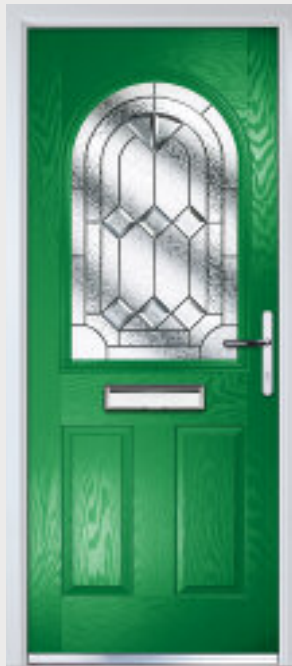

Door Colour: Emerald
Decorative Glass: Simplicity Zinc