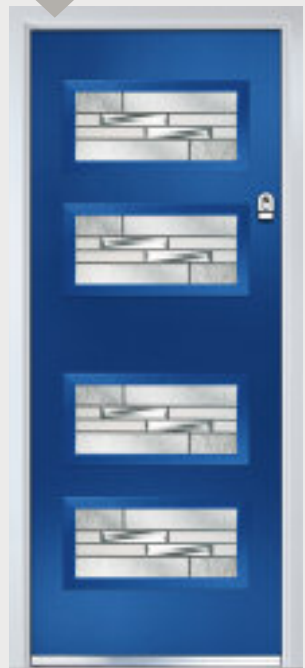

Copenhagen Option
Door Colour: French Blue
Decorative Glass: Element

Door Colour: **Anthracite Grey**
Decorative Glass: **Greenwich**