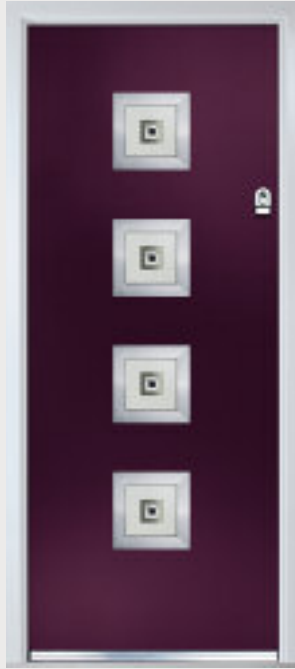

Urban Aluminium Glazing Cassette

Urban Colour-Matched Glazing Cassette

TriSYS® Glazing Cassette (Optional)

Door Colour: **Clay**
Decorative Glass: **Greenwich**

Door Colour: **Very Berry**
Decorative Glass: **Tahoe (Black Only)**