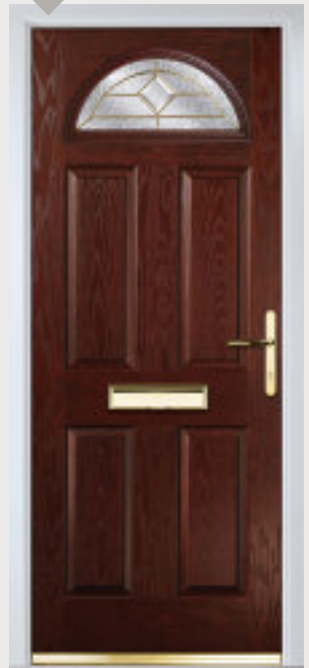

Portrush Option Door Colour: Rosewood
Decorative Glass: Simplicity Brass