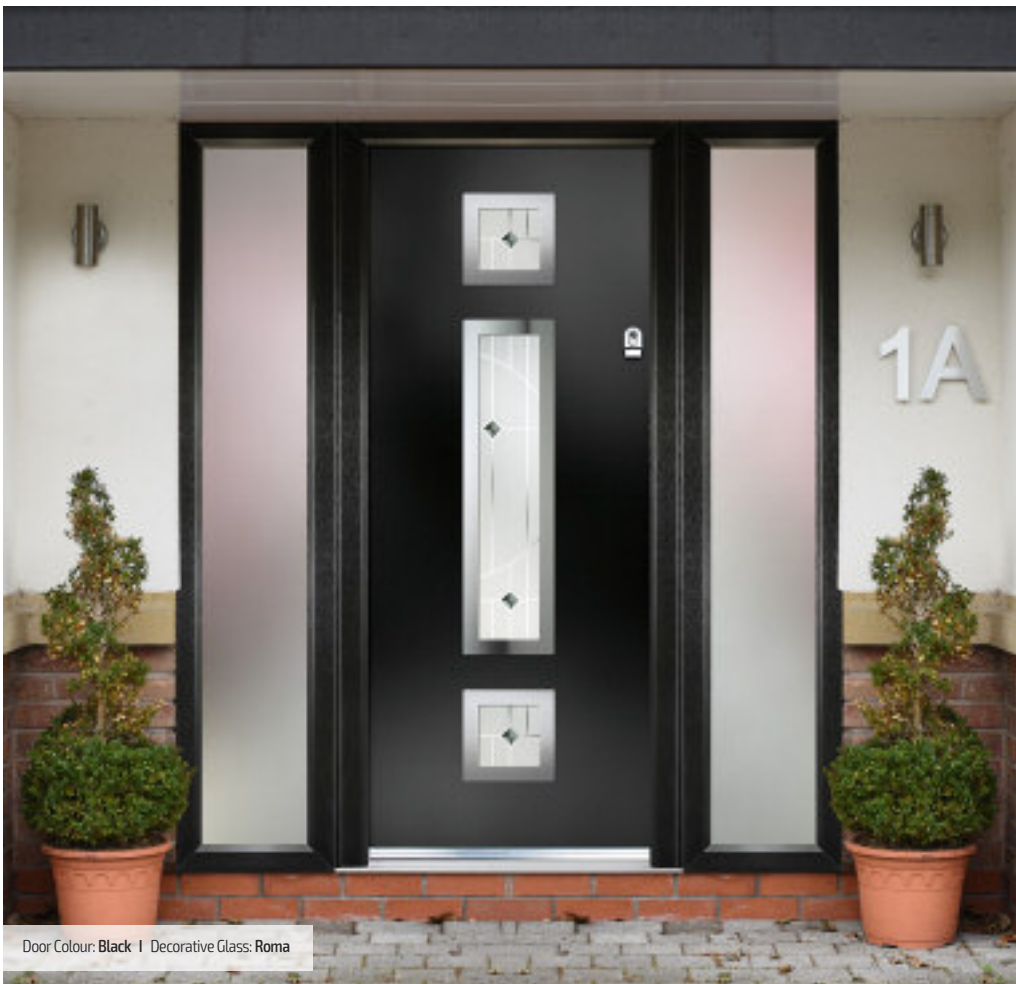

Inox Lyon

Links Contemporary Doors

Inox Lyon provides a stunning mix of two smaller lites delicately 'bookending' a larger central lite to optimise light penetration whilst maintaining style.

Door Colour: **Black** | Decorative Glass: **Roma**