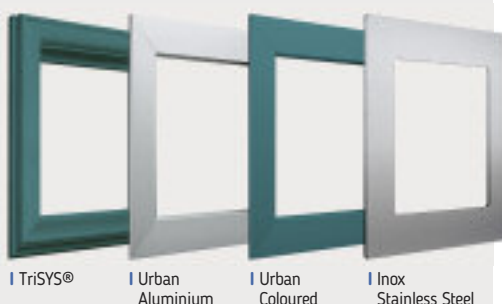

DOORCOLOUR. YOUR CHOICE.

Door Style: Gleneagles
Door Colour: Caribbean Blue
Decorative Glass: Reflections

Composite Construction and GRP Skins

Our industry leading composite door slab has a reinforced GRP skin, manufactured in either a woodgrain finish to replicate timber, or smooth/etched finish to replicate aluminium. The composite door is all about providing kerb appeal, with minimal maintenance requirements. The construction of our door surpasses other alternatives, incorporating an LVL (Laminated Veneer Lumber) subframe to provide the strength and rigidity required for modern homes. The door protects the home from the elements, but will have minimal thermal expansion and contraction rates under extreme temperature variations which is perfectly normal. The PU foam core meanwhile reduces heat loss, providing a high level of thermal performance.

Choice of Glazing Cassettes

As door designs become more diverse, customers need a range of glazing cassette to suit any door in their home. DOORCO supplies the leading TriSYS® 3-Part glazing system from ODL Europe as standard. As an alternative, the high-end Inox cassettes are also popular and provide a stainless steel finish.