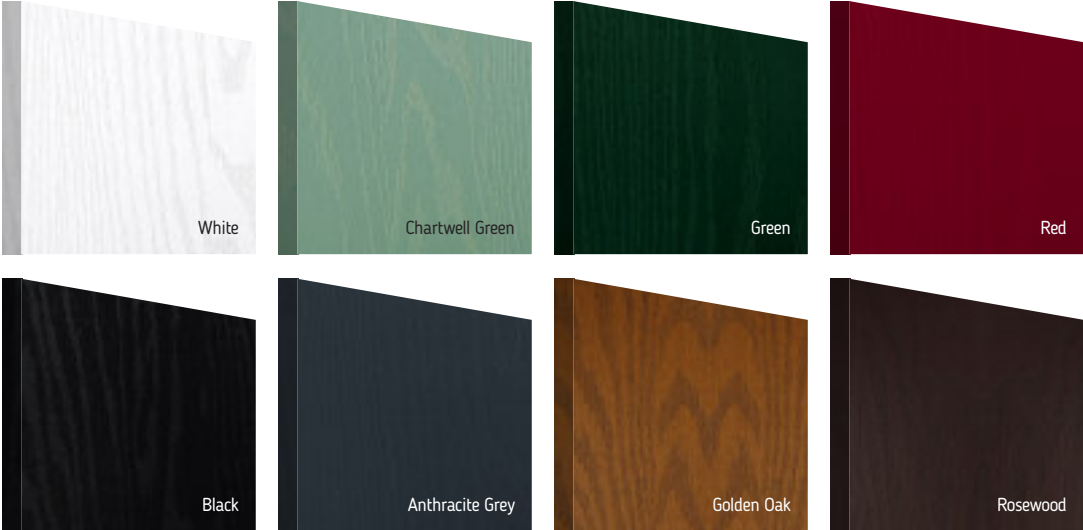

Inox Paris/Biarritz
Page 66

Door Colour Options

Standard Colours

A range of 9 external colours with a white interior as standard. Coloured both sides is a cost option.

Premium Colours

Our range of 37 premium colours are created using state-of-the-art coating technologies as used in the yacht industry. The paint has been prepared to the recommended gloss level which range from a Semi-Matt, Satin or Semi-Gloss sheen dependent upon colour.