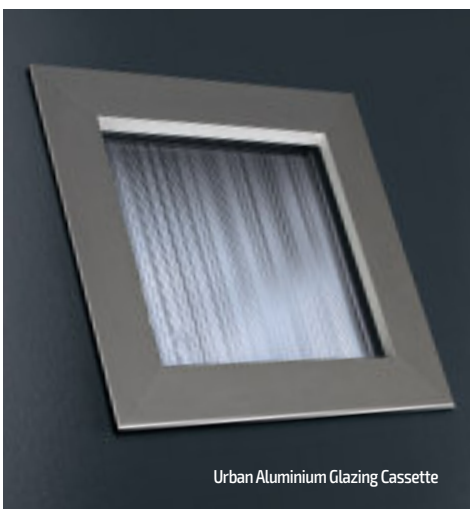

A full length decorative glass alternative to the standard Augusta.

Door Colour: **French Blue** | Decorative Glass: **Deco**

Links Urban Contemporary Doors

The Urban range of contemporary doors is setting new standards in modern, upmarket entrances, allowing for a unique, clean, authentic style that's customised for each individual home. All styles use the unique Links 'smooth' door blank which are glazed using a brand new contemporary chamfered cassette system in a choice of either Aluminium or Colour-matched finishes.