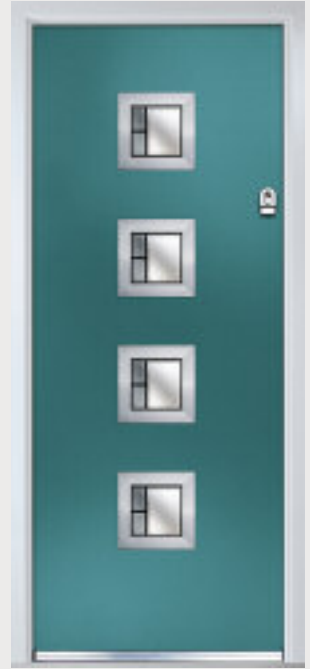

Door Colour: **Stormy Seas**
Decorative Glass: **Aurora**