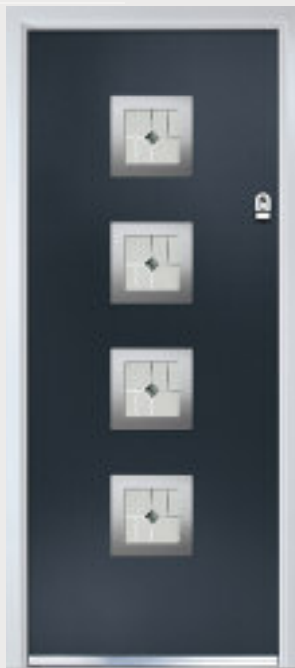

Door Colour: Anthracite Grey
Decorative Glass: Roma

Door Colour: **Nimbus**
Decorative Glass: **Tacoma**