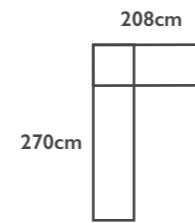

Clifton 3 Piece Modular