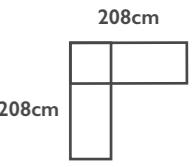

Velcro Arms

REMOVABLE
VELCRO ARM COVERS

C Grade Oasis fabric

C Grade Royal Stripe fabric

Clifton 4 Piece Modular

Clifton 3 Piece Modular

Clifton

NATURAL WASH FINISH

- Customisable to fit your size requirements
- Modular version available - Central, Left Arm, Right Arm and Corner unit pieces to create your custom suite
- Easy dry clean fabric
- Foot stool storage

INSIDE STORAGE
COMPARTMENT

Clifton 4pc Modular
C Grade Roma fabric

C grade Jasmine fabric

DESSER

Available options: 3 Seater, Sofa, Chair, Lyon Swivel Chair, Dijon Swivel Chair, Deluxe Swivel Rocker, Coffee Table, Lamp Table and Footstool. Scatter Cushions are available as optional extras.

* Please note that if Highland or Kinross Check fabrics are selected, we will upholster the arms in the matching plain material, unless it is specified. An extra charge will incur should you want Highland or Kinross Check fabric on the arm pads as well.