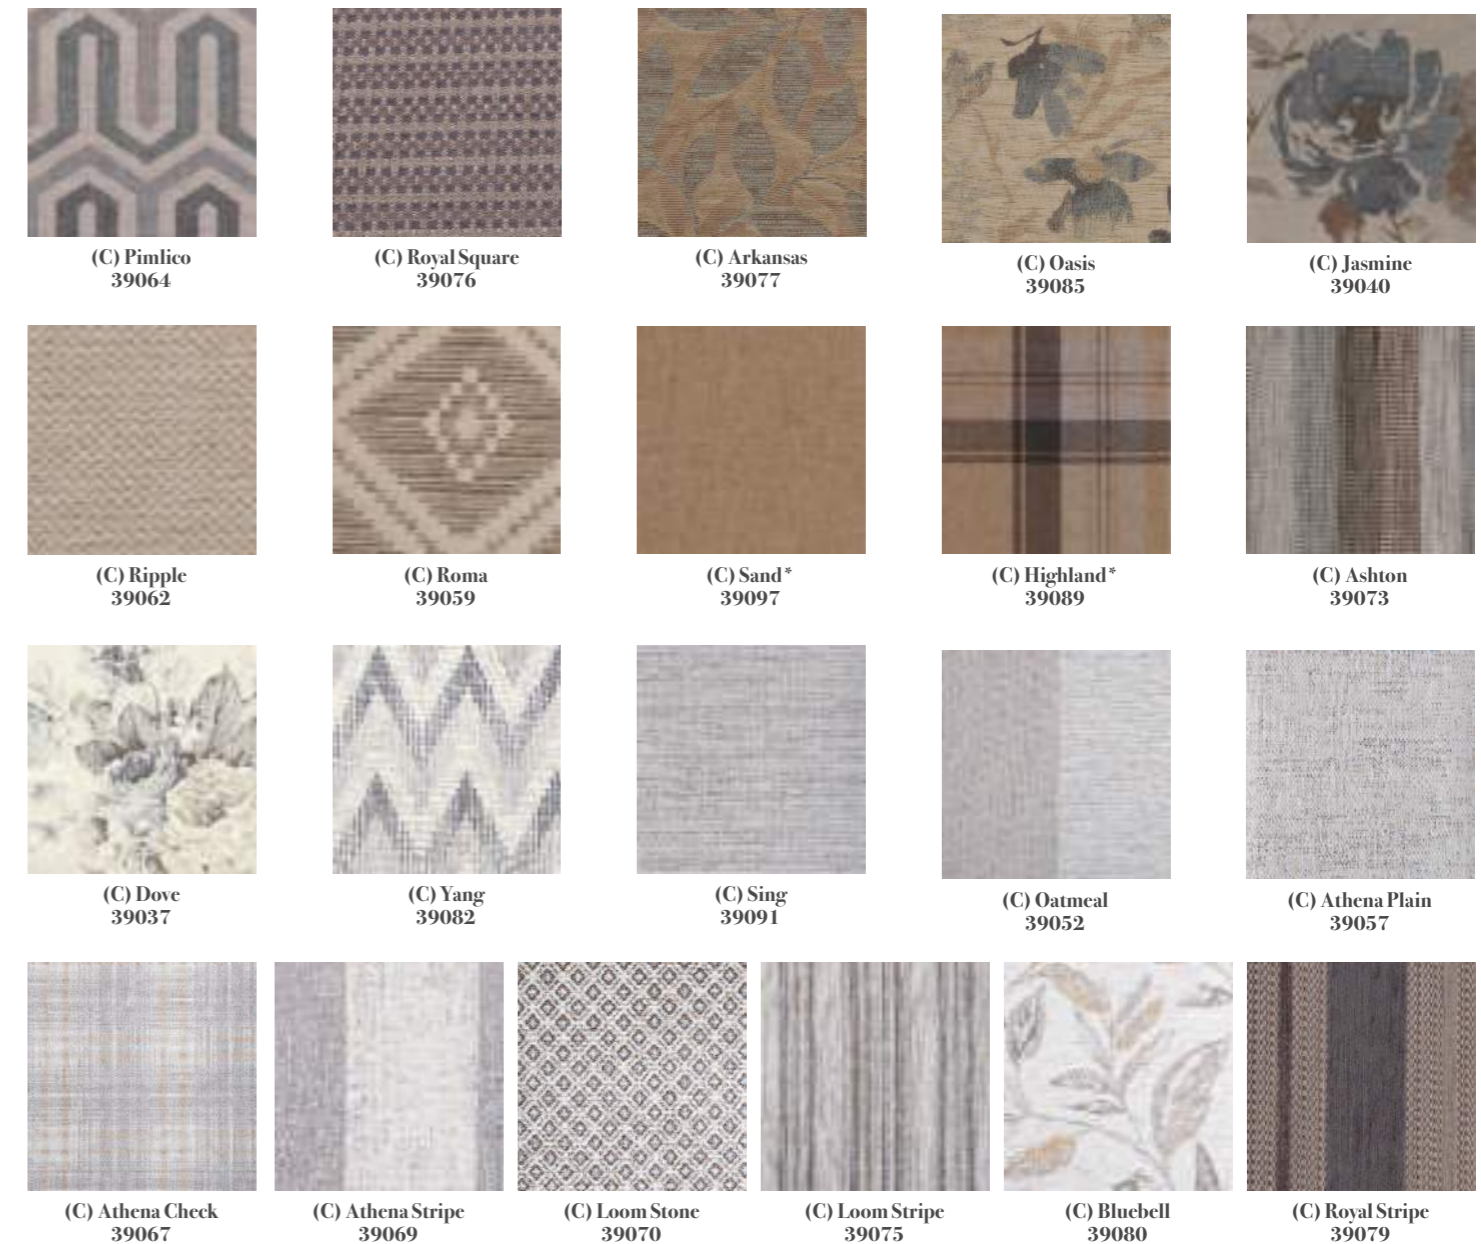

C Grade Fabrics

Request your fabric samples by asking a Desser representative or email sales@desser.co.uk