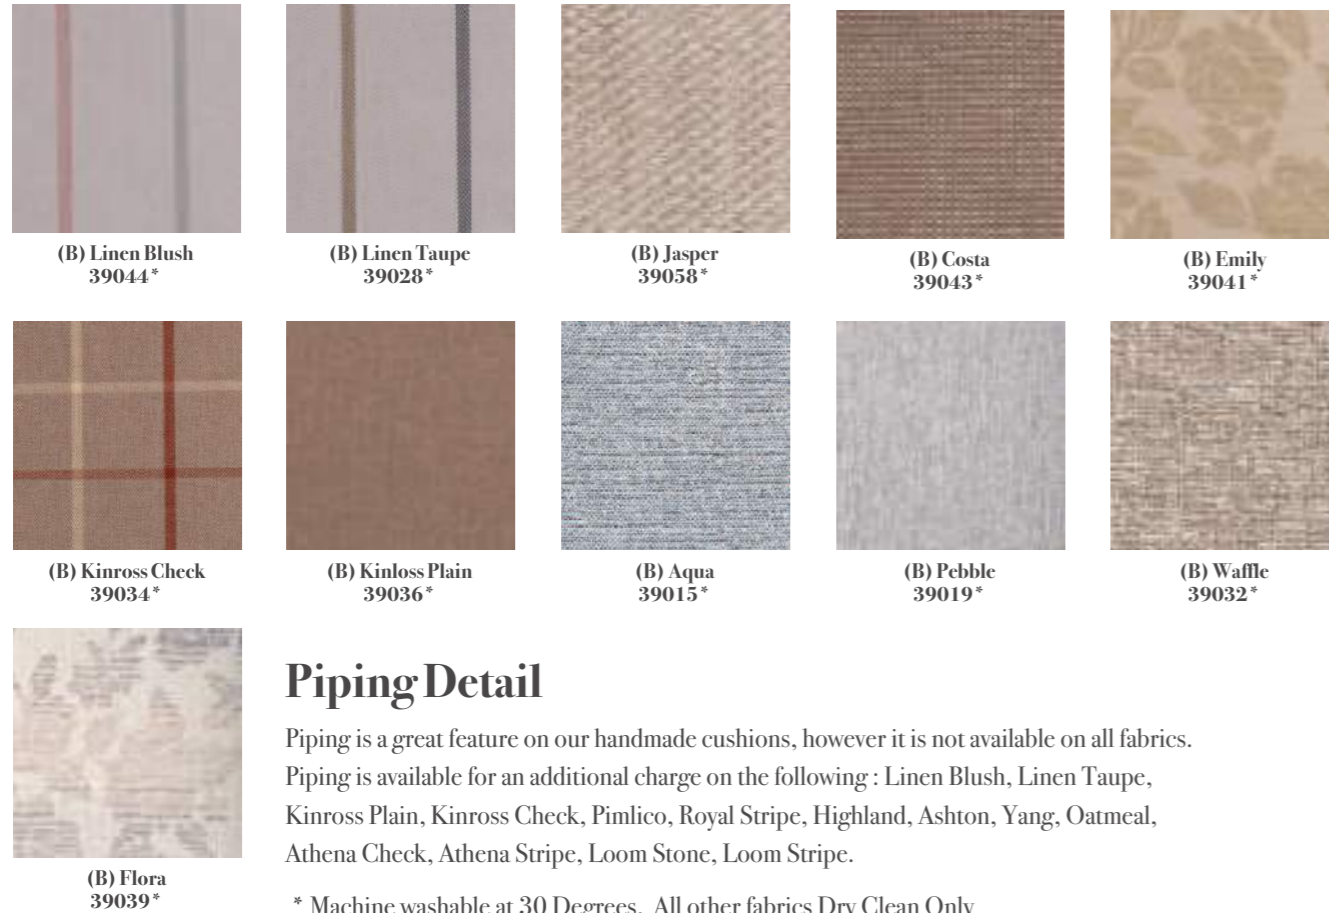

Fabric Colourways

We've hand-picked 38 fabrics to complement each of our frames that allow you to create your own custom suite to match your style. From Checks and chenille's to Aquaclean fabrics, we're sure we've got a fabric you'll love.

B Grade Fabrics

Piping Detail

Piping is a great feature on our handmade cushions, however it is not available on all fabrics. Piping is available for an additional charge on the following: Linen Blush, Linen Taupe, Kinross Plain, Kinross Check, Pimlico, Royal Stripe, Highland, Ashton, Yang, Oatmeal, Athena Check, Athena Stripe, Loom Stone, Loom Stripe.

* Machine washable at 30 Degrees, All other fabrics Dry Clean Only